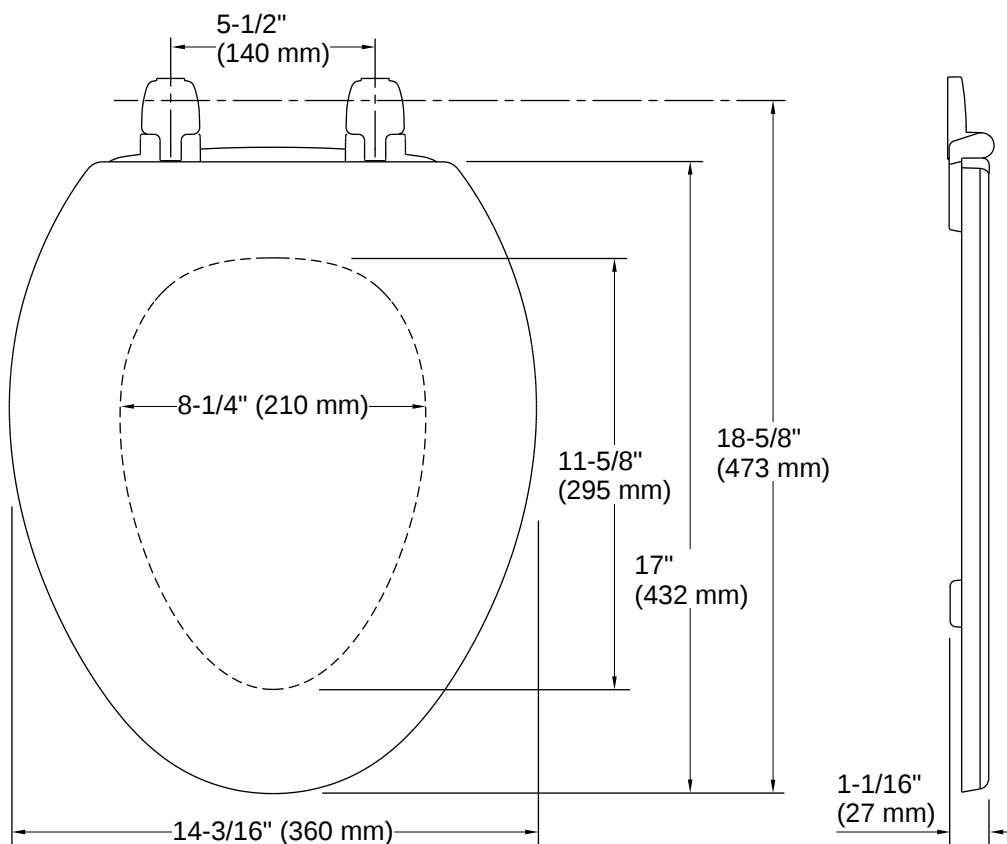

Installation Notes

Install this product according to the installation instructions.