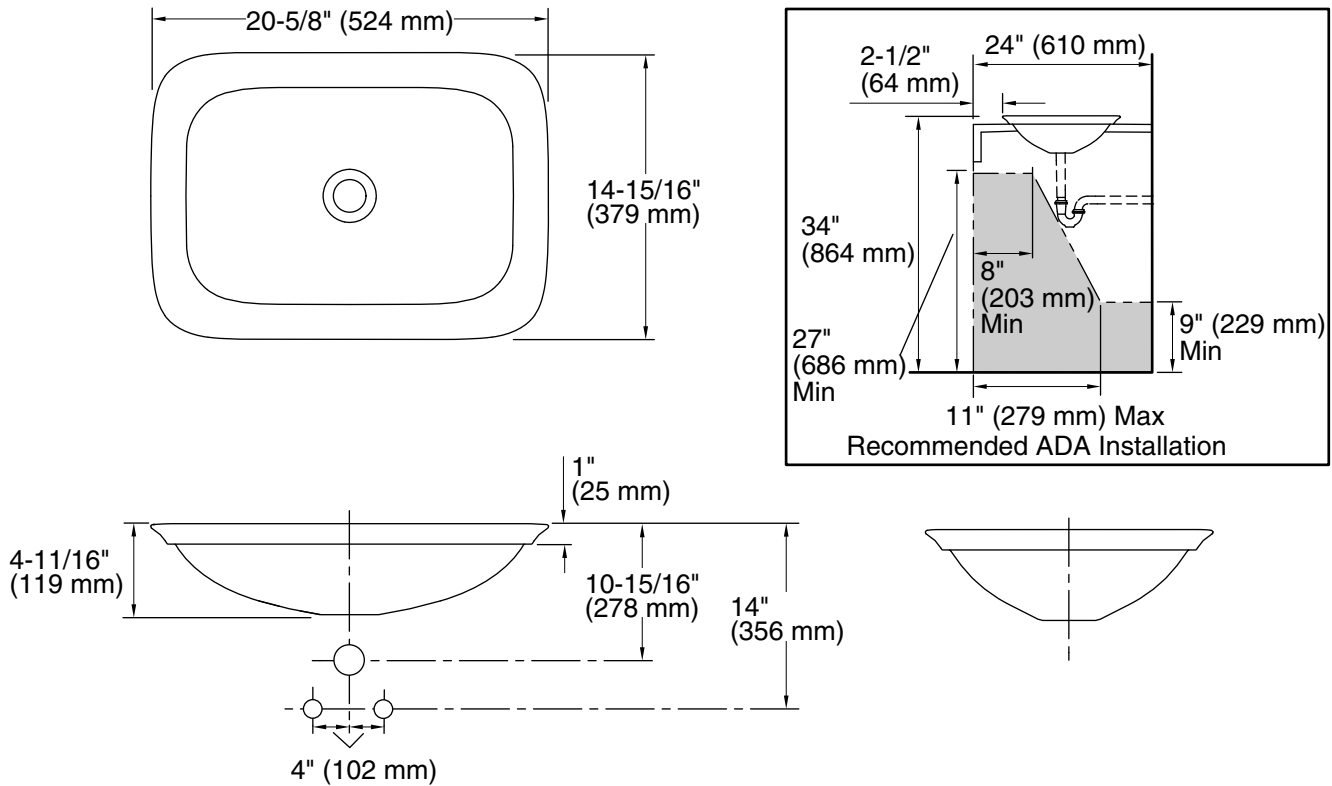

Color	Code	Description
-------	------	-------------

	B11	Ice
---	-----	-----

Technical Information

All product dimensions are nominal.

Installation: Vessel

Template: 1190263-7, not required, included

Notes

Install this product according to the installation instructions.