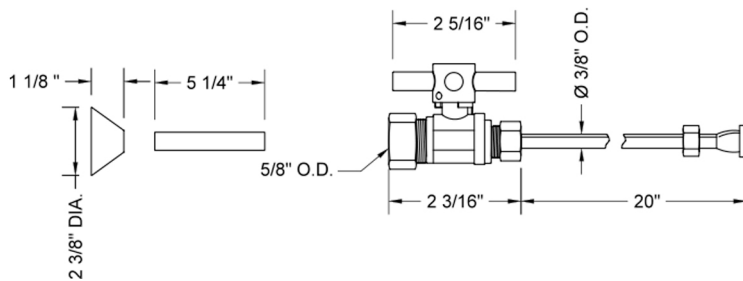

Quarter Turn Straight Pattern 5/8" O.D. Compression (Fits 1/2" Copper) x 3/8" O.D. Toilet Supply Kit Contempo Cross, 20" Supply Tube, Cover Tube, Escutcheon

Model #: 622-4-72CT-

FEATURES:

- All kit components are available separately

SPECIFICATION DRAWING:

COMPONENTS	
DESCRIPTION	QTY:
STRAIGHT VALVE - CONTEMPO CROSS HANDLE	1
20" X 3/8" O.D. SUPPLY TUBE	1
ESCUTCHEON	1
PLASTIC FILL VALVE COUPLING NUT	1
5 1/4" COVER TUBE	1

AVAILABLE HANDLES: