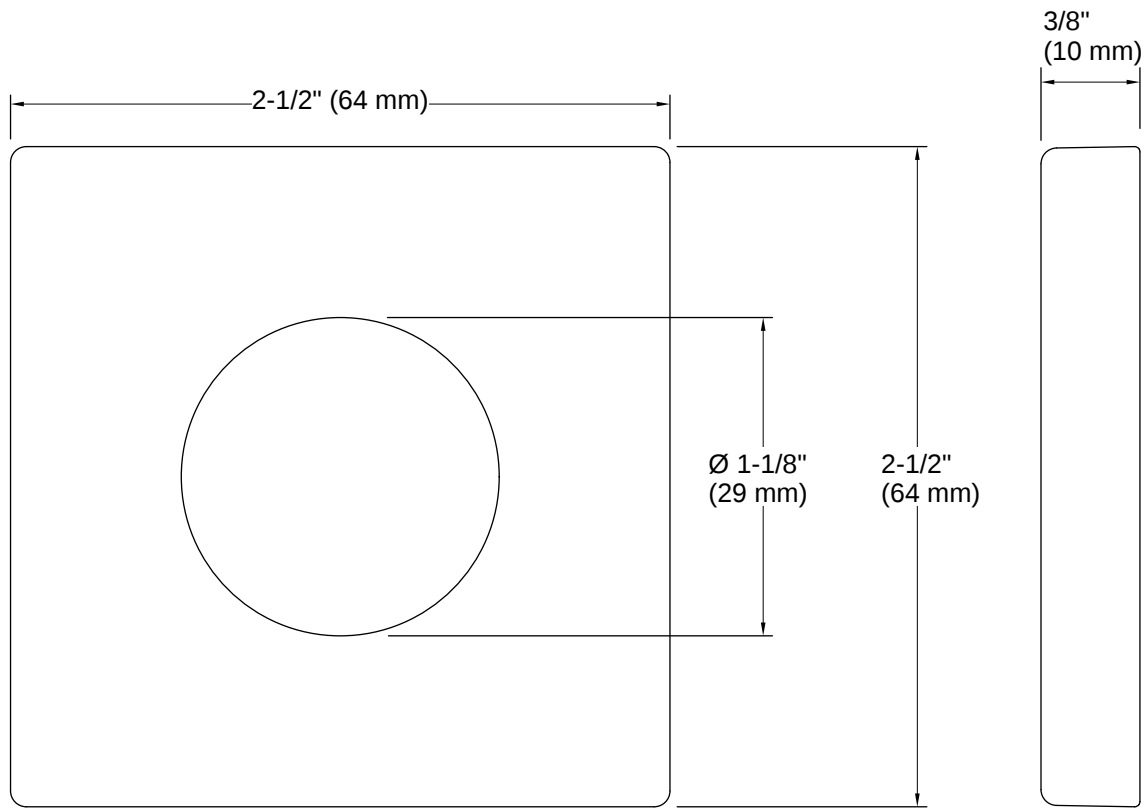

Installation Notes

Install this product according to the installation instructions.