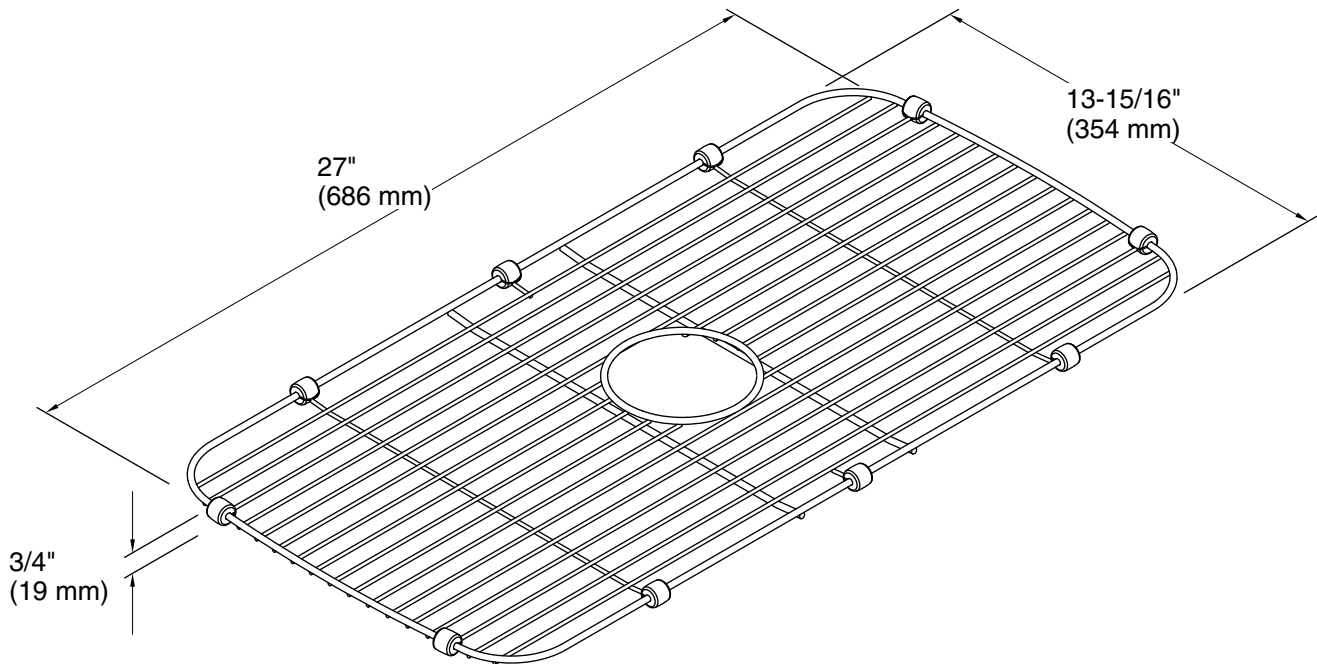

Technical Information

All product dimensions are nominal.

Material: Stainless Steel