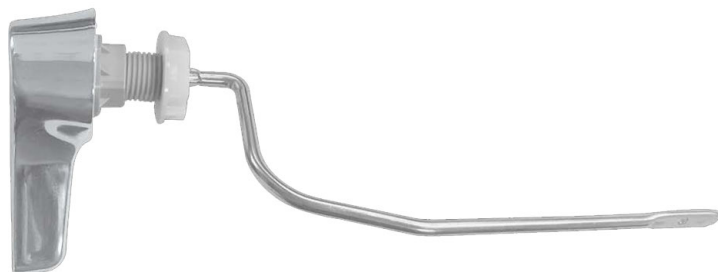

Toilet Tank Trip Lever to Fit TOTO

Model #: 9750-

FEATURES:

- Toilet tank "trip" lever to fit TOTO model: THU750
- Brass arm & handle
- Fits TOTO Models: Eco Nexus, Nexus

AVAILABLE FINISHES:

Polished Chrome (PCH)	Satin Chrome (SC)	Bronze Umber (BU)
Satin Nickel (SN)	Pewter (PEW)	Caramel Bronze (CB)
Polished Nickel (PN)	Antique Brass (AB)	Antique Copper (ACU)
Oil-Rubbed Bronze (ORB)	Polished Brass (PB)	Polished Copper (PCU)
Vintage Bronze (VB)	Satin Brass (SB)	Matte Black (MBK)
Satin Gold (SG)	Polished Gold (PG)	Black Nickel (BKN)
White (WH)	Unlacquered Brass (ULB)	Satin Cooper (SCU)
Almond (ALD)	Amber (AMB)	Azure Blue (AZB)
Coral (COR)	Mint Green (GRN)	Stone Grey (GRY)
Lilac (LAC)	Light Blue (LBL)	Limon (LIM)
Plum (PLM)	Pink (PNK)	Red (RED)
Graphite (GPH)	Aged Unlacquered Brass (AUB)	