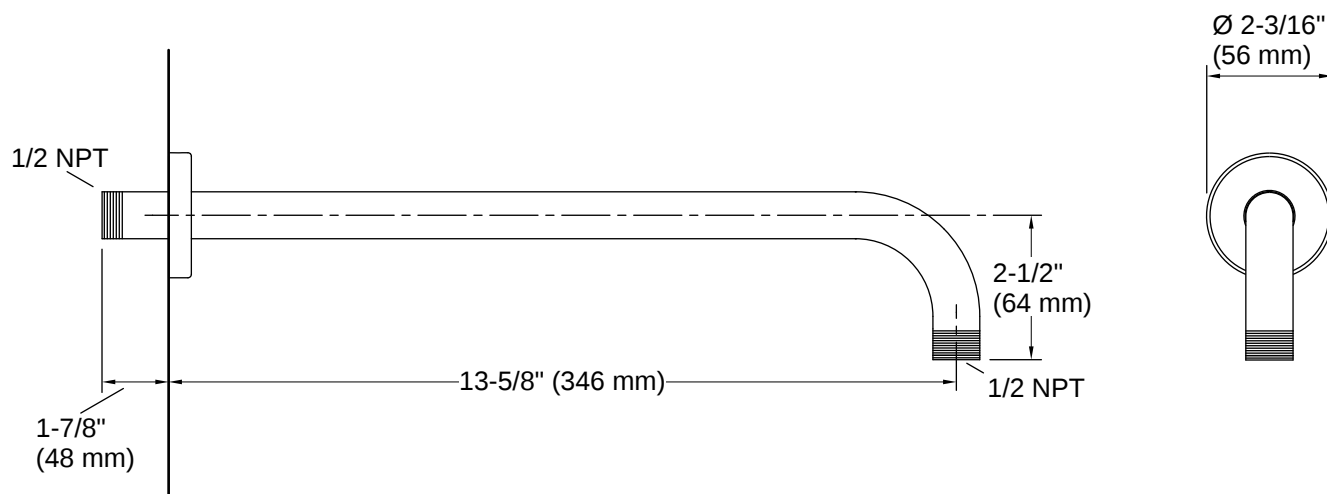

For the most current specification sheet, go to www.kohler.com USA or www.kohler.ca Canada.

4-15-2026 6:7 - US-CA

Installation

- Wall-mount
- 1/2" -14 NPT connection

Installation Notes

Install this product according to the installation instructions.