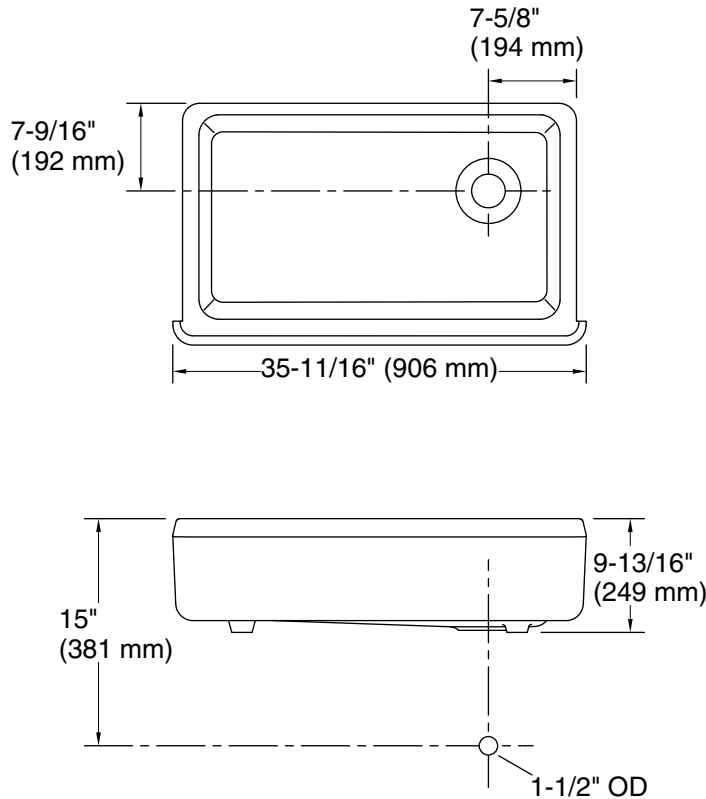

For the most current Specification Sheet, go to www.kohler.com.

6-10-2023 00:16 - US/CA

THE BOLD LOOK
OF **KOHLER**®

Technical Information

All product dimensions are nominal.

Bowl configuration: Single

Installation: Undermount

Min. base cabinet width: 36" (914 mm)

Bowl area (Only):
 Length: 30-1/4" (769 mm)
 Width: 15-13/16" (402 mm)
 Bowl depth: 9" (229 mm)
 Water depth: 9" (229 mm)

Drain hole: 3-7/8" (98 mm)

Template: Undermount, 1398641-7, required, included
 Apron-front, 1157001, required, included