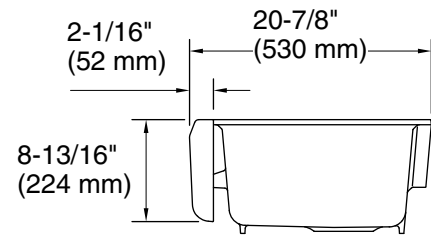

For the most current Specification Sheet, go to www.kohler.com.

6-10-2023 00:16 - US/CA

THE BOLD LOOK
OF **KOHLER**®

Technical Information

All product dimensions are nominal.

Bowl configuration: Single

Installation: Undermount

Min. base cabinet width: 36" (914 mm)

Bowl area (Only):
 Length: 30-1/4" (769 mm)
 Width: 15-13/16" (402 mm)
 Bowl depth: 9" (229 mm)
 Water depth: 9" (229 mm)

Drain hole: 3-7/8" (98 mm)

Template: Undermount, 1398641-7, required, included
 Apron-front, 1157001, required, included