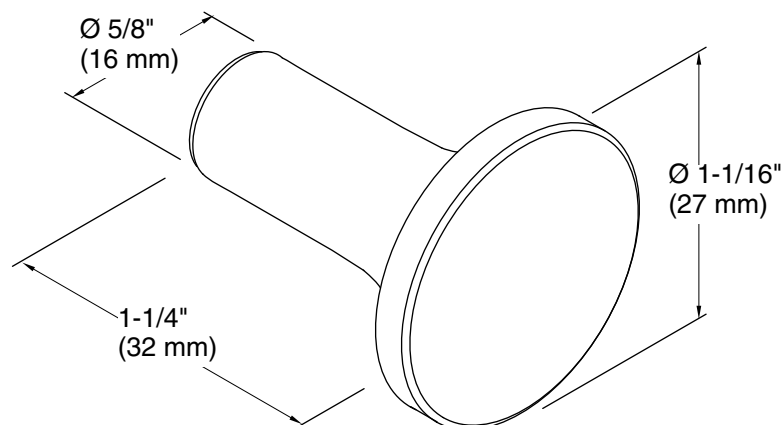

Technical Information

All product dimensions are nominal.

Material: Metal

Notes

Install this product according to the installation guide.