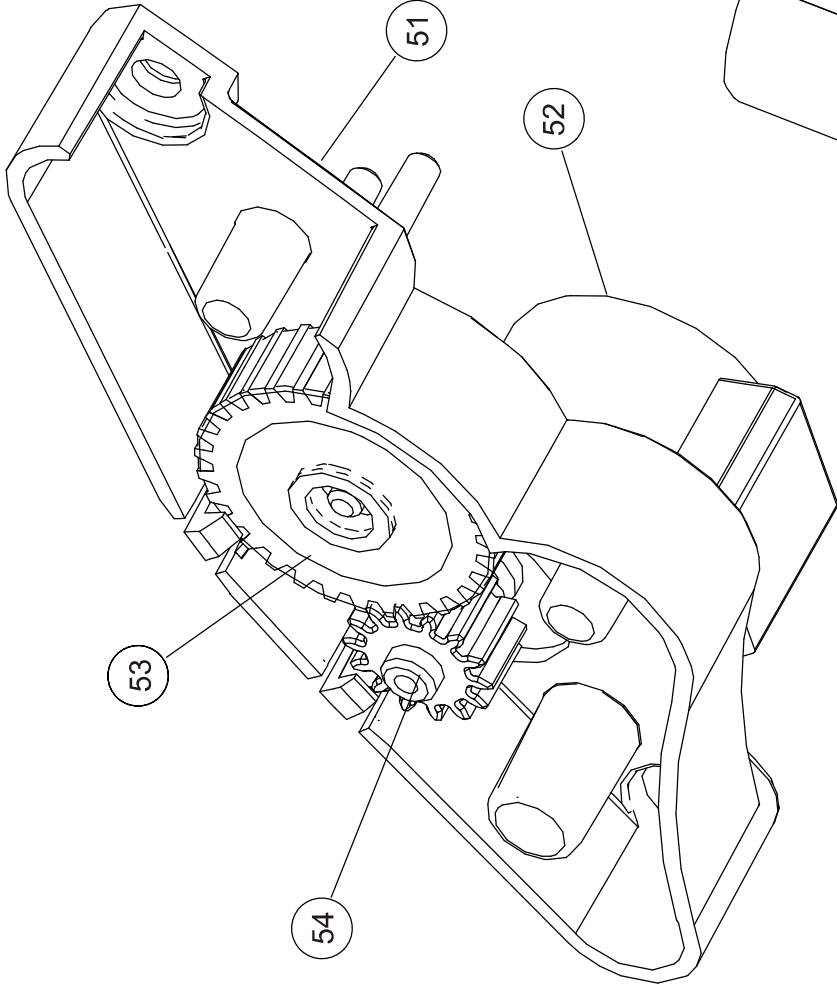

Ref	Description	Parts number
31	Evaporator Total Assy	9382185015
32	Casing Total Assy	9387059069
33	Fan Motor	9603458027
34	Motor Cover	9316601000
35	Motor Cover	9316568006
36	Crossflow Fan Assy	9387055009
37	Bearing C Assy	9306628017

INDOOR UNIT  
ASU30RLE  
Casing total assy

Ref	Description	Parts number
41	Cable Guide	9386997010
42	Gear Cover Assy	9387062007
43	Link Holder Assy	9387063004
44	Casing Assy	9387060010

Ref	Description	Parts number
51	Gear Cover A	9386970006
52	Step Motor	9900384234
53	Louver Gear	9317648004
54	Gear A	9309994003
55	Link Holder	9315007018
56	Step Motor	9900139186
57	Link A	9386972000