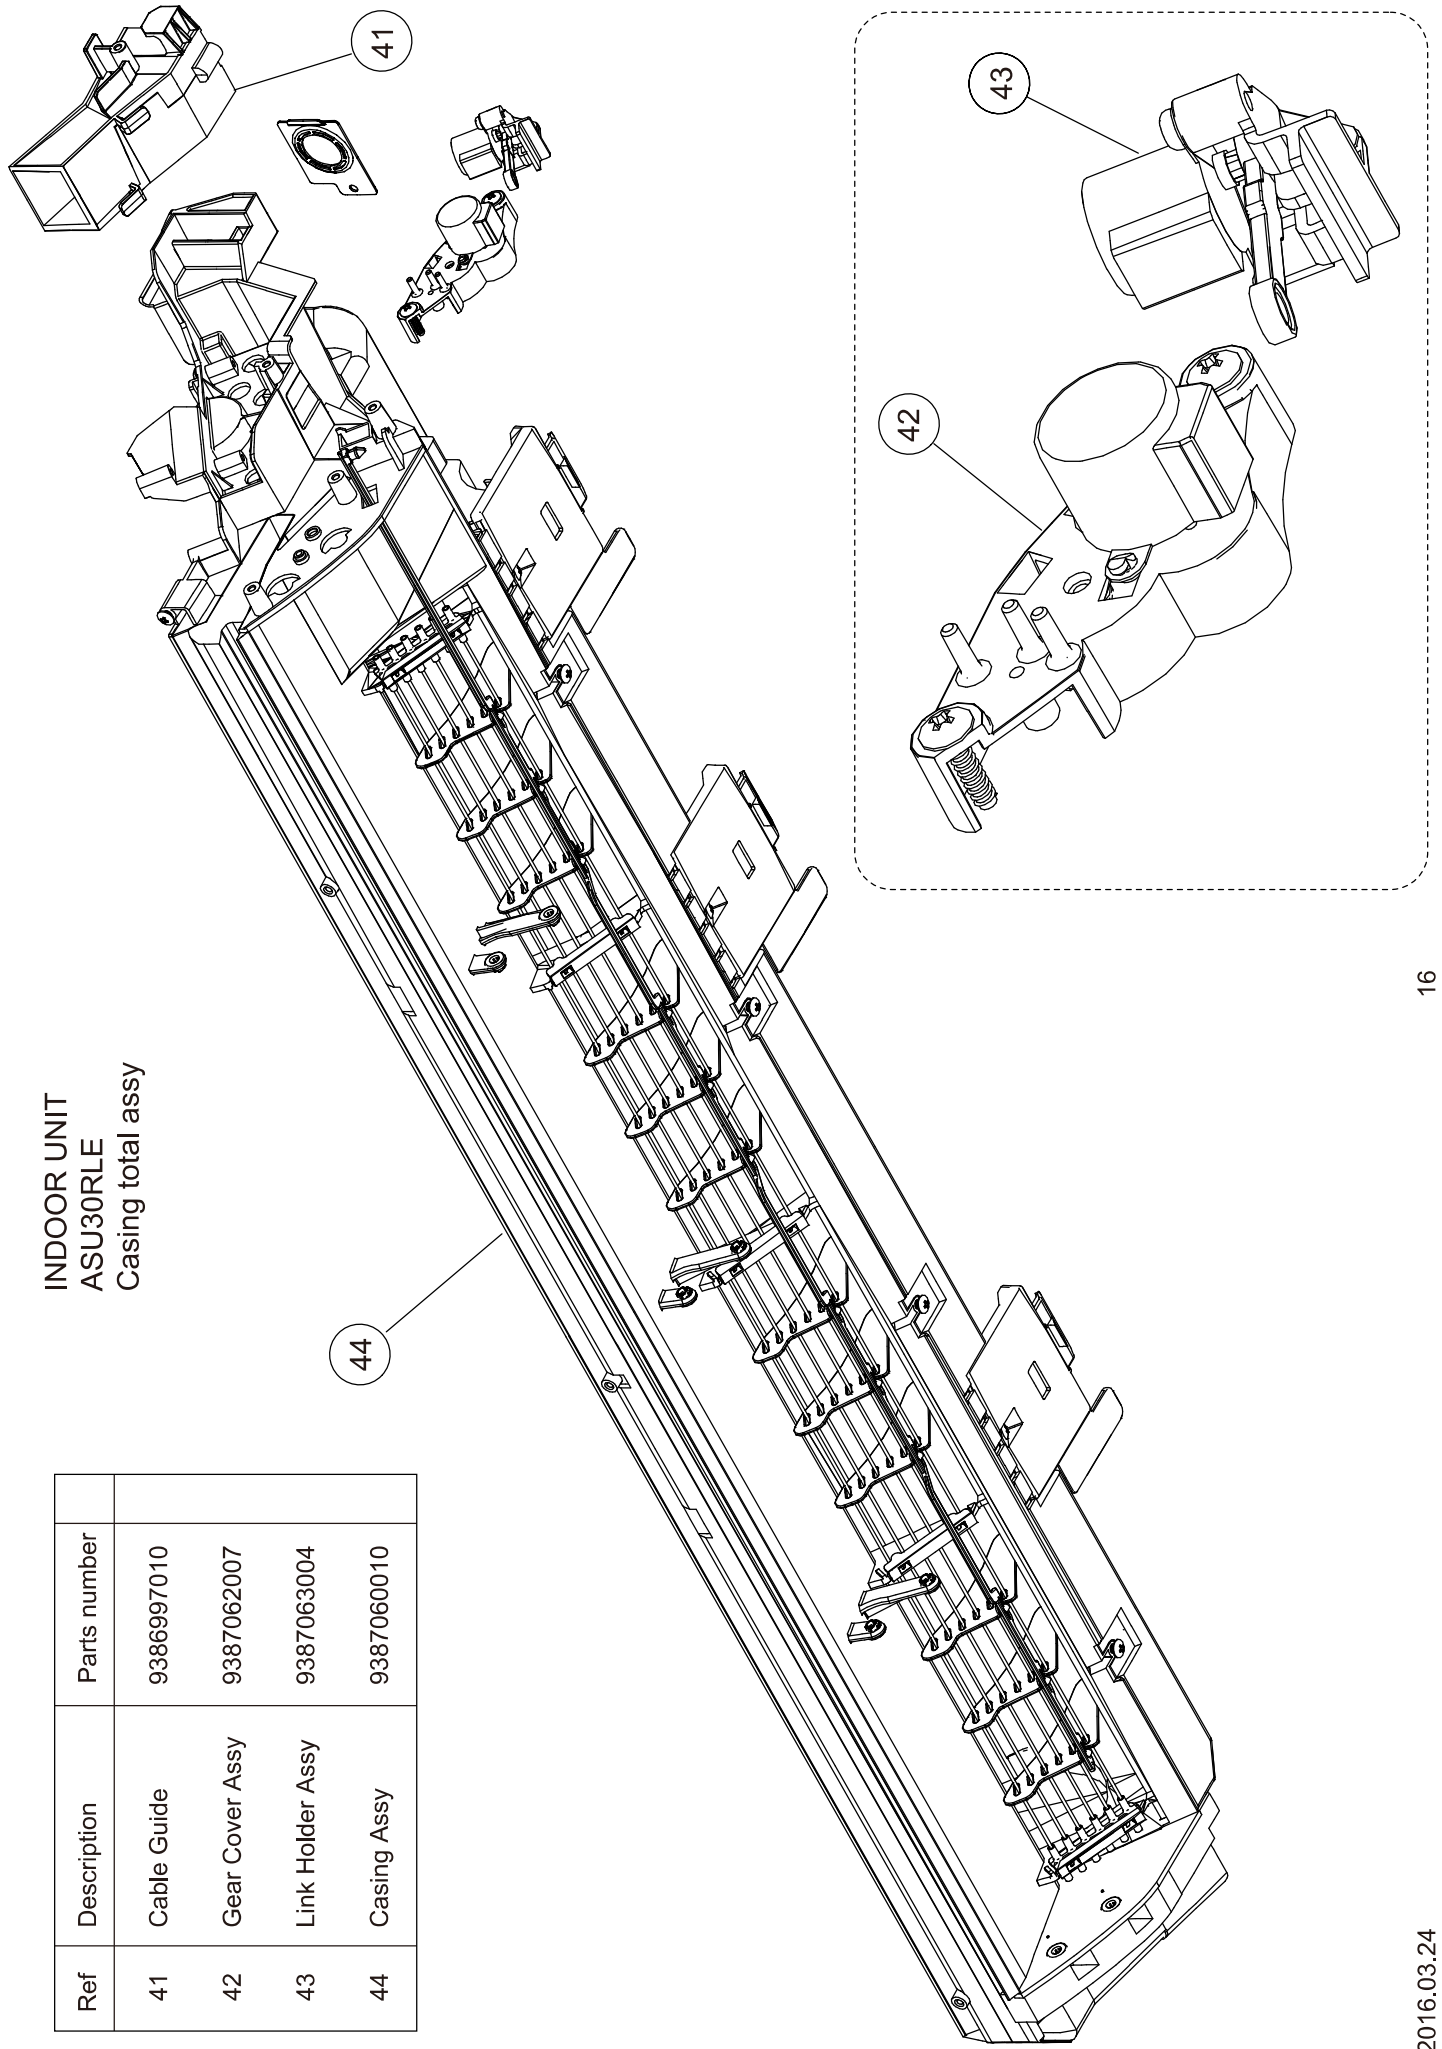

INDOOR UNIT
ASU30RLE
Casing total assy

Ref	Description	Parts number
41	Cable Guide	9386997010
42	Gear Cover Assy	9387062007
43	Link Holder Assy	9387063004
44	Casing Assy	9387060010