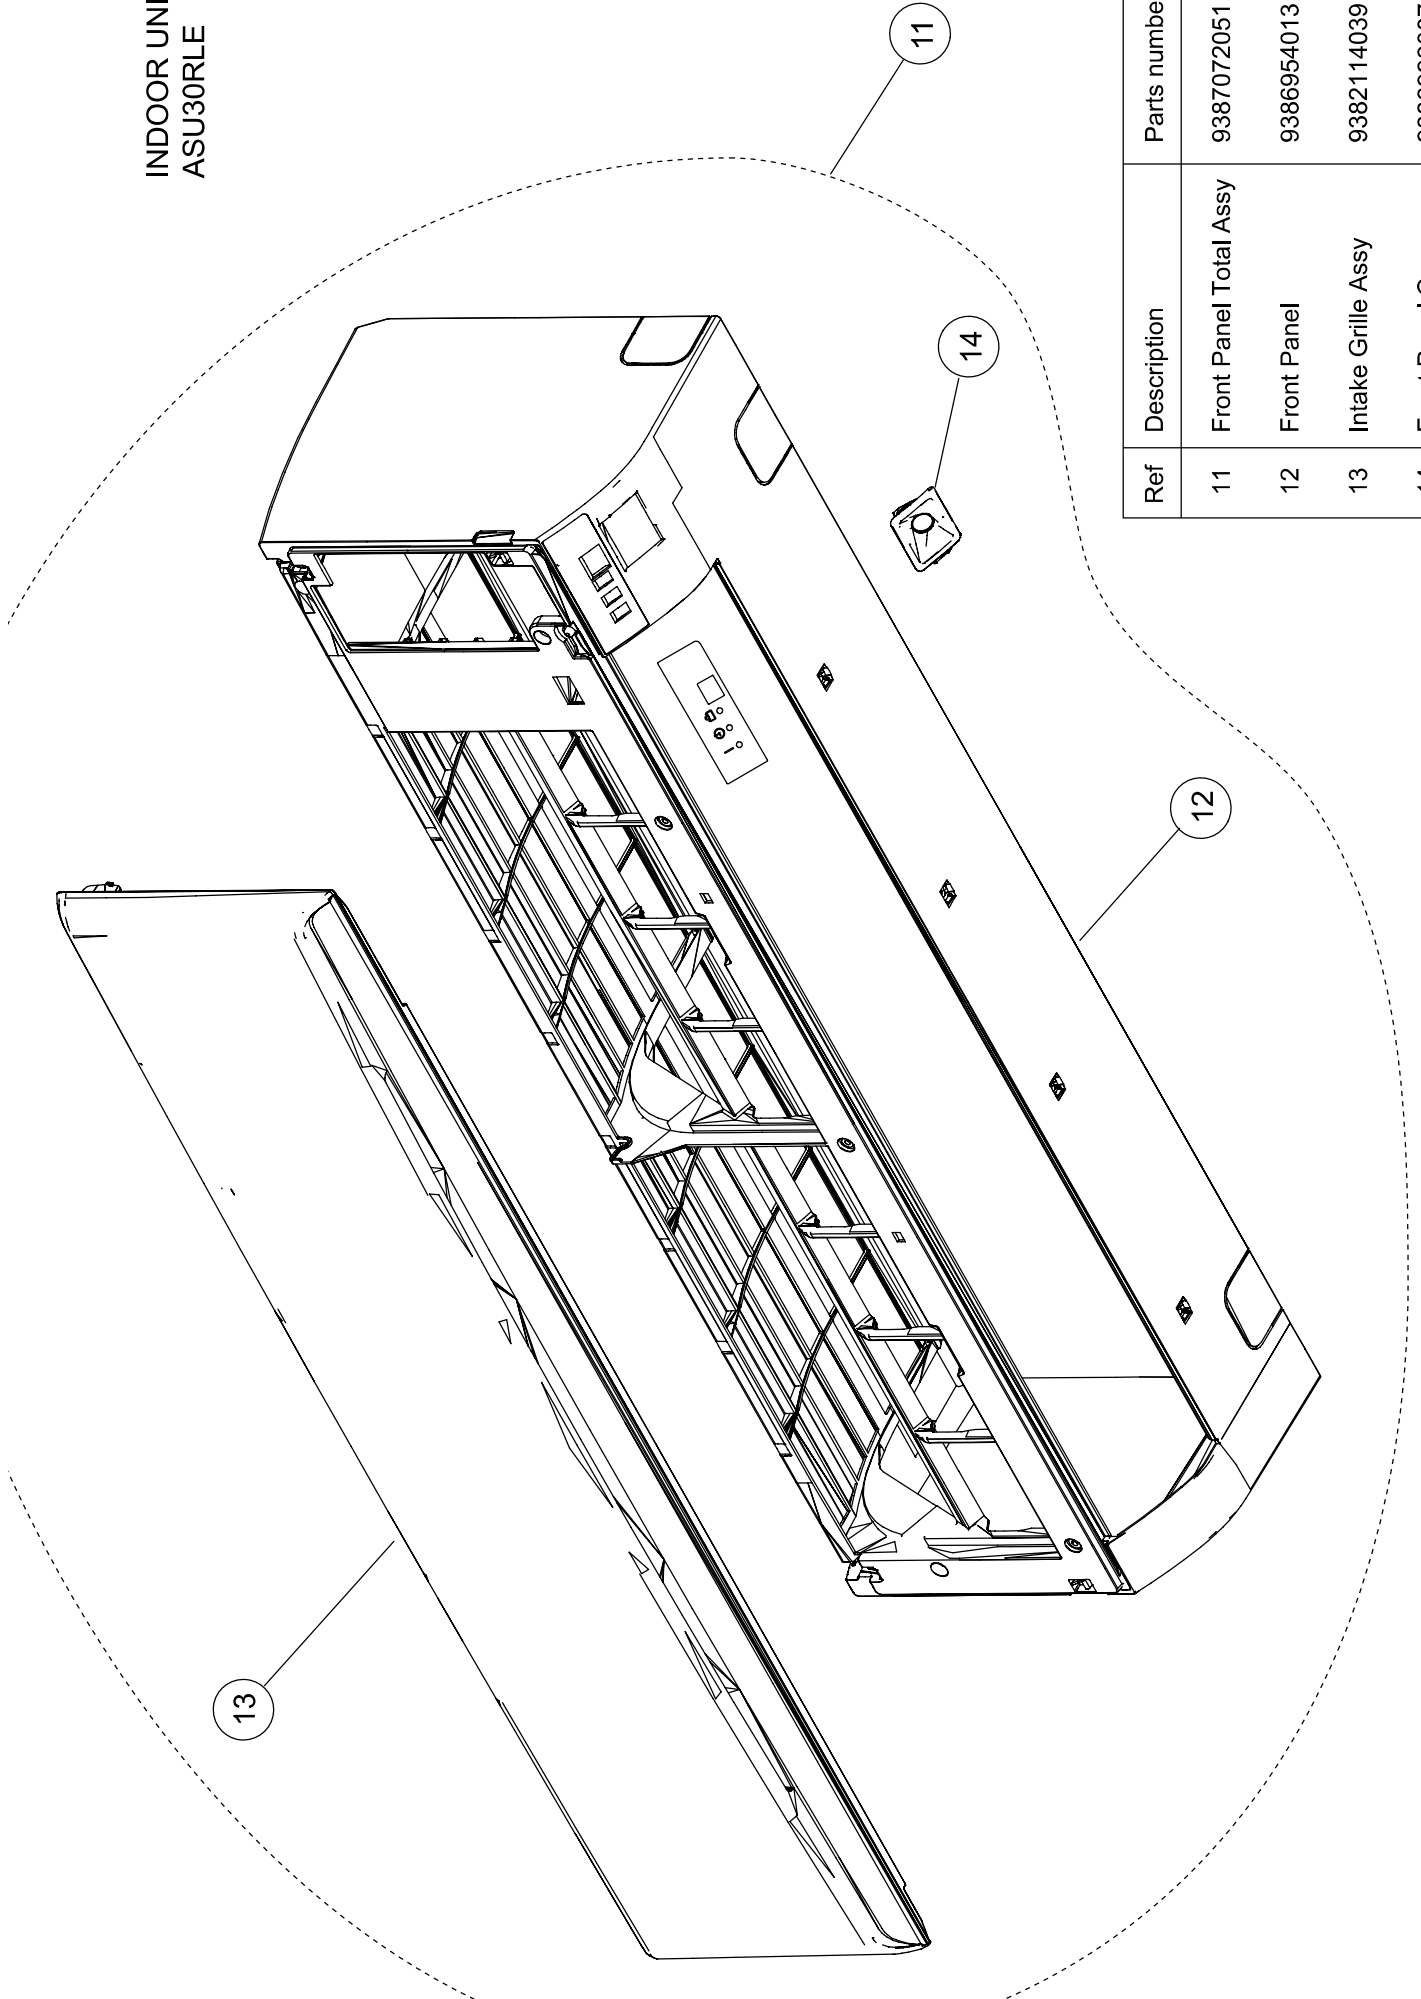

# PARTS

INDOOR UNIT  
ASU30RLE

Ref	Description	Parts number
1	Remote Control (no brand)	9382108021
2	Remote Control Holder	9318912005
3	Bracket Panel	9386990004
4	Screw Cap	9386986007
5	Louver U (Upper)	9386958004
6	Louver Z (Lower)	9386959001
7	Air Clean Filter Assy	9315212016
8	Air Filter	9386960007

INDOOR UNIT  
ASU30RLE

Ref	Description	Parts number
11	Front Panel Total Assy	9387072051
12	Front Panel	9386954013
13	Intake Grille Assy	9382114039
14	Front Panel Cover	9386999007

INDOOR UNIT  
ASU30RLE

Ref	Description	Parts number
21	Wire Cover Assy	9387074000
22	Room Thermistor Holder	9386988001
23	Main PCB	9710271076
24	Non-polar 2-wire PCB	9710019005
25	Terminal	9306489045
26	Terminal Wired	9900791001
27	Control Box	9382256005
28	Display Assy	9710230011
29	Thermistor Assy	9900627027