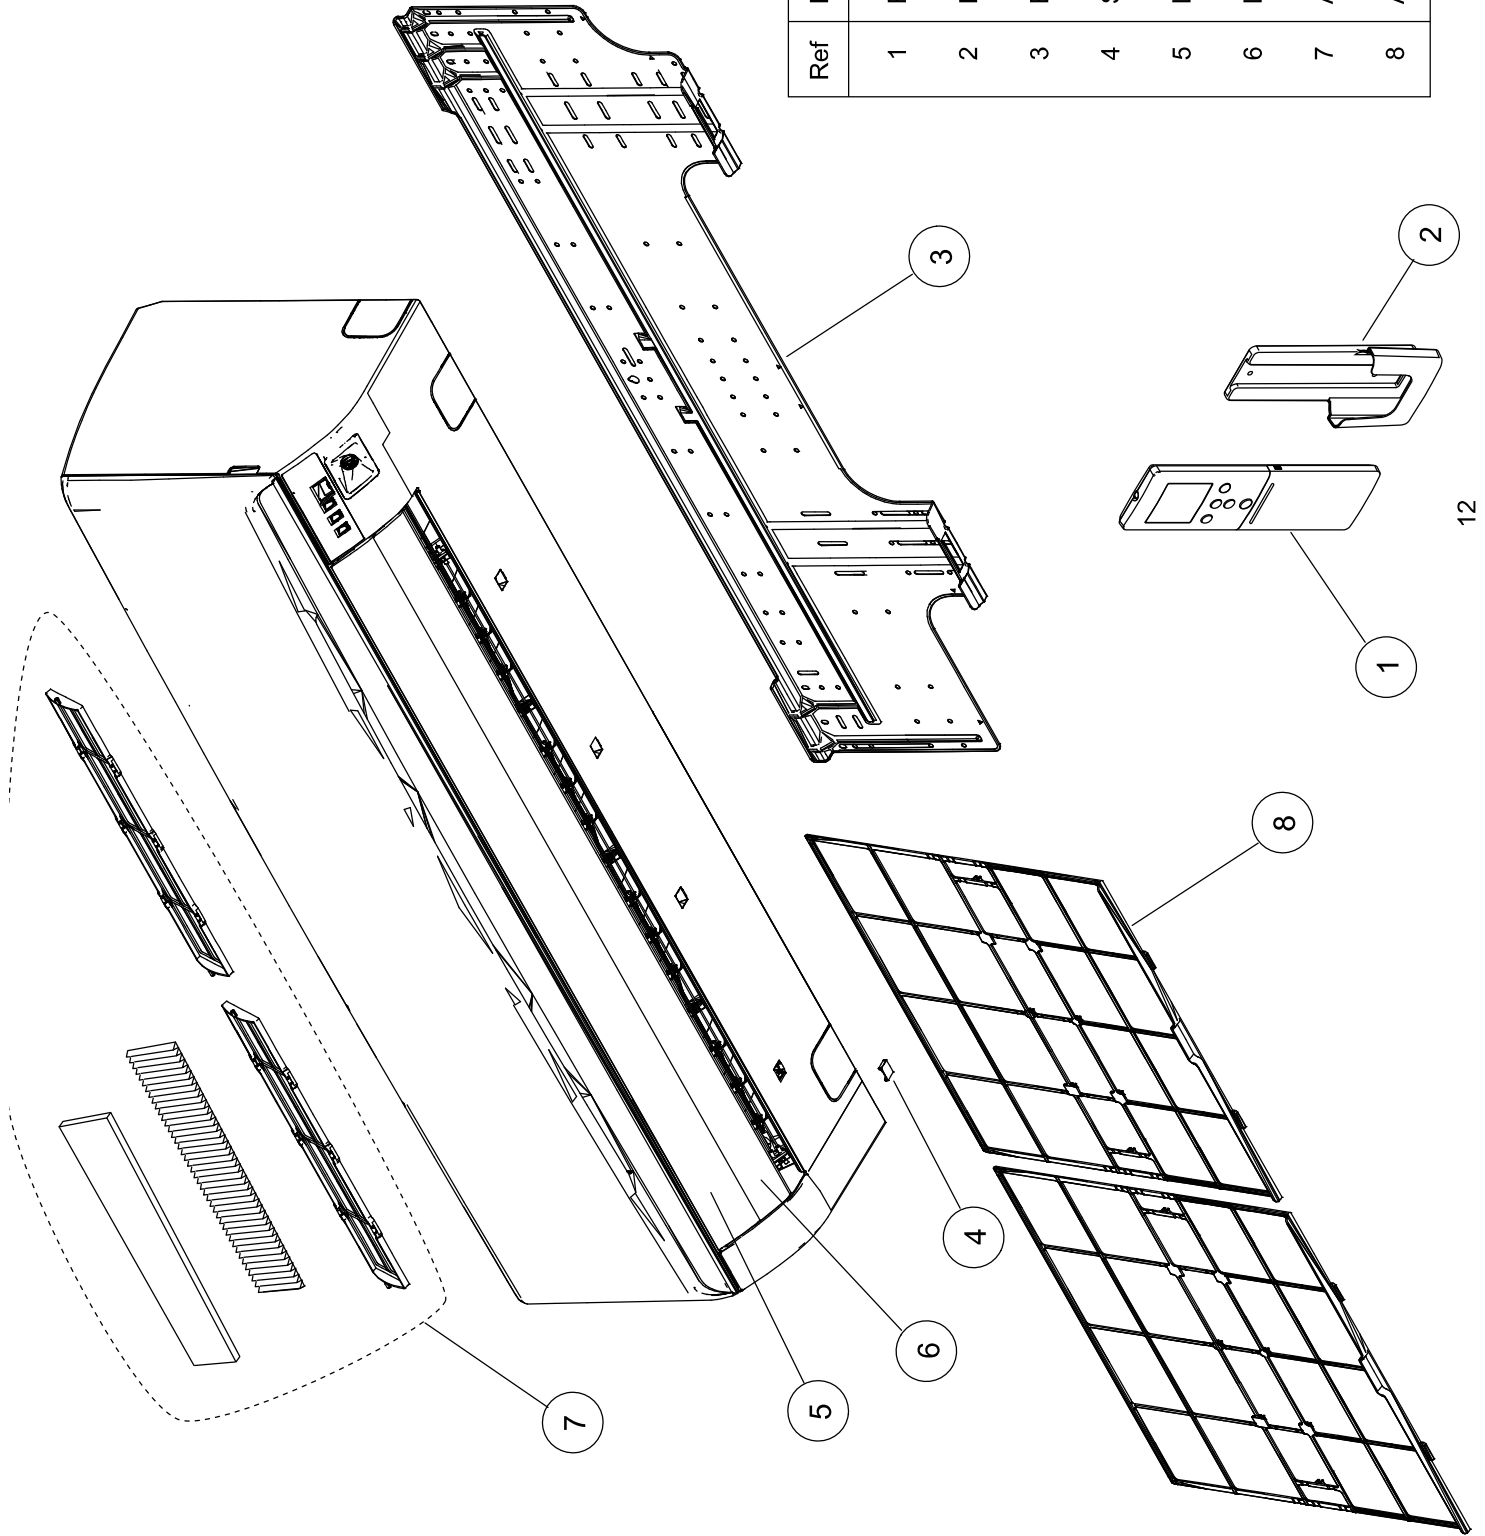

# PARTS

INDOOR UNIT  
ASU30RLE

Ref	Description	Parts number
1	Remote Control (no brand)	9382108021
2	Remote Control Holder	9318912005
3	Bracket Panel	9386990004
4	Screw Cap	9386986007
5	Louver U (Upper)	9386958004
6	Louver Z (Lower)	9386959001
7	Air Clean Filter Assy	9315212016
8	Air Filter	9386960007

INDOOR UNIT  
ASU30RLE

Ref	Description	Parts number
11	Front Panel Total Assy	9387072051
12	Front Panel	9386954013
13	Intake Grille Assy	9382114039
14	Front Panel Cover	9386999007

INDOOR UNIT  
ASU30RLE

Ref	Description	Parts number
21	Wire Cover Assy	9387074000
22	Room Thermistor Holder	9386988001
23	Main PCB	9710271076
24	Non-polar 2-wire PCB	9710019005
25	Terminal	9306489045
26	Terminal Wired	9900791001
27	Control Box	9382256005
28	Display Assy	9710230011
29	Thermistor Assy	9900627027