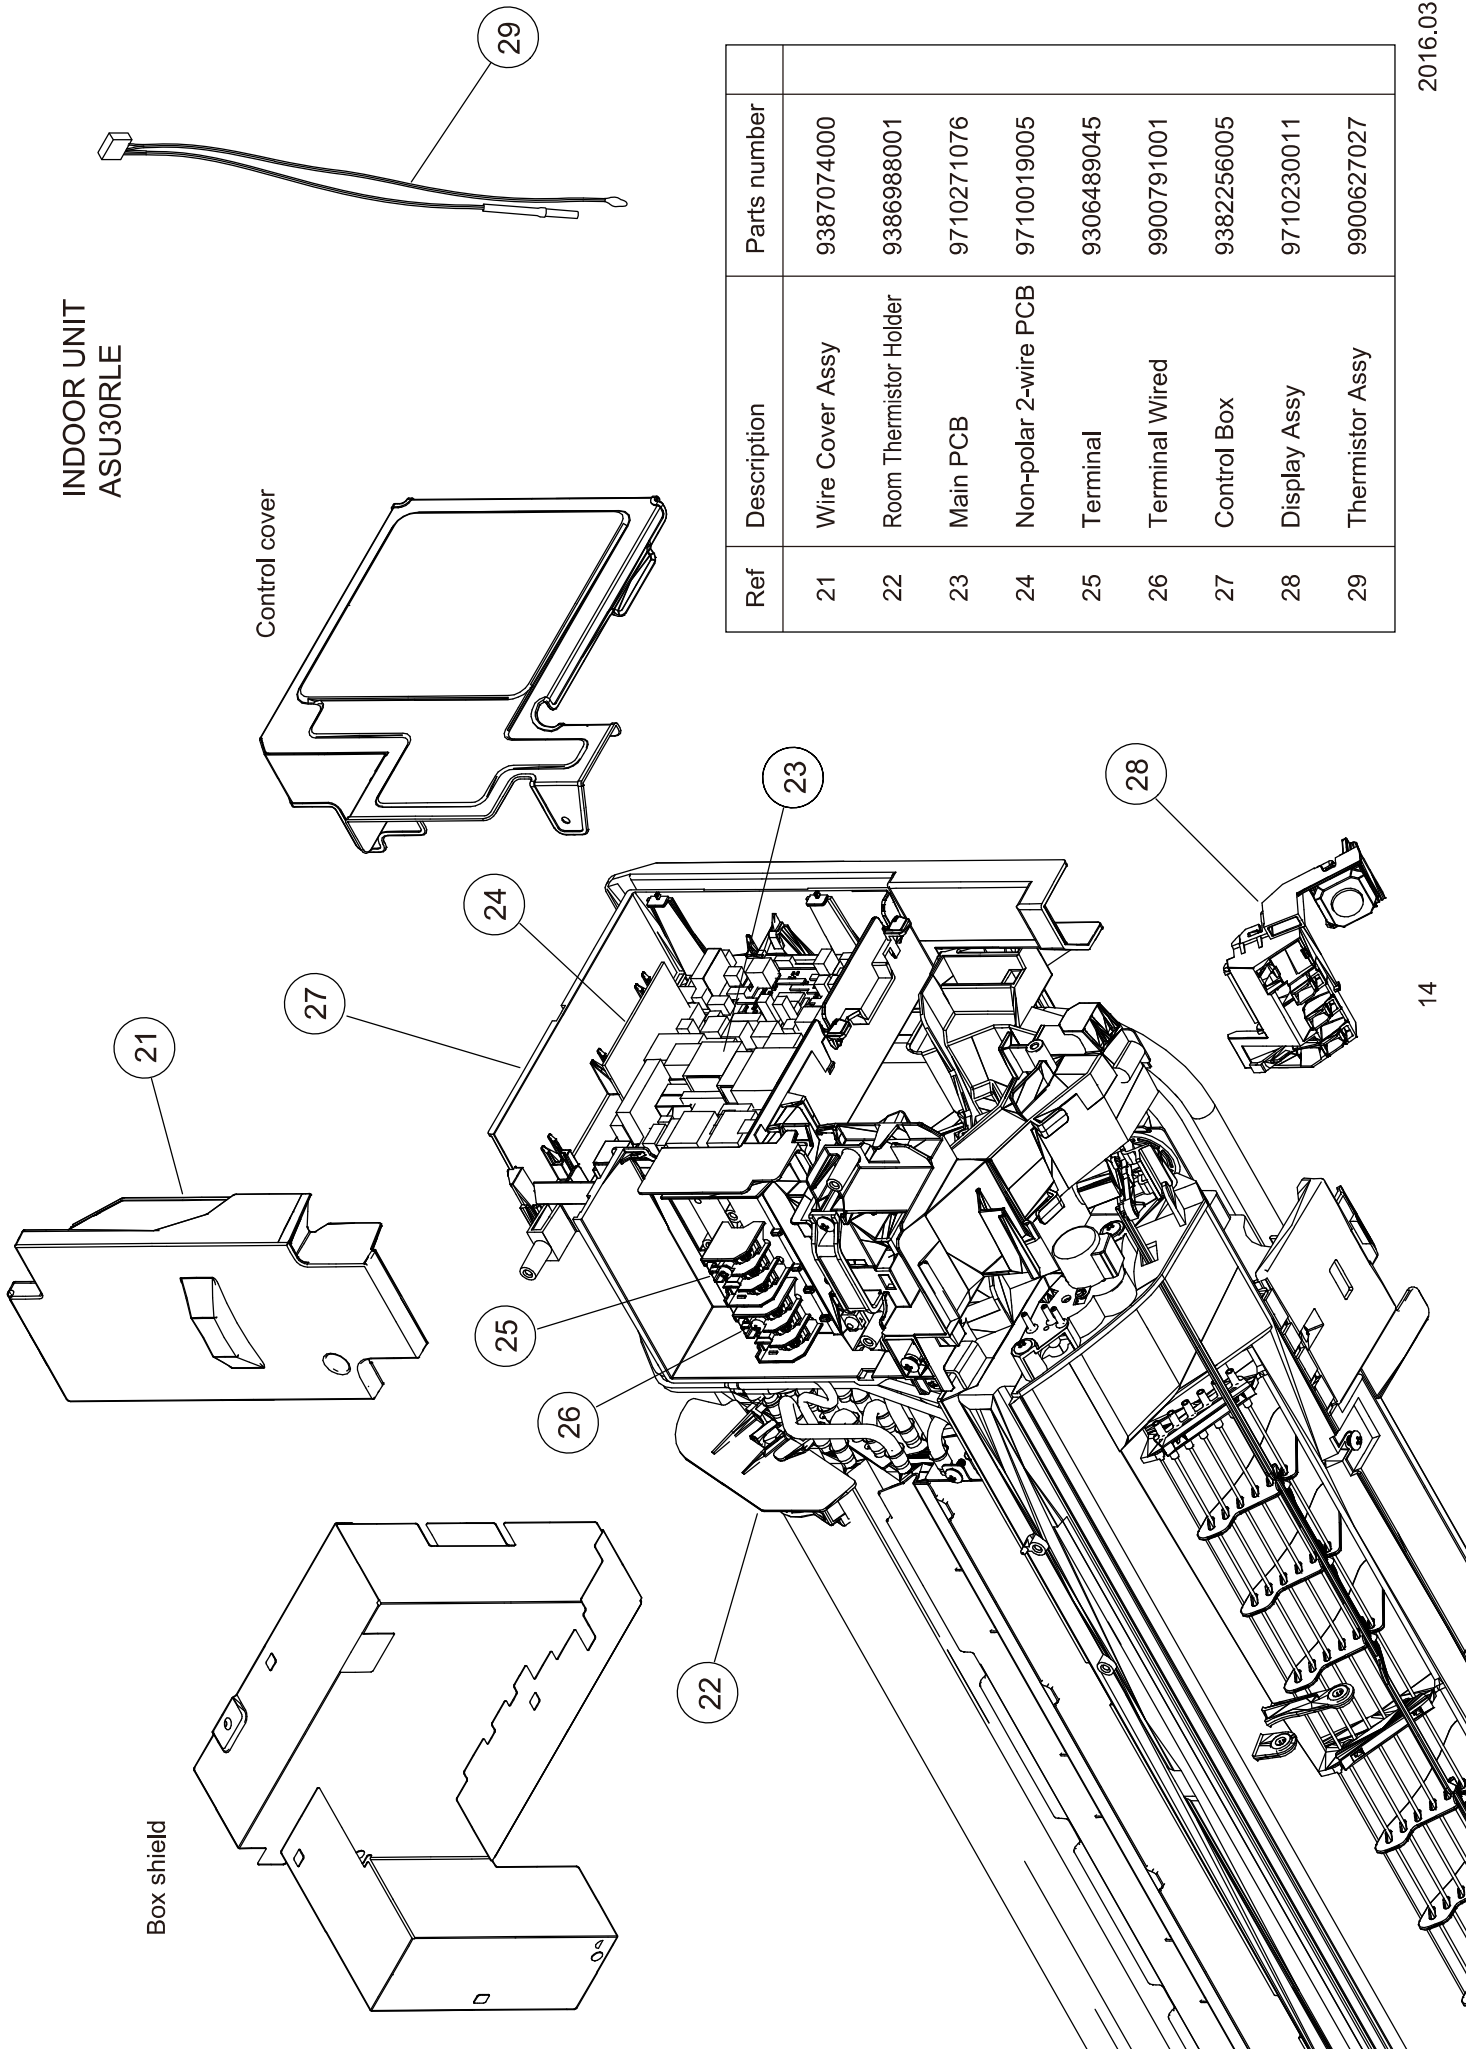

# PARTS

INDOOR UNIT  
ASU30RLE

Ref	Description	Parts number
1	Remote Control (no brand)	9382108021
2	Remote Control Holder	9318912005
3	Bracket Panel	9386990004
4	Screw Cap	9386986007
5	Louver U (Upper)	9386958004
6	Louver Z (Lower)	9386959001
7	Air Clean Filter Assy	9315212016
8	Air Filter	9386960007

INDOOR UNIT  
ASU30RLE

Ref	Description	Parts number
11	Front Panel Total Assy	9387072051
12	Front Panel	9386954013
13	Intake Grille Assy	9382114039
14	Front Panel Cover	9386999007

INDOOR UNIT  
ASU30RLE

Ref	Description	Parts number
21	Wire Cover Assy	9387074000
22	Room Thermistor Holder	9386988001
23	Main PCB	9710271076
24	Non-polar 2-wire PCB	9710019005
25	Terminal	9306489045
26	Terminal Wired	9900791001
27	Control Box	9382256005
28	Display Assy	9710230011
29	Thermistor Assy	9900627027

Ref	Description	Parts number
31	Evaporator Total Assy	9382185015
32	Casing Total Assy	9387059069
33	Fan Motor	9603458027
34	Motor Cover	9316601000
35	Motor Cover	9316568006
36	Crossflow Fan Assy	9387055009
37	Bearing C Assy	9306628017