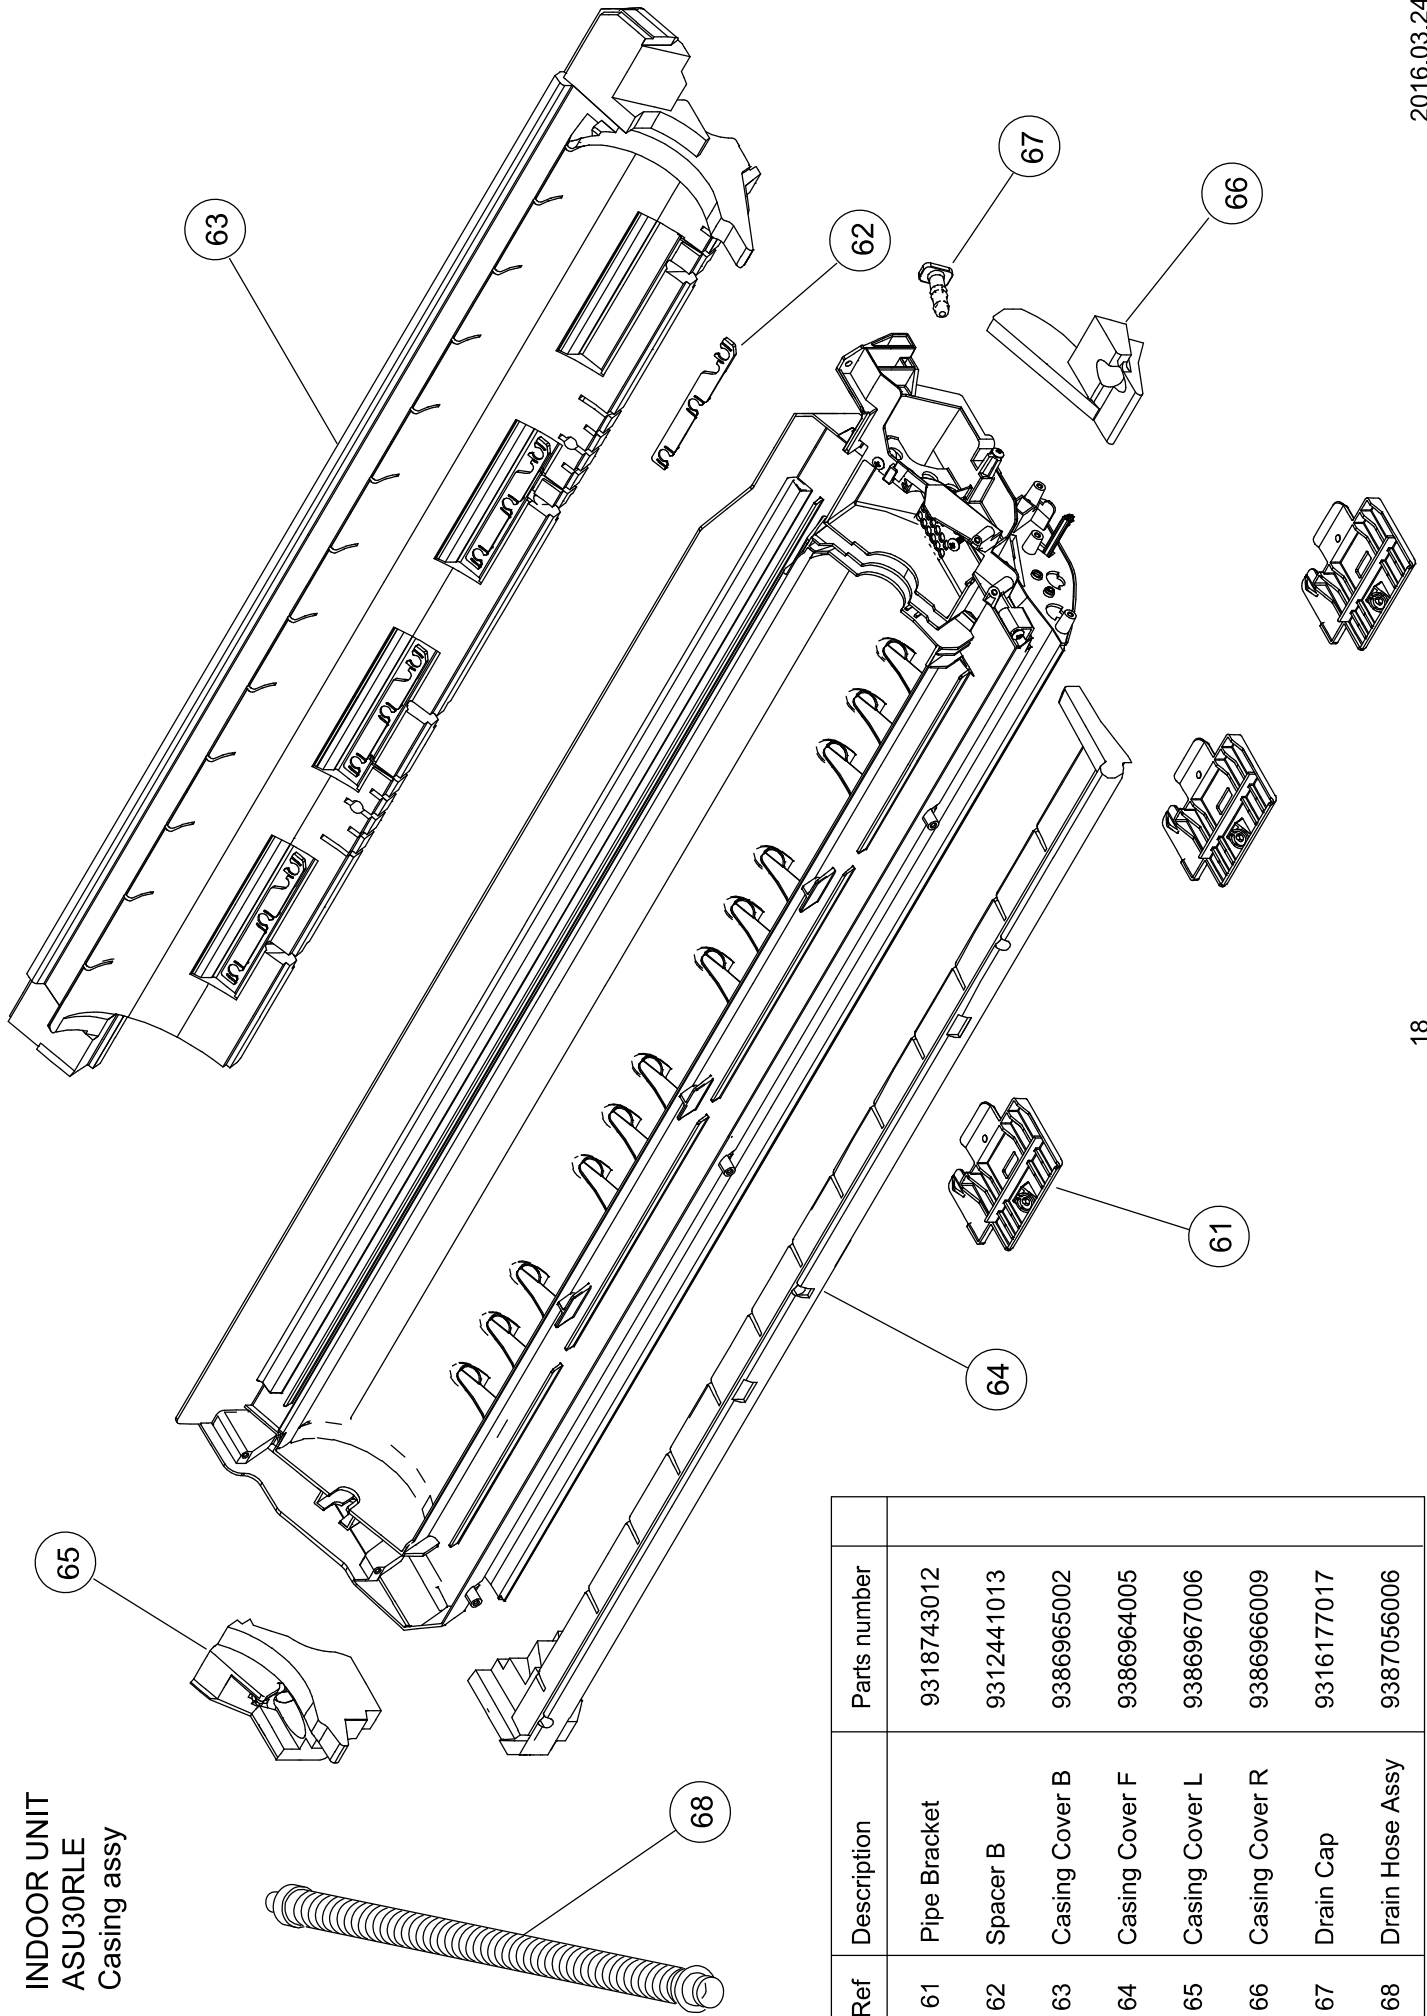

INDOOR UNIT
ASU30RLE
Casing assy

Ref	Description	Parts number
61	Pipe Bracket	9318743012
62	Spacer B	9312441013
63	Casing Cover B	9386965002
64	Casing Cover F	9386964005
65	Casing Cover L	9386967006
66	Casing Cover R	9386966009
67	Drain Cap	9316177017
68	Drain Hose Assy	9387056006