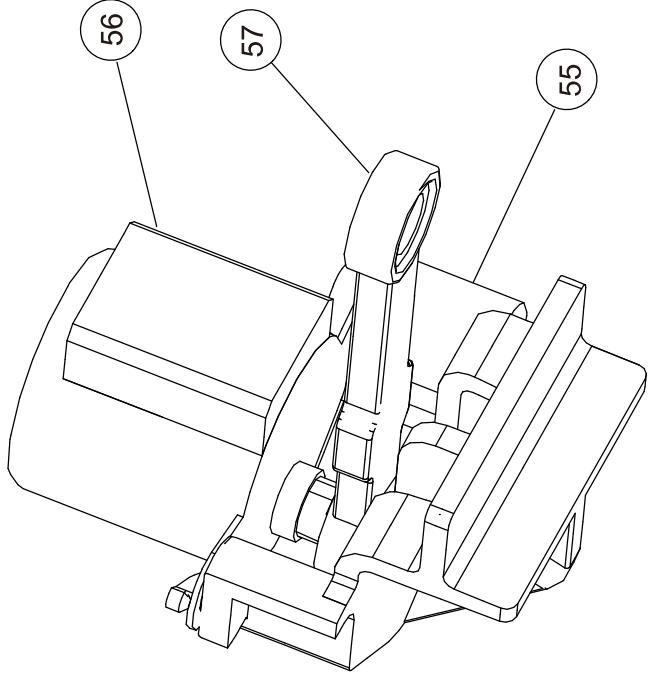

Ref	Description	Parts number
21	Wire Cover Assy	9387074000
22	Room Thermistor Holder	9386988001
23	Main PCB	9710271076
24	Non-polar 2-wire PCB	9710019005
25	Terminal	9306489045
26	Terminal Wired	9900791001
27	Control Box	9382256005
28	Display Assy	9710230011
29	Thermistor Assy	9900627027

Ref	Description	Parts number
31	Evaporator Total Assy	9382185015
32	Casing Total Assy	9387059069
33	Fan Motor	9603458027
34	Motor Cover	9316601000
35	Motor Cover	9316568006
36	Crossflow Fan Assy	9387055009
37	Bearing C Assy	9306628017

INDOOR UNIT  
ASU30RLE  
Casing total assy

Ref	Description	Parts number
41	Cable Guide	9386997010
42	Gear Cover Assy	9387062007
43	Link Holder Assy	9387063004
44	Casing Assy	9387060010

Ref	Description	Parts number
51	Gear Cover A	9386970006
52	Step Motor	9900384234
53	Louver Gear	9317648004
54	Gear A	9309994003
55	Link Holder	9315007018
56	Step Motor	9900139186
57	Link A	9386972000