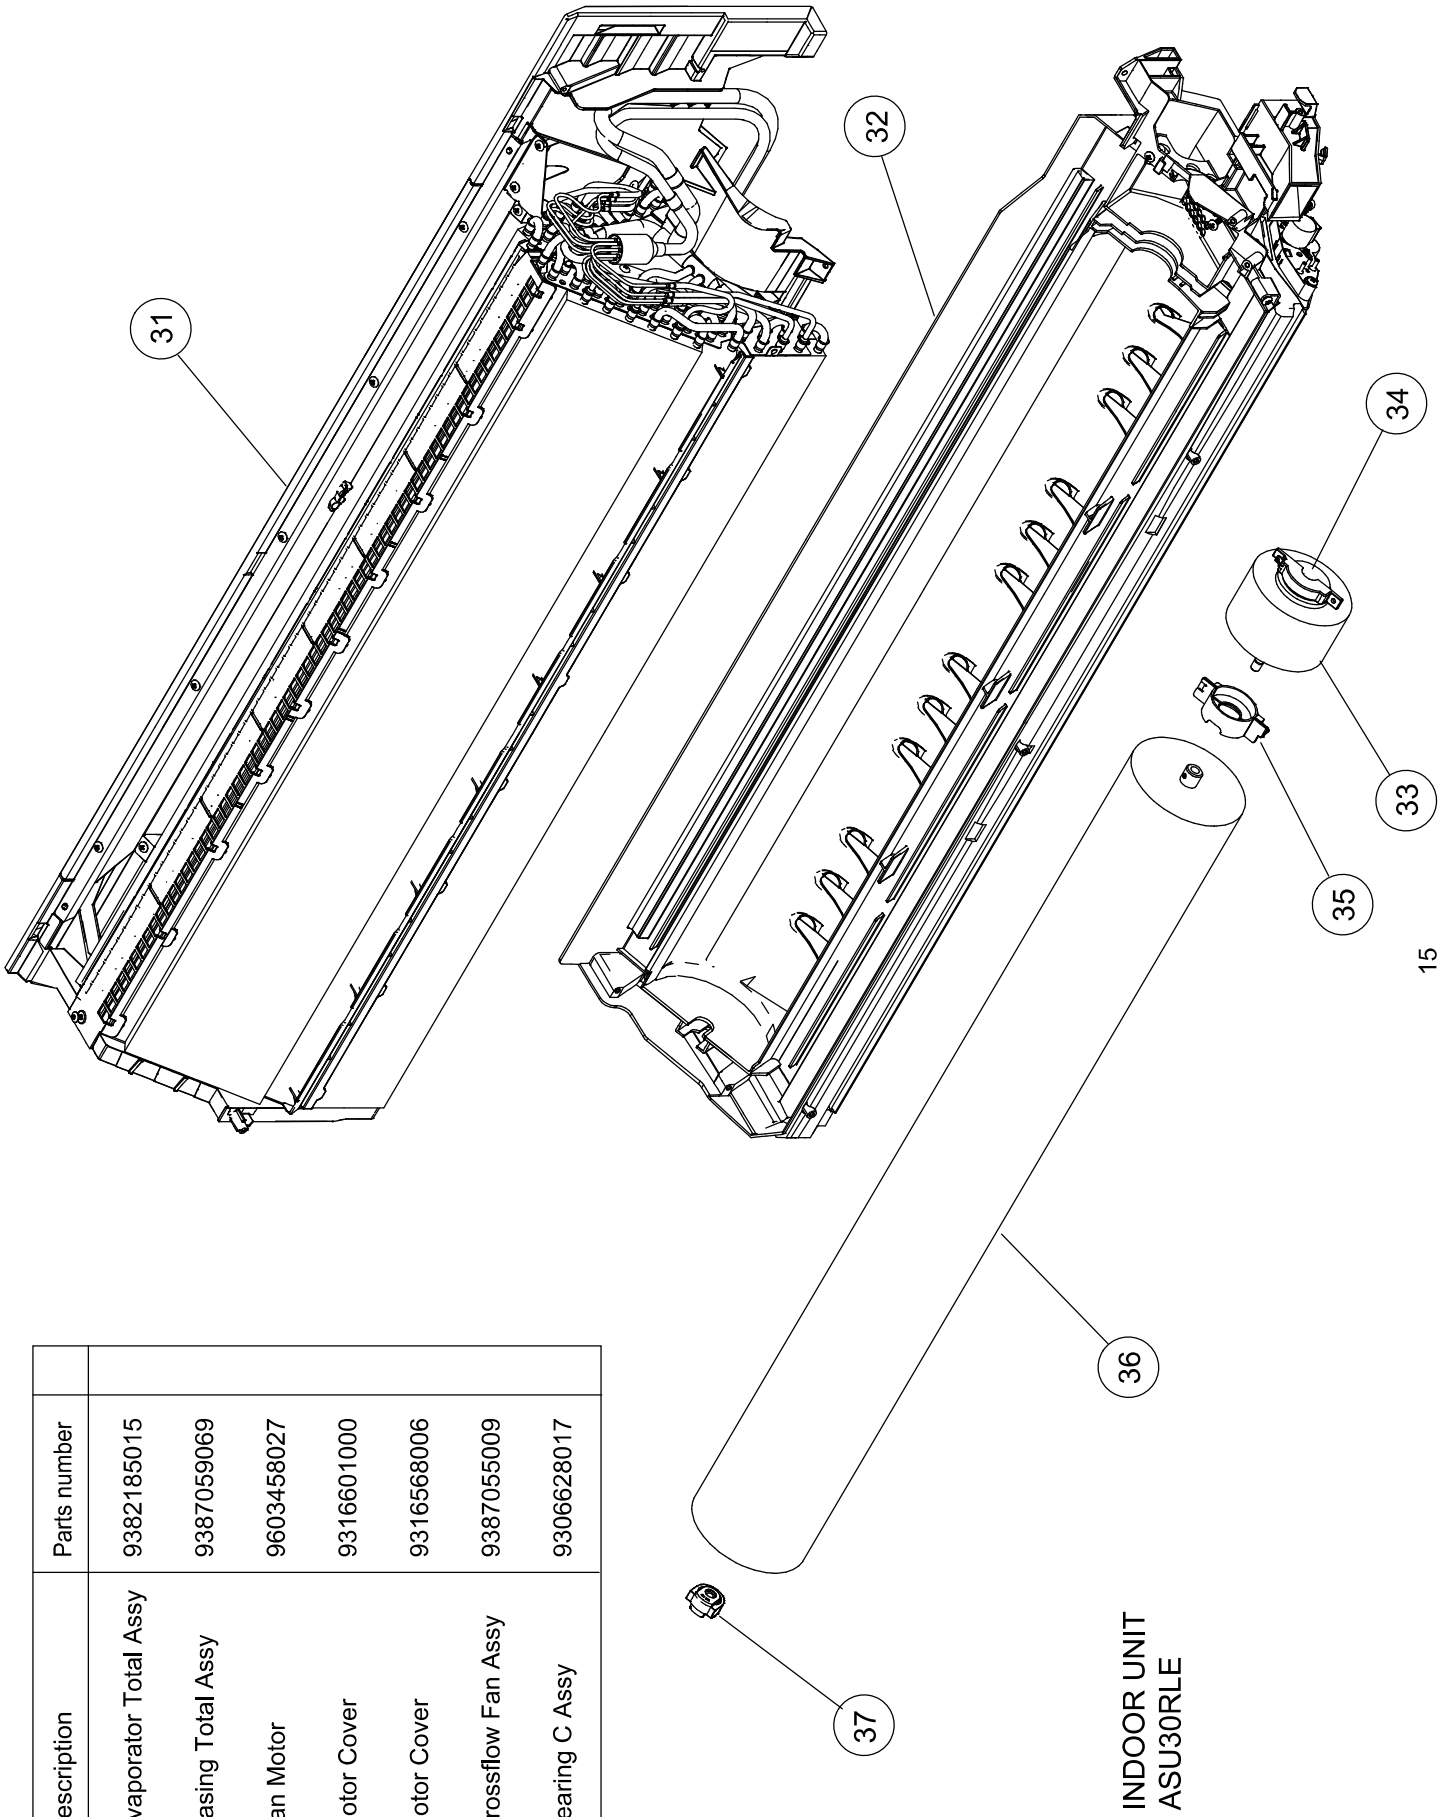

# PARTS

INDOOR UNIT  
ASU30RLE

Ref	Description	Parts number
1	Remote Control (no brand)	9382108021
2	Remote Control Holder	9318912005
3	Bracket Panel	9386990004
4	Screw Cap	9386986007
5	Louver U (Upper)	9386958004
6	Louver Z (Lower)	9386959001
7	Air Clean Filter Assy	9315212016
8	Air Filter	9386960007

INDOOR UNIT  
ASU30RLE

Ref	Description	Parts number
11	Front Panel Total Assy	9387072051
12	Front Panel	9386954013
13	Intake Grille Assy	9382114039
14	Front Panel Cover	9386999007

INDOOR UNIT  
ASU30RLE

Ref	Description	Parts number
21	Wire Cover Assy	9387074000
22	Room Thermistor Holder	9386988001
23	Main PCB	9710271076
24	Non-polar 2-wire PCB	9710019005
25	Terminal	9306489045
26	Terminal Wired	9900791001
27	Control Box	9382256005
28	Display Assy	9710230011
29	Thermistor Assy	9900627027

Ref	Description	Parts number
31	Evaporator Total Assy	9382185015
32	Casing Total Assy	9387059069
33	Fan Motor	9603458027
34	Motor Cover	9316601000
35	Motor Cover	9316568006
36	Crossflow Fan Assy	9387055009
37	Bearing C Assy	9306628017