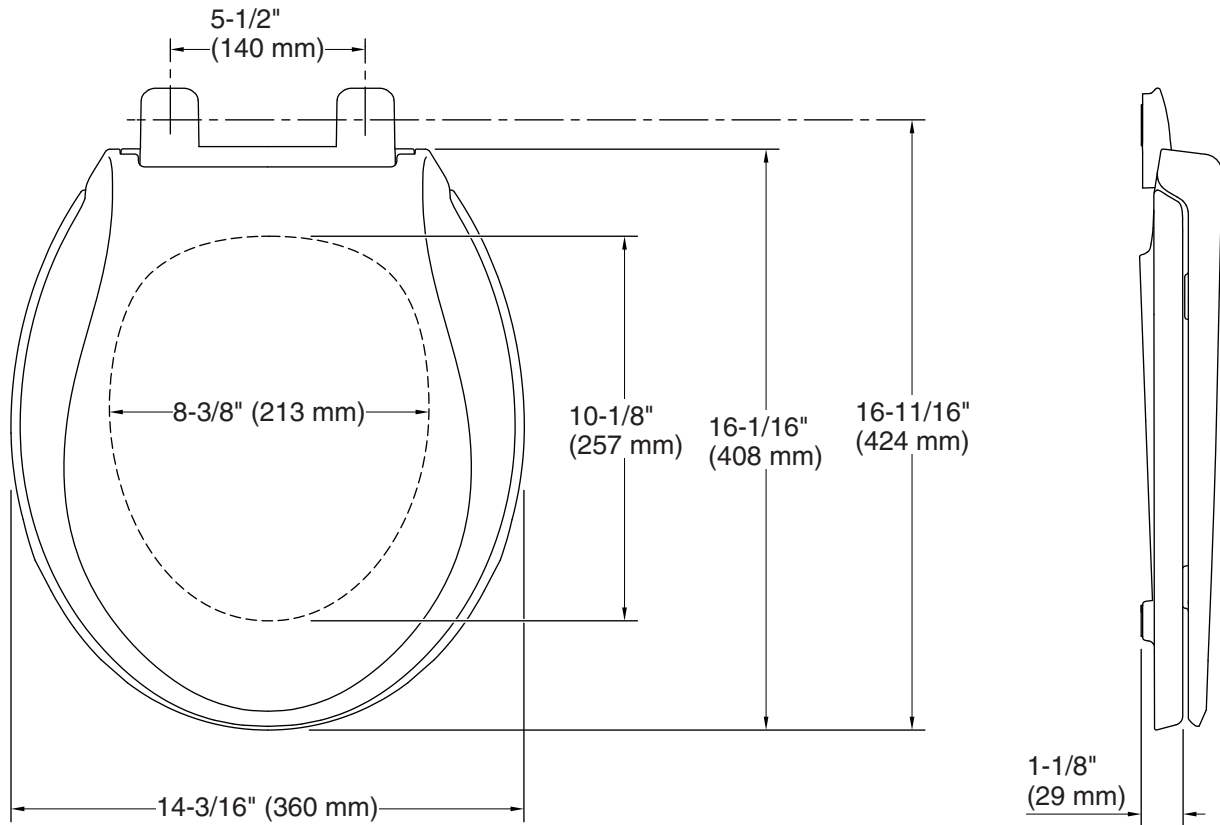

Color	Code	Description
	0	White
	96	Biscuit
	47	Almond
	NY	Dune
	95	Ice™ Grey
	G9	Sandbar
	K4	Cashmere
	58	Thunder™ Grey
	7	Black Black™

Technical Information

All product dimensions are nominal.

Seat shape type: Round-front
Seat front type: Closed-front
Seat-mounting holes: 5-1/2" (140 mm)