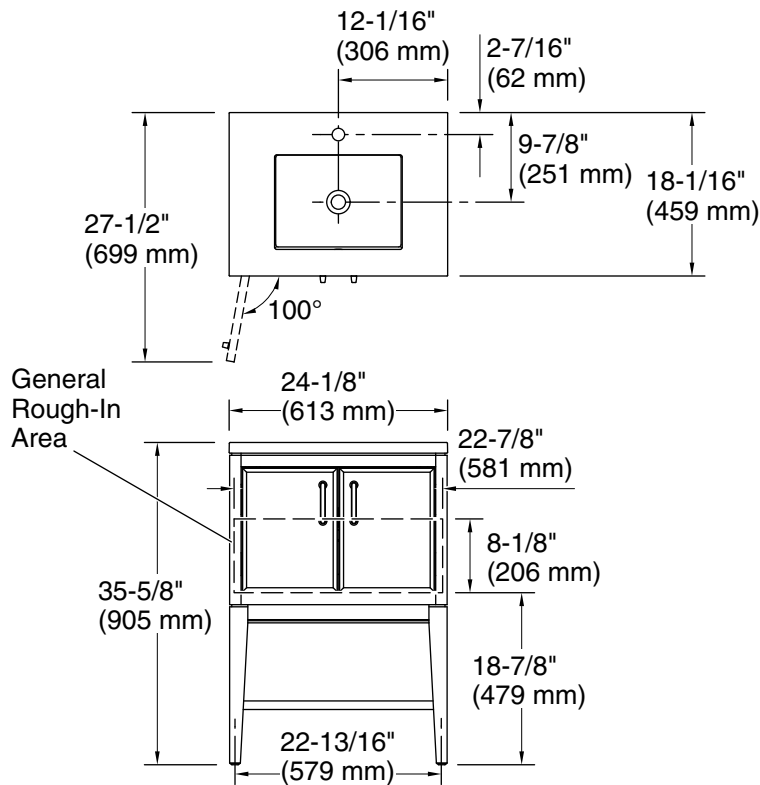

Features

- Three-way adjustable slow-close door hinges for easy cabinet access
- 18" (457 mm) cabinet interior provides ample storage space
- Finish-matched cabinet interior offers generous clearance for plumbing
- Customize your storage with optional accessories such as floor liners, drawer organizers, and perfectly sized containers (sold separately)
- Coordinates with K-33584 upgraded hardware finishes, K-25814 quartz backsplash, and K-25819 quartz side splash (sold separately)

Color	Code	Description
	0	White
	1WX	Grey Slate

Waste Pipe Location Information

Technical Information

All product dimensions are nominal.

Notes

Install this product according to the installation instructions.