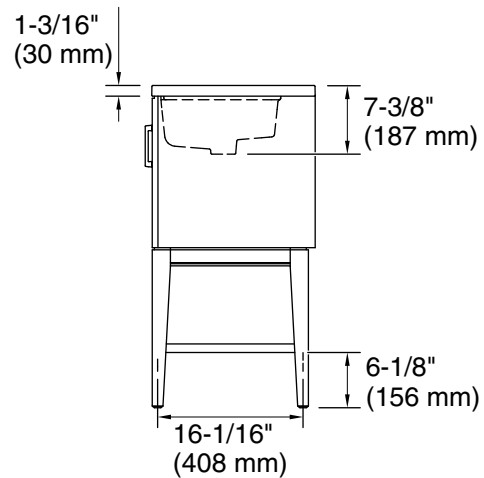

Features

- Three-way adjustable slow-close door hinges for easy cabinet access
- 18" (457 mm) cabinet interior provides ample storage space
- Finish-matched cabinet interior offers generous clearance for plumbing
- Customize your storage with optional accessories such as floor liners, drawer organizers, and perfectly sized containers (sold separately)
- Coordinates with K-33584 upgraded hardware finishes, K-25814 quartz backsplash, and K-25819 quartz side splash (sold separately)

Color	Code	Description
	0	White
	1WX	Grey Slate

Waste Pipe Location Information

Technical Information

All product dimensions are nominal.

Notes

Install this product according to the installation instructions.