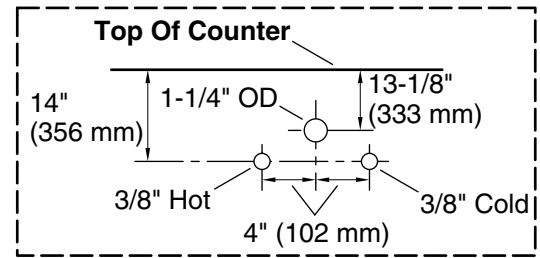

Features

- Three-way adjustable slow-close door hinges for easy cabinet access
- 18" (457 mm) cabinet interior provides ample storage space
- Finish-matched cabinet interior offers generous clearance for plumbing
- Customize your storage with optional accessories such as floor liners, drawer organizers, and perfectly sized containers (sold separately)
- Coordinates with K-33584 upgraded hardware finishes, K-25814 quartz backsplash, and K-25819 quartz side splash (sold separately)

Color	Code	Description
	0	White
	1WX	Grey Slate

Waste Pipe Location Information

Technical Information

All product dimensions are nominal.

Notes

Install this product according to the installation instructions.