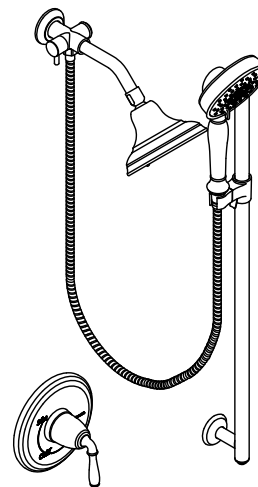

### Features

- Performance showering packages offer increased functionality and simplify the ordering process
- Includes handshower, showerhead, 60" handshower hose, shower arm with diverter, 30" slidebar kit and Bancroft® Rite-Temp® valve trim
- Single lever handle provides on/off activation and temperature setting with a single operation
- Multifunction showerhead with advanced spray engine provides three experiences: full coverage, pulsating massage and silk spray
- Multifunction handshower with advanced spray engine provides three experiences: full coverage, pulsating massage and silk spray
- Thumb tab allows for a smooth transition between sprays
- Shower arm with diverter makes it easy to switch the water flow between showerhead and handshower
- MasterClean™ sprayface features an easy-to-clean surface that withstands mineral buildup
- 2.5 gpm (9.5 lpm) maximum flow rate
- Coordinates with Bancroft and Devonshire faucets and accessories
- Features a nonpositive shutoff: water-saving pause mode to temporarily reduce water flow

### Optional Products/Accessories

K-10350 Deep rough-in kit

K-10351 Test cap for K-8300 Series valve bodies

### Included Components

105527 Handshower Relaxing

K-349 Slidebar trim kit

K-8524 30" slidebar

K-9514 60" Shower Hose