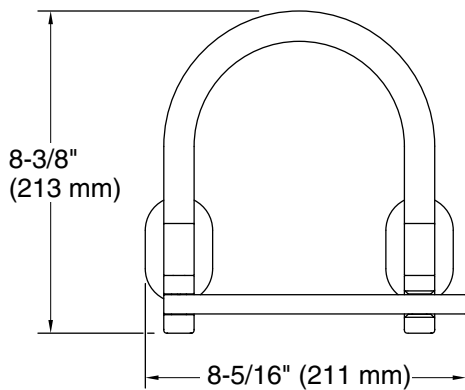

Features

- Built-in half-loop style grab bar for added stability
- Pivoting holder makes changing toilet paper quick and simple
- Coordinates with contemporary and transitional-style KOHLER® faucets and showering components
- Available in a range of colors and finishes

Technical Information

All product dimensions are nominal.

Material: Zinc, Stainless Steel, Plastic

Notes

Install this product according to the installation instructions.