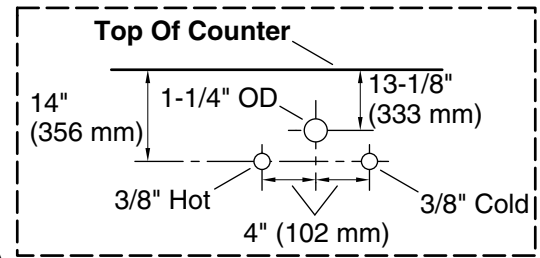

Features

- Two full-extension 12-3/4" (325 mm) drawers with soft-close side-mount slides.
- Three-way adjustable soft-close door hinges with 100° opening capability for easy cabinet access.
- 18" (457 mm) cabinet interior provides ample storage space.
- Finish-matched cabinet interior offers generous clearance for plumbing.
- Quartz vanity top adds beauty and long-lasting durability.
- Customize your storage with optional accessories such as floor liners, drawer organizers, and perfectly sized containers (sold separately).
- Coordinates with K-33584 upgraded hardware finishes, K-25817 quartz backsplash, and K-25819 quartz side splash (sold separately).

Color	Code	Description
	0	White
	1WX	

Waste Pipe Location Information

Technical Information

All product dimensions are nominal.

Notes

Install this product according to the installation instructions.