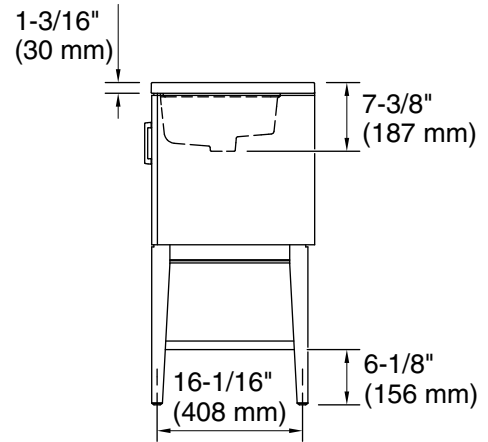

Features

- Two full-extension 12-3/4" (325 mm) drawers with soft-close side-mount slides.
- Three-way adjustable soft-close door hinges with 100° opening capability for easy cabinet access.
- 18" (457 mm) cabinet interior provides ample storage space.
- Finish-matched cabinet interior offers generous clearance for plumbing.
- Quartz vanity top adds beauty and long-lasting durability.
- Customize your storage with optional accessories such as floor liners, drawer organizers, and perfectly sized containers (sold separately).
- Coordinates with K-33584 upgraded hardware finishes, K-25817 quartz backsplash, and K-25819 quartz side splash (sold separately).

Color	Code	Description
	0	White
	1WX	

Waste Pipe Location Information

Technical Information

All product dimensions are nominal.

Notes

Install this product according to the installation instructions.