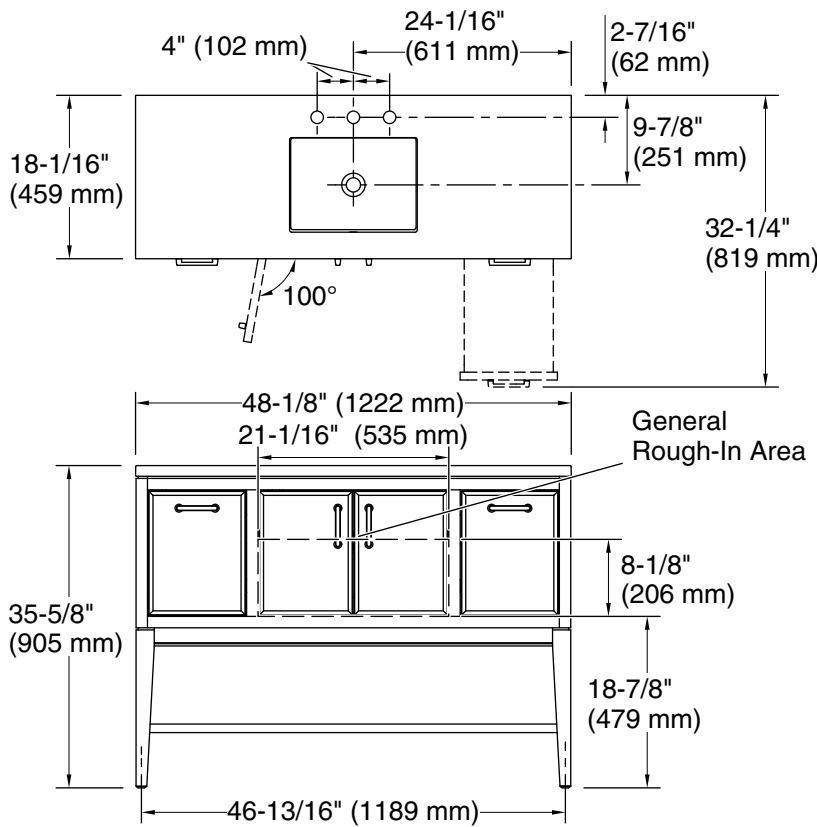

Features

- Two full-extension 12-3/4" (325 mm) drawers with soft-close side-mount slides.
- Three-way adjustable soft-close door hinges with 100° opening capability for easy cabinet access.
- 18" (457 mm) cabinet interior provides ample storage space.
- Finish-matched cabinet interior offers generous clearance for plumbing.
- Quartz vanity top adds beauty and long-lasting durability.
- Customize your storage with optional accessories such as floor liners, drawer organizers, and perfectly sized containers (sold separately).
- Coordinates with K-33584 upgraded hardware finishes, K-25817 quartz backsplash, and K-25819 quartz side splash (sold separately).

Recommended Products/Accessories

- K-25817 4" x 48" quartz backsplash
- K-25819 4" x 17.25" quartz side splash
- K-33582-ASB 70" x 24" linen tower
- K-33583-ASB 28" x 24" wall cabinet
- K-33584 5" cabinet pull
- K-33585 Drawer organizer set
- K-33586 Drawer organizer with lid
- K-33587 Divided drawer organizer
- K-33588 Makeup display tray and organizer
- K-27933 Cabinet drawer appliance organizer
- K-27936 Protective floor liner for 48" cabinet

Color	Code	Description
	0	White
	1WX	

Waste Pipe Location Information

Technical Information

All product dimensions are nominal.

Notes

Install this product according to the installation instructions.