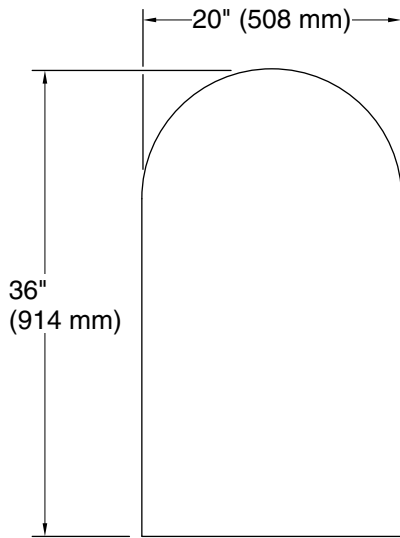

Technical Information

All product dimensions are nominal.

Lighting included: No

Notes

Install this product according to the installation instructions.