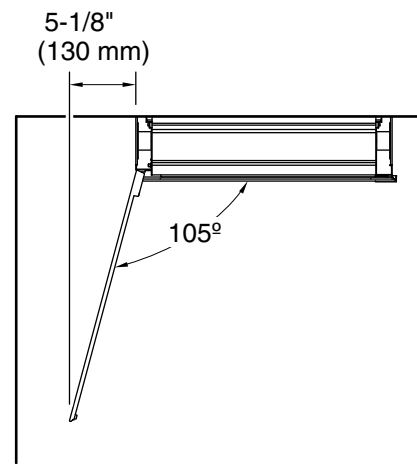

Technical Information

All product dimensions are nominal.

Lighting included: No

Notes

Install this product according to the installation instructions.