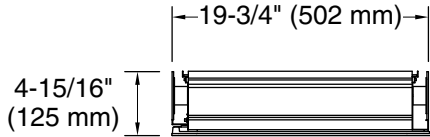

Technical Information

All product dimensions are nominal.

Lighting included: No

Notes

Install this product according to the installation instructions.