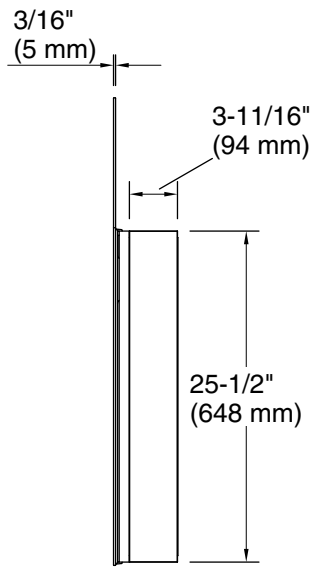

Technical Information

All product dimensions are nominal.

Lighting included: No

Notes

Install this product according to the installation instructions.