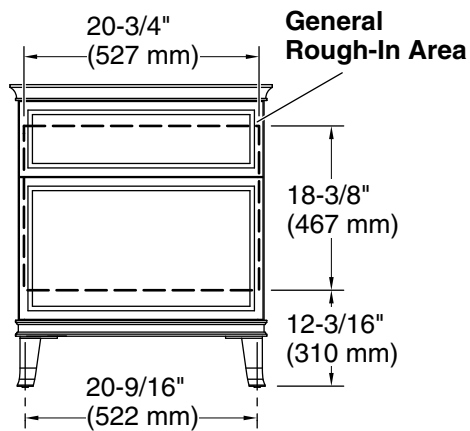

Technical Information

All product dimensions are nominal.

Lighting included: No

Notes

Install this product according to the installation instructions.