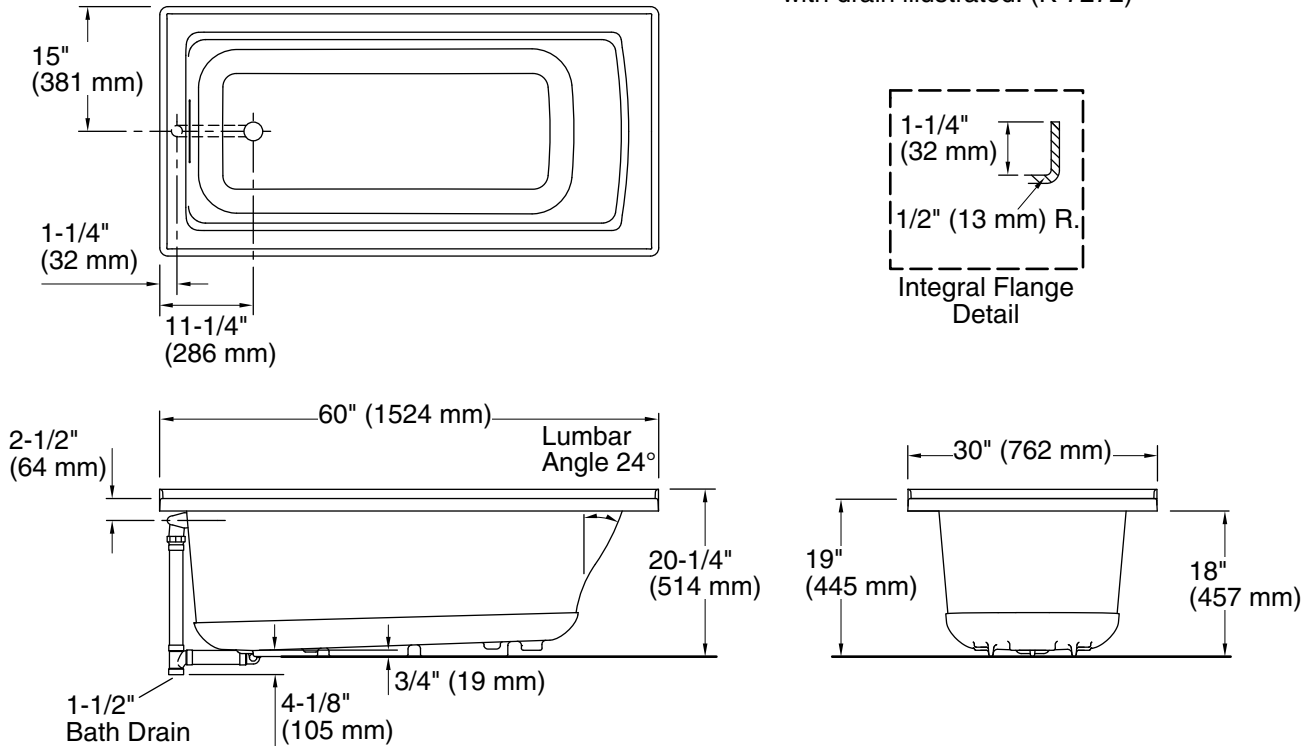

Features

- Comfort Depth® design offers a convenient 19" step-over height while retaining the same depth as a standard 21" bath
- Integral lumbar support
- Slotted overflow allows for deep soaking
- Integral flange helps prevent water from seeping behind wall and simplifies alcove installation
- Textured bottom surface
- Coordinates with other products in the Archer collection

See website for detailed warranty information.

Available Colors/Finishes

Color tiles intended for reference only.

Color	Code	Description
	0	White
	96	Biscuit
	95	Ice™ Grey
	7	Black Black™

No change in measurements if connected with drain illustrated. (K-7272)

Technical Information

All product dimensions are nominal.

Drain location:	Left
Basin area, bottom:	45-1/8" x 19-11/16" (1146 mm x 500 mm)
Basin area, top:	52-1/8" x 22-1/16" (1324 mm x 560 mm)
Weight:	58 lbs (26.3 kg)
Minimum floor load:	45 lbs/ft ² (219.7 kg/m ²)
Water depth:	15-1/8" (384 mm)
Water capacity:	57 gal (215.8 L)
Minimum flat for door:	2-9/16" (65 mm)

Notes

Measure your actual product for rough-in details.

Install this product according to the installation instructions.

The hot water supply should be 70% of the capacity of the bath or greater. Installations will vary.