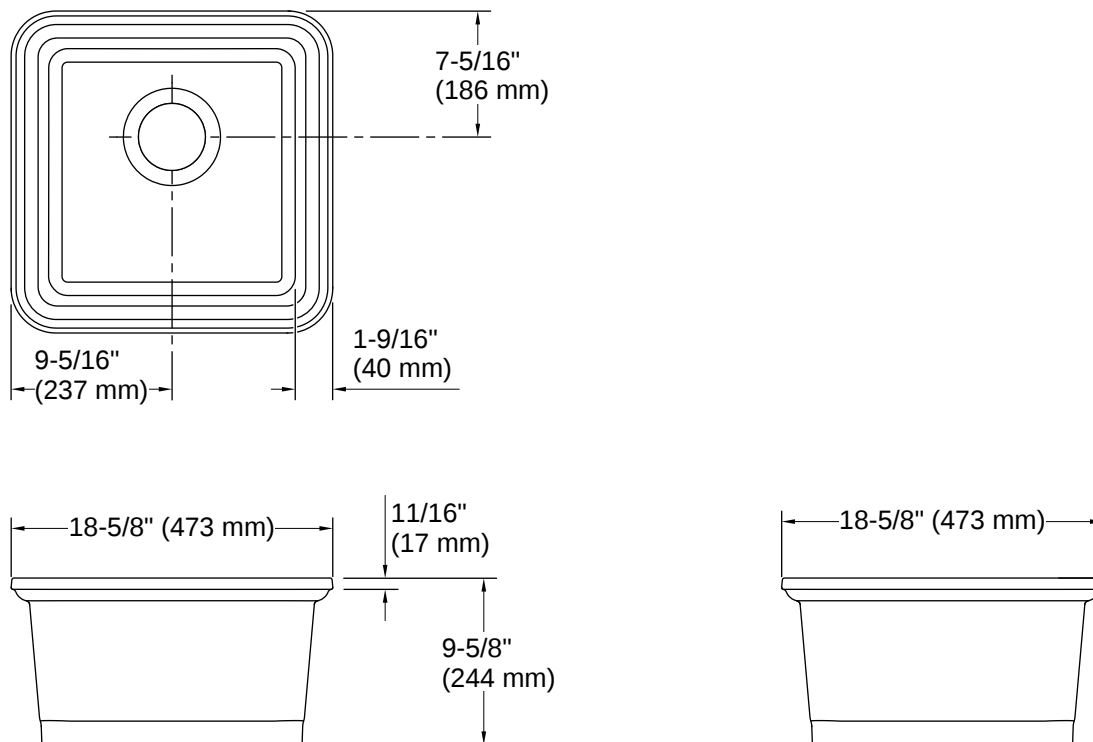

Audrine™ | K-36259-PC

18-5/8" undermount workstation bar sink

Features

- Designed in collaboration with Studio McGee
- Single bowl
- 9" (229 mm) depth provides generous workspace
- Rear drain increases workspace in the sink and allows for more storage space underneath the sink
- Bowl slopes toward drain to minimize water pooling
- 21" (533 mm) minimum base cabinet width
- Box Includes: Sink, color-matched sink rack, wire basket and colander, white oak cutting board
- Sink drain with strainer sold separately

THE BOLD LOOK
OF **KOHLER**

Codes/Standards

ASME A112.19.2/CSA B45.1

Technical Information

All product dimensions are nominal.

Drain Hole Diameter:	3-7/8" (98 mm)
Minimum Base Cabinet Width:	21" (533 mm)
Basin Configuration:	Single Bowl
Basin Length:	15-1/2" (394 mm)
Basin Width:	15-1/2" (394 mm)
Basin Depth:	9" (229 mm)

Installation

- Undermount

Installation Notes

Install this product according to the installation instructions.

We recommend measuring the actual sink to be installed to create the countertop cut out to ensure exact fit