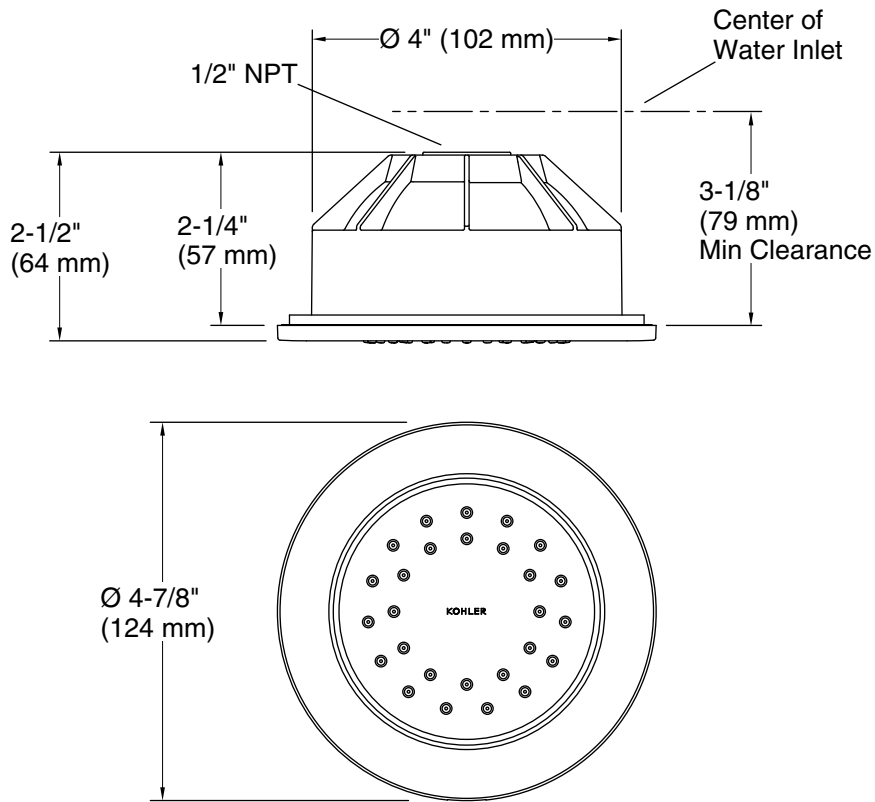

Features

- MasterClean™ sprayface features an easy-to-clean surface that withstands mineral buildup.
- ½" NPT connection.
- Single-function 27-nozzle body spray delivers a stimulating spray.
- Fully adjustable sprayface pivots for targeted hydromassage.
- Low-profile design complements any decor.
- 2.0 gpm (7.6 lpm) maximum flow rate at 80 psi (5.5 bar).
- ½" NPT connection.

Technical Information

All product dimensions are nominal.

Notes

Install this product according to the installation instructions.