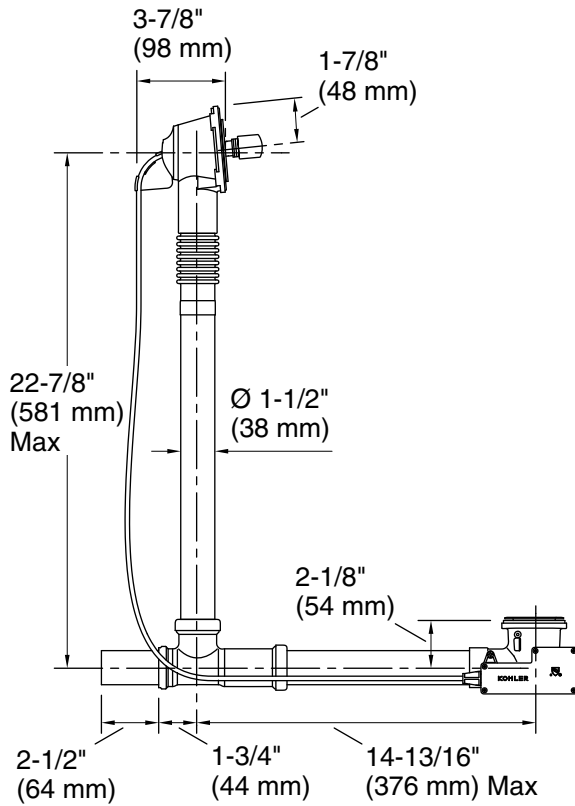

Features

- For use with Tea-for-Two® baths and whirlpools
- 33" (838 mm) length external cable
- Designed specifically for use with Tea-for-Two bath drain trim (sold separately)
- No internal linkages to minimize the potential for clogging

K-23857 Bath drain trim

Codes/Standards

ASME A112.18.2/CSA B125.2

KOHLER® One-Year Limited Warranty

See website for detailed warranty information.

Above-the-Floor

Through-the-Floor

Technical Information

All product dimensions are nominal.

Drain included: Yes