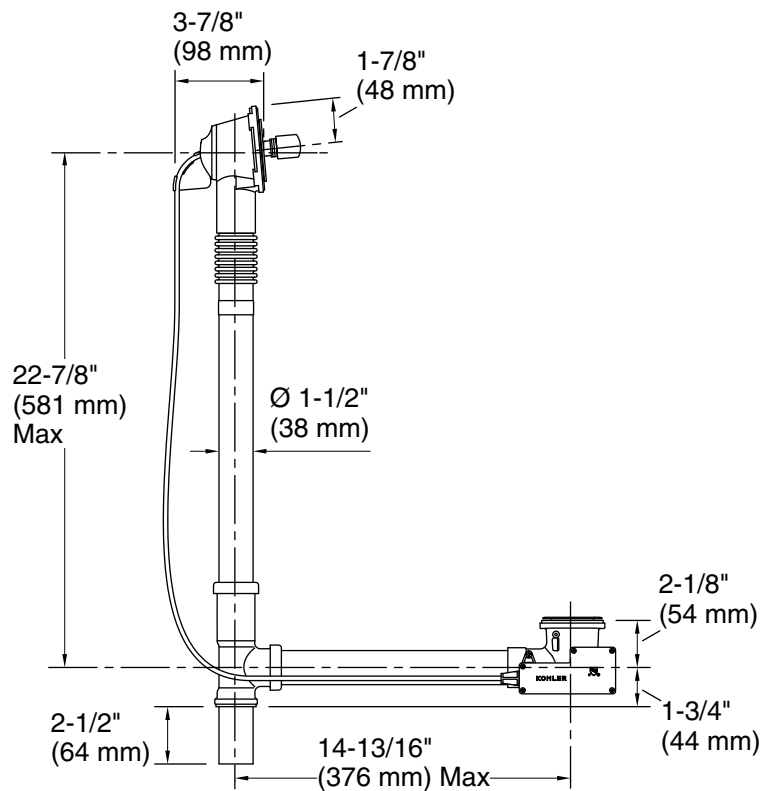

Features

- For use with Tea-for-Two® baths and whirlpools
- 33" (838 mm) length external cable
- Designed specifically for use with Tea-for-Two bath drain trim (sold separately)
- No internal linkages to minimize the potential for clogging

K-23857 Bath drain trim

Codes/Standards

ASME A112.18.2/CSA B125.2

KOHLER® One-Year Limited Warranty

See website for detailed warranty information.

Above-the-Floor

Through-the-Floor

Technical Information

All product dimensions are nominal.

Drain included: Yes