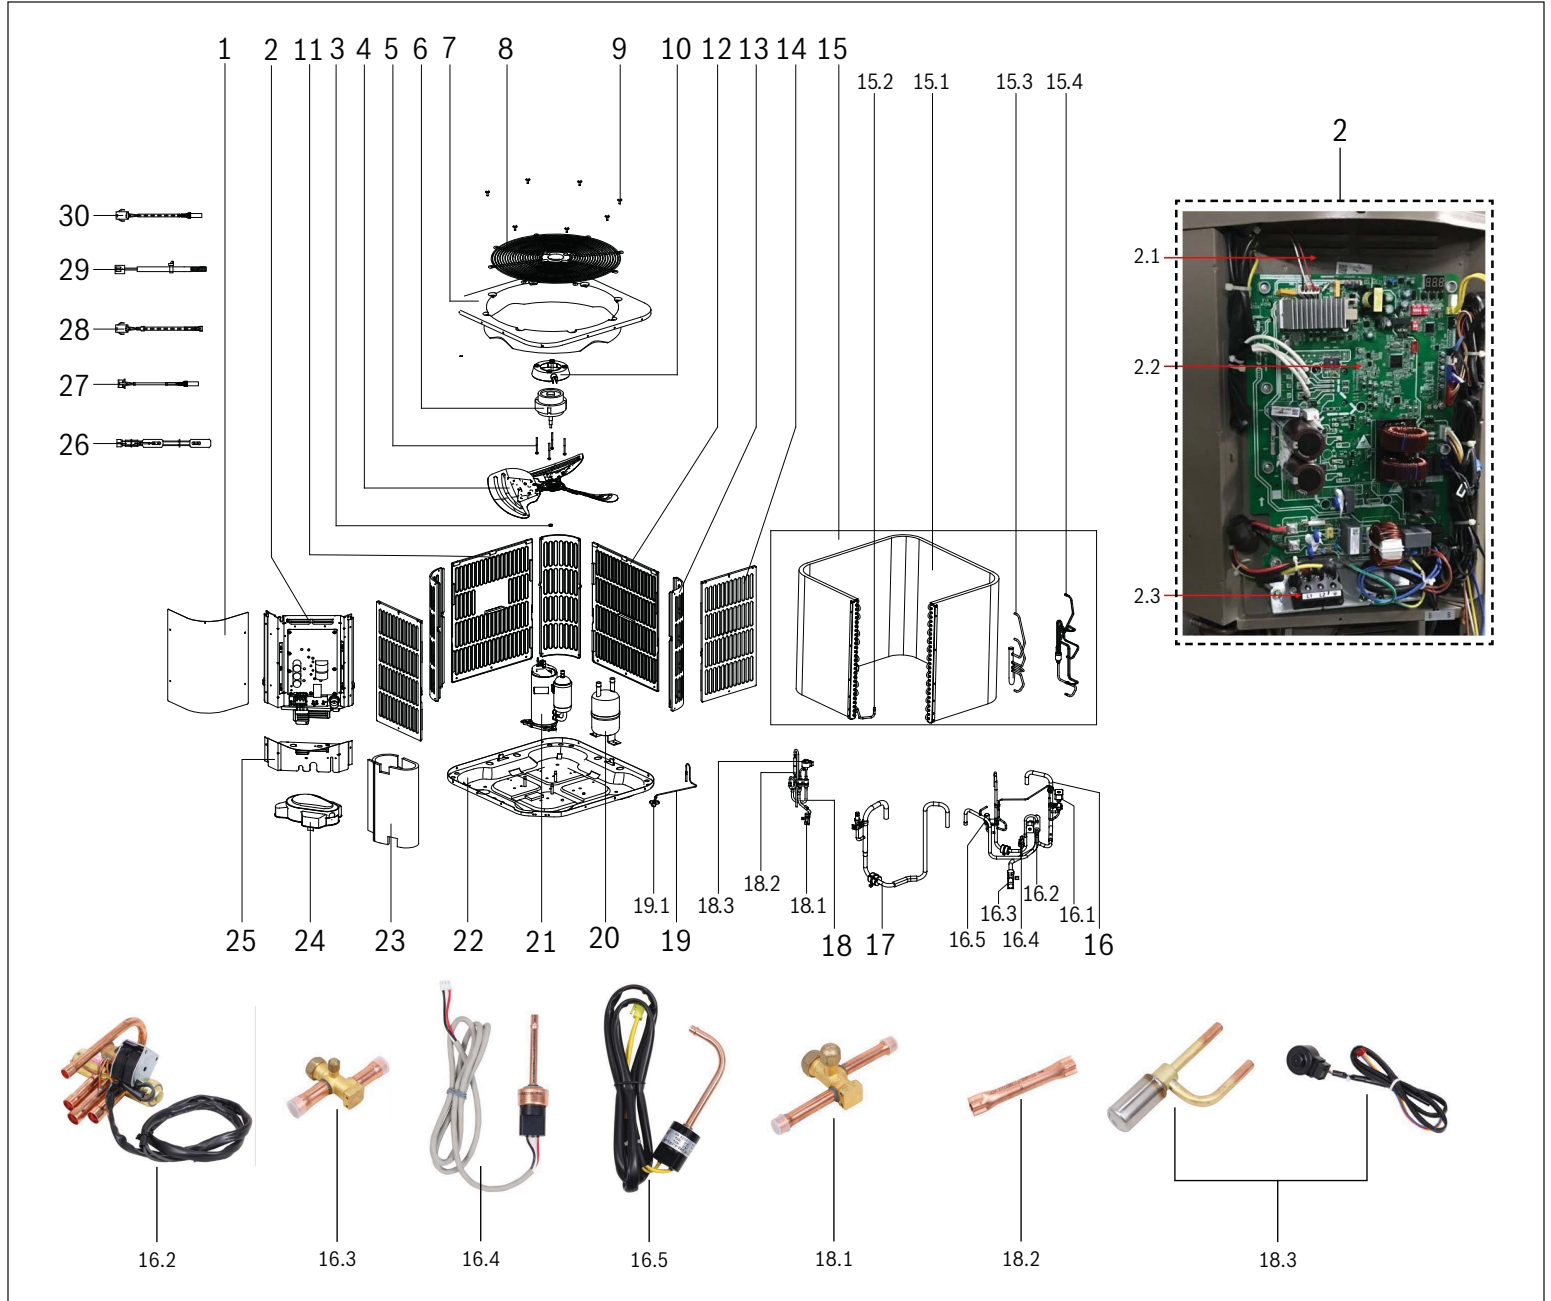

## 3 Ton Capacity

Pos.	Description	Qty	Ordering no.	BOVA36-15 (3 Ton)	Recommended Stock	Remarks
1	Service Access Panel	1.0	8733956888	■		
2	Control Board Assembly	1.0	8733956889	■		
2.1	Control Board Mounting Panel	1.0	8733956890	■		
2.2	Outdoor Control Board	1.0	8733956891	■	✓	
2.3	High Voltage Terminal Block	1.0	8733953148	■		
3	Nuts for outdoor fan	1.0	8733941801	■		
4	Fan Blade	1.0	8733941802	■	✓	
5	Motor Mounted Bolt	4.0	8733941845	■		
6	Outdoor ECM Motor	1.0	8733956892	■	✓	
7	Top Cover Assembly	1.0	8733956893	■		
8	Top Cover Grate	1.0	8733956894	■		
9	Top Cover Grate Bolts	4.0	8733956895	■		
10	Motor Installation Board Ass'y	1.0	8733941847	■		
11	Side Coil Guard (with Bosch logo)	1.0	8733956962	■		
12	Side Louver Panel 1	2.0	8733956896	■		
13	Round Louver Panel	3.0	8733953152	■		
14	Side Louver Panel 2	2.0	8733956897	■		
15	Condenser Coil Assembly	1.0	8733956946	■		
15.1	Condenser Coil	1.0	8733956948	■		
15.2	Condenser Transition Pipe	1.0	8733941814	■		
15.3	Condenser Input Assembly	1.0	8733956949	■		
15.4	Condenser Output Assembly	1.0	8733956950	■		
16	Reversing Valve System Assembly	1.0	8733956902	■	✓	
16.1	Pressure Equalizer Valve (PEV)	1.0	8733953158	■	✓	
16.2	Reversing Valve	1.0	8733941816	■	✓	
16.3	Suction Valve	1.0	8733941819	■	✓	
16.4	Pressure Transducer	1.0	8733953160	■	✓	
16.5	High Pressure Switch	1.0	8733941857	■	✓	
17	Suction Pipe Assembly	1.0	8733956903	■		
18	High Pressure Valve Assembly	1.0	8733953162	■	✓	
18.1	Liquid Valve	1.0	8733941822	■	✓	
18.2	Check Valve	1.0	8733941823	■		
18.3	EEV Assembly	1.0	8733953398	■	✓	
19	Gauge Port Assembly	1.0	8733941826	■		
19.1	Gauge Port	1.0	8733941827	■		
20	Accumulator	1.0	8733941828	■		
21	DC Inverter Compressor	1.0	8733953165	■	✓	
22	Base Pan	1.0	8733956905	■		
23	Compressor Insulation	1.0	8733956906	■		
24	Compressor Rubber Cap	1.0	8733956907	■		
25	Service Port Access Panel	1.0	8733956908	■		
26	Crankcase Heater	1.0	8733941834	■		
27	Liquid Line Temperature Sensor (T3L)	1	8733956909	■	✓	
28	Compressor Discharge Temperature Sensor (T5)	1	8733956910	■	✓	
29	Outdoor Coil Temperature Sensor (T3)	1	8733953173	■	✓	
30	Ambient Temperature Sensor (T4)	1	8733956911	■	✓	