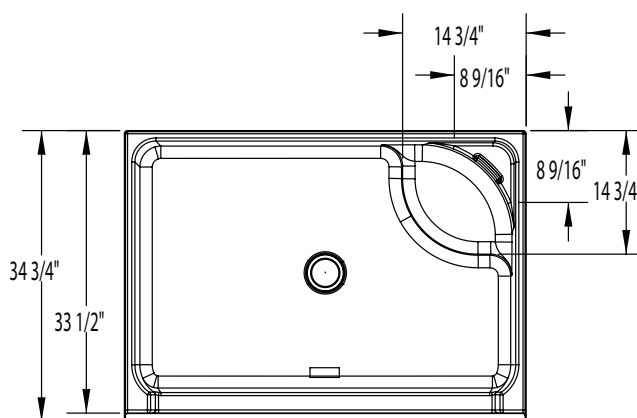

# 1483OS

48 x 33 1/2 x 72 (1220 x 850 x 1830)  
inches (mm)

**FEATURES** lbs (kg) Dimensional Tolerance  $\pm \frac{3}{16}$ ". Dimensions needed for site preparation should be measured from the unit. Aquatic assumes no responsibility for preparatory work.

## DIMENSIONS

Specifications	inches (mm)
Width: Overall / Net	48 (1220)
Depth: Overall / Net	34 3/4 (885) / 33 1/2 (850)
Height: Overall / Net	73 (1860) / 72 (1830)
Enclosure Opening	41 3/4 (1060)
Skirt Height	6 (150)
Drain Rough-In (from Back Wall)	17 (430)
Drain Rough-In (from Side Wall)	23 7/8 (605)
Drain: Diameter / Clearance	3 1/4 (85) / 3/4 (20)

## FRAMING DIMENSIONS inches (mm)

Type	D Depth	W Width	H Height	A	B	C
Alcove	34 3/4 (885)	48 1/8 (1220)	-	Box Out	23 7/8 (605)	17 (430)