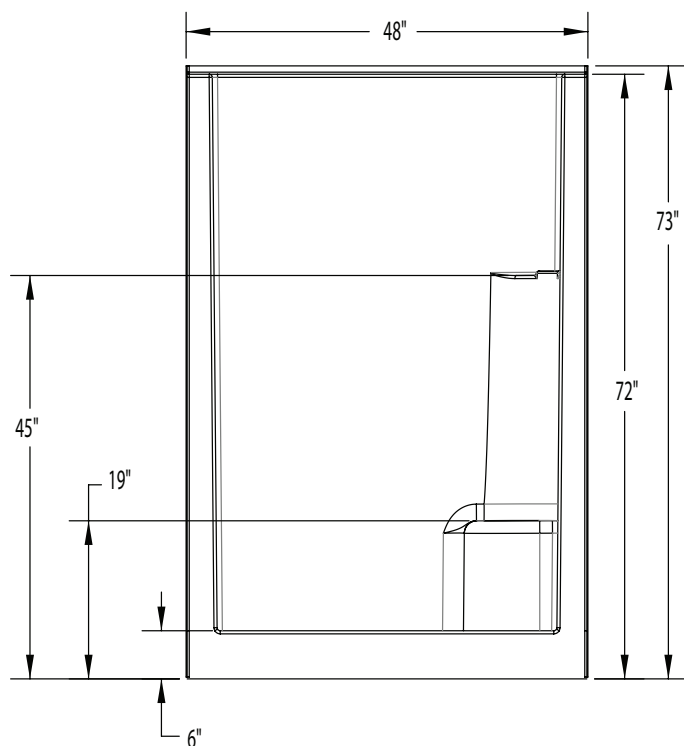

# 1483OS – EVERYDAY SHOWERS

inches (mm)

48 x 33 1/2 x 72 (1220 x 850 x 1830) • Fax on Demand #1029

MODEL #1483OS

SUPERCORE SHOWER #1483OSSC

# 1483OS

48 x 33 1/2 x 72 (1220 x 850 x 1830)  
inches (mm)

**FEATURES** lbs (kg) Dimensional Tolerance  $\pm \frac{3}{16}$ ". Dimensions needed for site preparation should be measured from the unit. Aquatic assumes no responsibility for preparatory work.

## DIMENSIONS

Specifications	inches (mm)
Width: Overall / Net	48 (1220)
Depth: Overall / Net	34 3/4 (885) / 33 1/2 (850)
Height: Overall / Net	73 (1860) / 72 (1830)
Enclosure Opening	41 3/4 (1060)
Skirt Height	6 (150)
Drain Rough-In (from Back Wall)	17 (430)
Drain Rough-In (from Side Wall)	23 7/8 (605)
Drain: Diameter / Clearance	3 1/4 (85) / 3/4 (20)

## FRAMING DIMENSIONS inches (mm)

Type	D Depth	W Width	H Height	A	B	C
Alcove	34 3/4 (885)	48 1/8 (1220)	-	Box Out	23 7/8 (605)	17 (430)