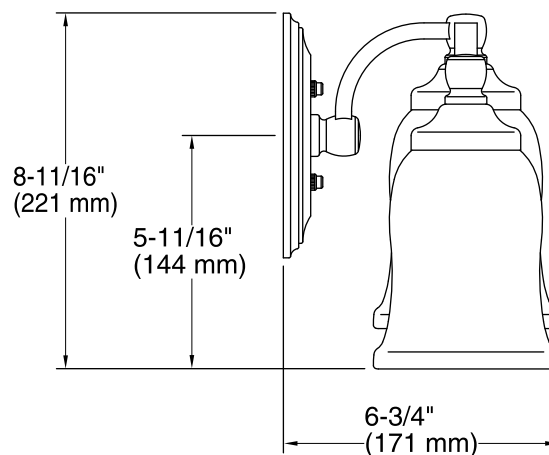

The wall sconce shall be of metal construction. Product shall include installation hardware. Product shall require a maximum 100-W bulb (not supplied) for each light. Product shall be positioned facing up or down. Product shall complement the Bancroft Suite. Wall sconce shall be Kohler Model K-11423.