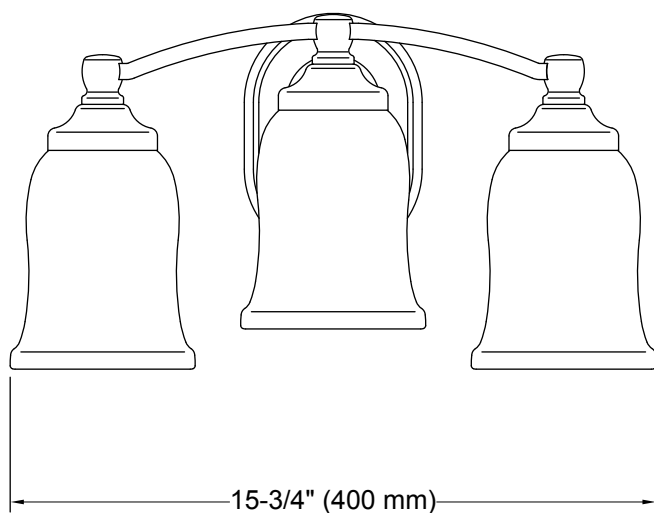

The wall sconce shall be of metal construction. Product shall include installation hardware. Product shall require a maximum 100-W bulb (not supplied) for each light. Product shall be positioned facing up or down. Product shall complement the Bancroft Suite. Wall sconce shall be Kohler Model K-11423.