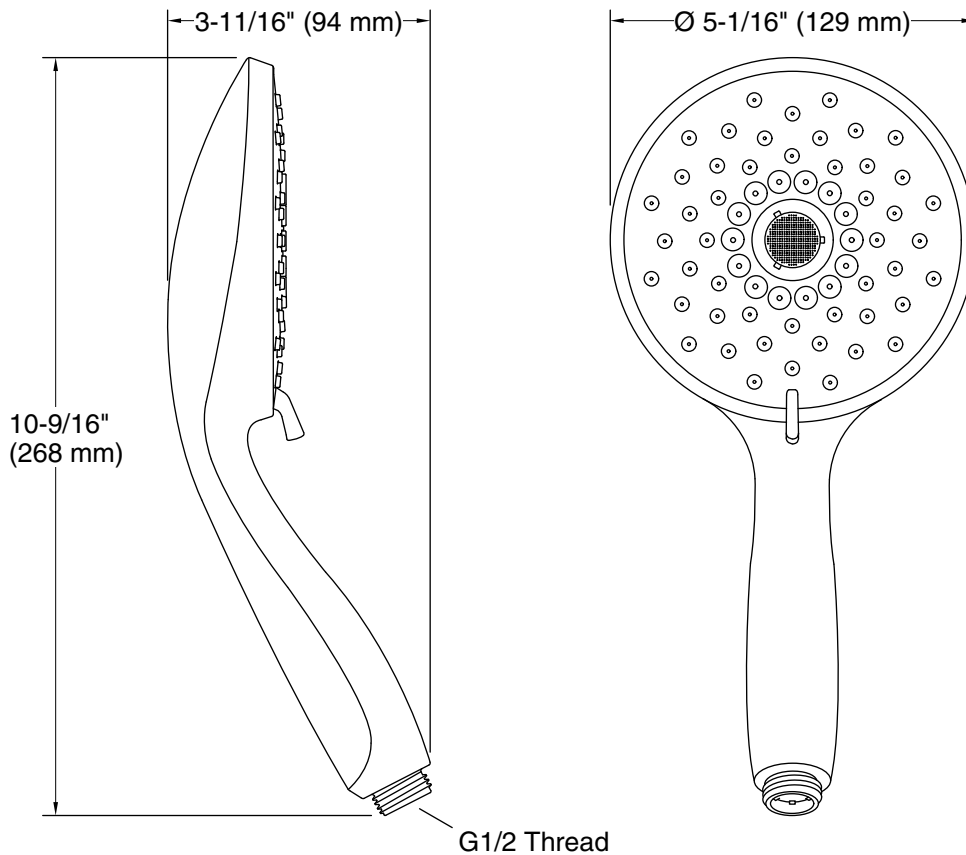

Technical Information

All product dimensions are nominal.

Handshower:

Rated maximum flow: 1.75 gal/min (6.6 l/min)

Notes

Install this product according to the installation instructions.

Plumbing codes require an atmospheric vacuum breaker (such as Kohler Model K-9660) be installed in-line with handshowers. Please consult with local plumbing officials.

ADA, OBC, CSA B651 compliant when installed to the specific requirements of these regulations.