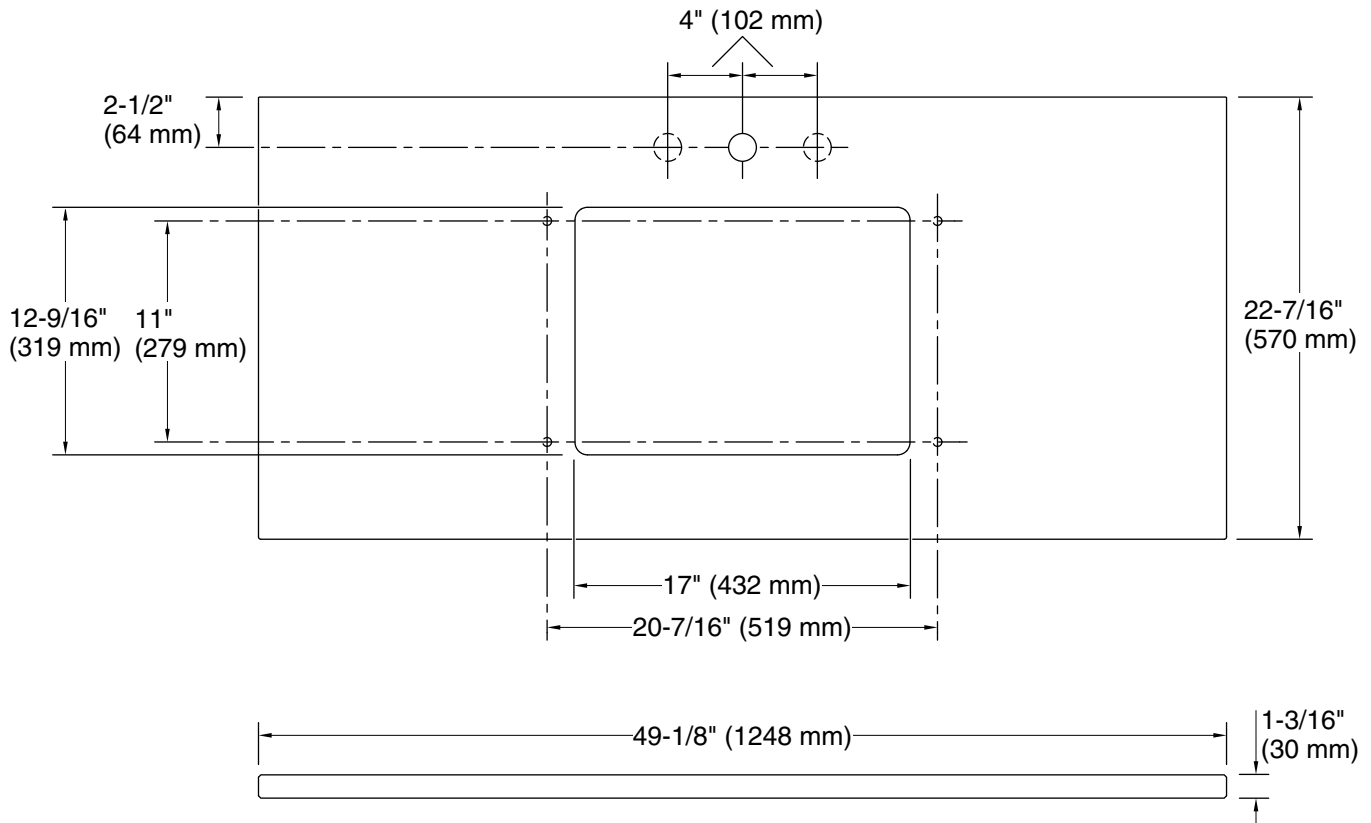

Material

- Silestone® quartz

Installation

- Vanity top
- Single faucet hole with pilot holes for optional 8" (203 mm) widespread faucet configuration

Recommended Products/Accessories

- K-2882 19-3/4" rectangular undermount bathroom sink
- K-2330 19-3/4" rectangular undermount bathroom sink
- K-20000 20-1/2" rectangular undermount bathroom sink

Available Colors/Finishes

Color tiles intended for reference only.

Color	Code	Description
	EMQ	ET Marquina
	EST	ET Statuario
	MMW	Miami White

Technical Information

All product dimensions are nominal.

Center(s): 8" (203 mm)

With overflow: No

Number of deck
holes: 3

Notes

Install this product according to the installation instructions.