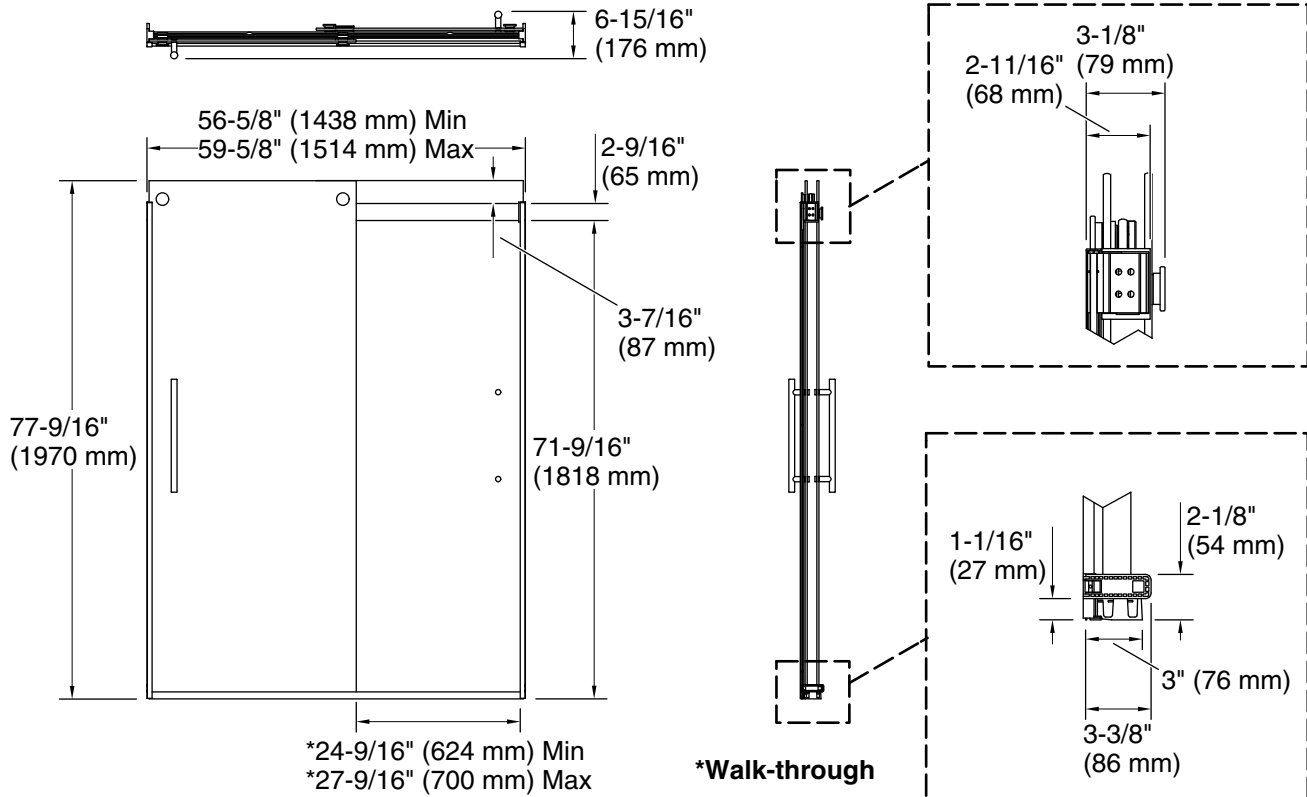

Technical Information

All product dimensions are nominal.

Base-To-Wall	1/2" (13 mm)
Radius – Max:	
Shower Ledge Min	2-1/2" (64 mm)
Flat:	
Shower Wall Min	3-1/2" (89 mm)
Flat:	

Notes

Install this product according to the installation instructions.

The vertical opening should be a minimum of 80-1/2" (2045 mm) to allow for installation clearance.