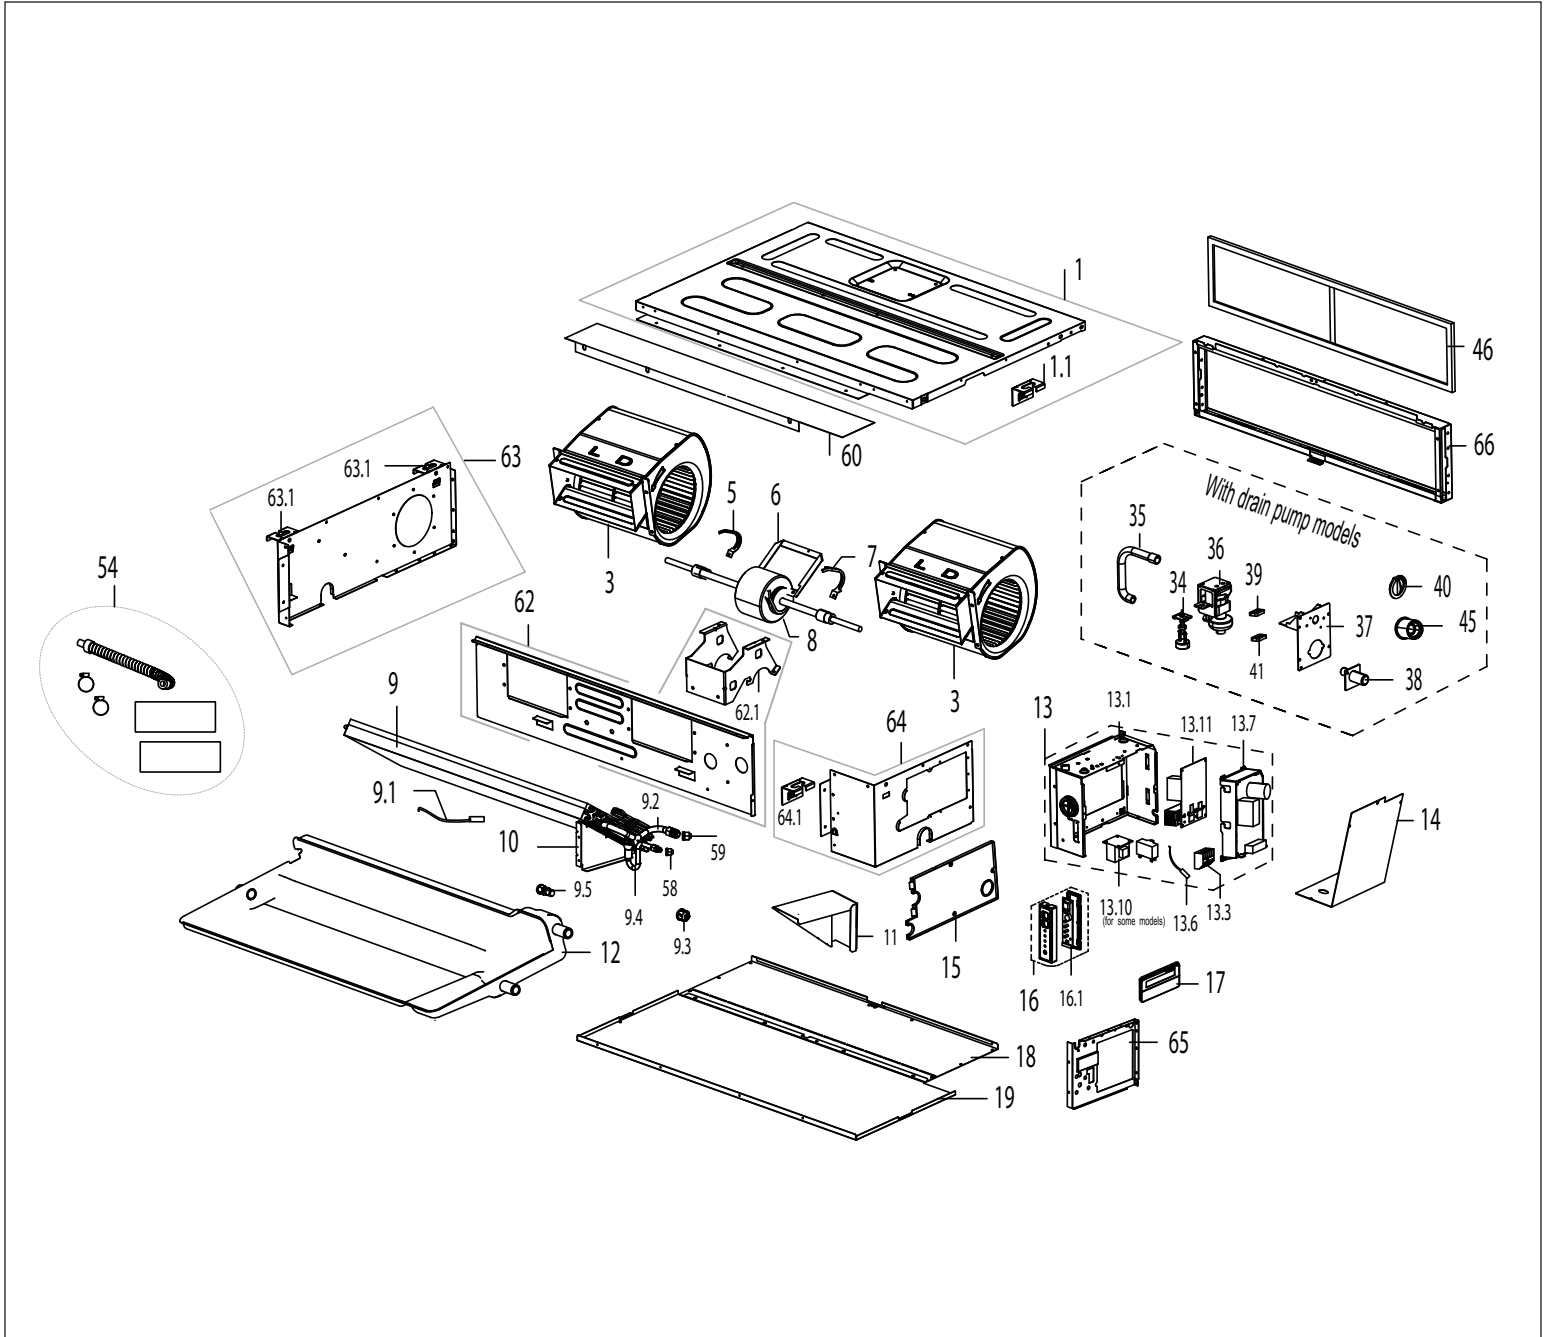

Bosch Climate 5000 Series Ducted Indoor Unit

BMS500-AAU024-1AHDXB | BMS500-AAU036-1AHDXB | BMS500-AAU048-1AHDXB

Pos.	Description	Qty	BMS500-AAU024-1AHDXB	BMS500-AAU036-1AHDXB	BMS500-AAU048-1AHDXB	Recommended Stock	Remarks
1	Top Panel	1.0	8-733-953-955	8-733-954-001	8-733-954-020		
1.1	Mounting bracket	1.0	8-733-953-956	8-733-953-956	8-733-953-956		
3	Fan housing	2.0	8-733-953-957	8-733-954-002	8-733-954-021	✓	
5	Fan motor bracket (left)	1.0	8-733-953-958	8-733-953-958	8-733-953-958	✓	
6	Fan motor mounting bracket	1.0	8-733-953-959	8-733-954-003	8-733-954-003	✓	
7	Fan motor bracket (right)	1.0	8-733-953-960	8-733-953-960	8-733-953-960	✓	
8	Double shaft fan motor	1.0	8-733-953-961	8-733-954-004	8-733-954-022	✓	
9	Evaporator coil assembly	1.0	8-733-953-962	8-733-954-005	8-733-954-23	✓	
9.1	Pipe temperature sensor	1.0	7-738-005-560	7-738-005-560	7-738-005-560	✓	
9.2	Evaporator outlet pipe	1.0	8-733-953-963	8-733-953-963	8-733-954-024		
9.3	Pipe Nut	1.0	8-733-953-964	8-733-953-964	8-733-953-964		
9.4	Evaporator inlet pipe	1.0	8-733-953-965	8-733-954-006	8-733-954-025		
9.5	Detection valve	1.0	8-733-953-651	8-733-953-651	8-733-953-651		
10	Evaporator right support panel	1.0	8-733-953-967	8-733-953-967	8-733-954-026		
11	Drain pan channel	1.0	8-733-953-968	8-733-953-968	8-733-954-027		
12	Drain pan	1.0	8-733-953-969	8-733-954-007	8-733-954-028	✓	
13	Electronic control box assembly	1.0	8-733-953-970	8-733-954-008	8-733-954-029		
13.1	Electronic control box	1.0	8-733-953-971	8-733-953-971	8-733-954-030		
13.3	Terminal	1.0	8-733-953-575	8-733-954-009	8-733-954-009		
13.6	Room temperature sensor	1.0	8-733-953-576	8-733-953-576	8-733-953-576	✓	
13.7	Main control board	1.0	8-733-953-974	8-733-954-010	8-733-954-010	✓	
13.10	Reactor	1.0	8-733-945-639	8-733-945-639	8-733-945-639		
13.11	Inverter board	1.0	8-733-953-975	8-733-954-011	8-733-954-031	✓	
14	Electrical Control Box Cover	1.0	8-733-953-976	8-733-953-976	8-733-954-032		
15	Pipe clamp board subassembly	1.0	8-733-953-977	8-733-953-977	8-733-953-977		
16	Display board assembly	1.0	8-733-953-978	8-733-953-978	8-733-953-978	✓	
16.1	Display board	1.0	8-733-953-979	8-733-953-979	8-733-953-979		
18	Rear bottom panel	1.0	8-733-953-981	8-733-954-013	8-733-954-033		
19	Front bottom panel	1.0	8-733-953-982	8-733-954-014	8-733-954-034		
35	Water drain pump tube	1.0	8-733-953-983	8-733-953-983	8-733-953-983		
36	Drain pump	1.0	8-733-953-984	8-733-953-984	8-733-953-984	✓	
37	Drain pump bracket	1.0	8-733-953-985	8-733-953-985	8-733-953-985		
38	Drain pipe	1.0	8-733-953-986	8-733-953-986	8-733-953-986		
39	Drain pump rubber washer	1.0	8-733-953-987	8-733-953-987	8-733-953-987		
41	Drain pump rubber washer	1.0	8-733-953-631	8-733-953-631	8-733-953-631		
45	Rubber plug	1.0	8-733-953-989	8-733-953-989	8-733-953-989		
46	Air filter	1.0	8-733-953-990	8-733-954-015	8-733-954-035	✓	
54	Accessory kit	1.0	8-733-953-635	8-733-953-635	8-733-953-635		
58	Copper nut	1.0	8-733-953-586	8-733-953-586	8-733-953-586		
59	Copper nut	1.0	8-733-953-585	8-733-953-585	8-733-953-585		
60	Top sleeve	1.0	8-733-953-994	8-733-954-016	8-733-954-036		
62	Fan motor bracket mounting assembly	1.0	8-733-953-995	8-733-954-017	8-733-954-037		
62.1	Fan motor mount	1.0	N/A	N/A	8-733-954-038		
63	Left panel	1.0	8-733-953-996	8-733-953-996	8-733-954-039		
63.1	Mounting bracket	2.0	8-733-953-997	8-733-953-997	8-733-953-997		
64	Right panel	1.0	8-733-953-998	8-733-953-998	8-733-954-040		
64.1	Mounting bracket	1.0	8-733-953-997	8-733-953-997	8-733-953-997		
65	Right side plate cover	1.0	8-733-953-999	8-733-953-999	8-733-954-041		
66	Rear panel	1.0	8-733-954-000	8-733-954-018	8-733-954-042		