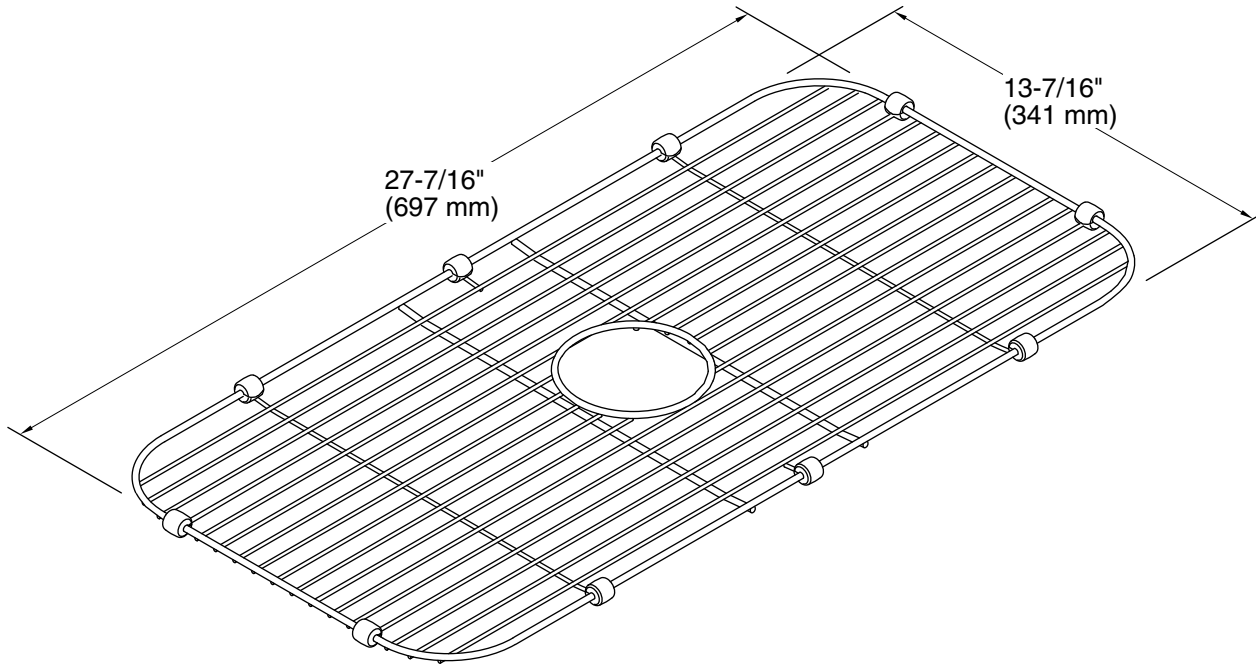

Available Colors/Finishes

Color tiles intended for reference only.

Color	Code	Description
	ST	Stainless Steel

Undertone®
Sink rack for Undertone® sinks
K-5474

Technical Information

All product dimensions are nominal.