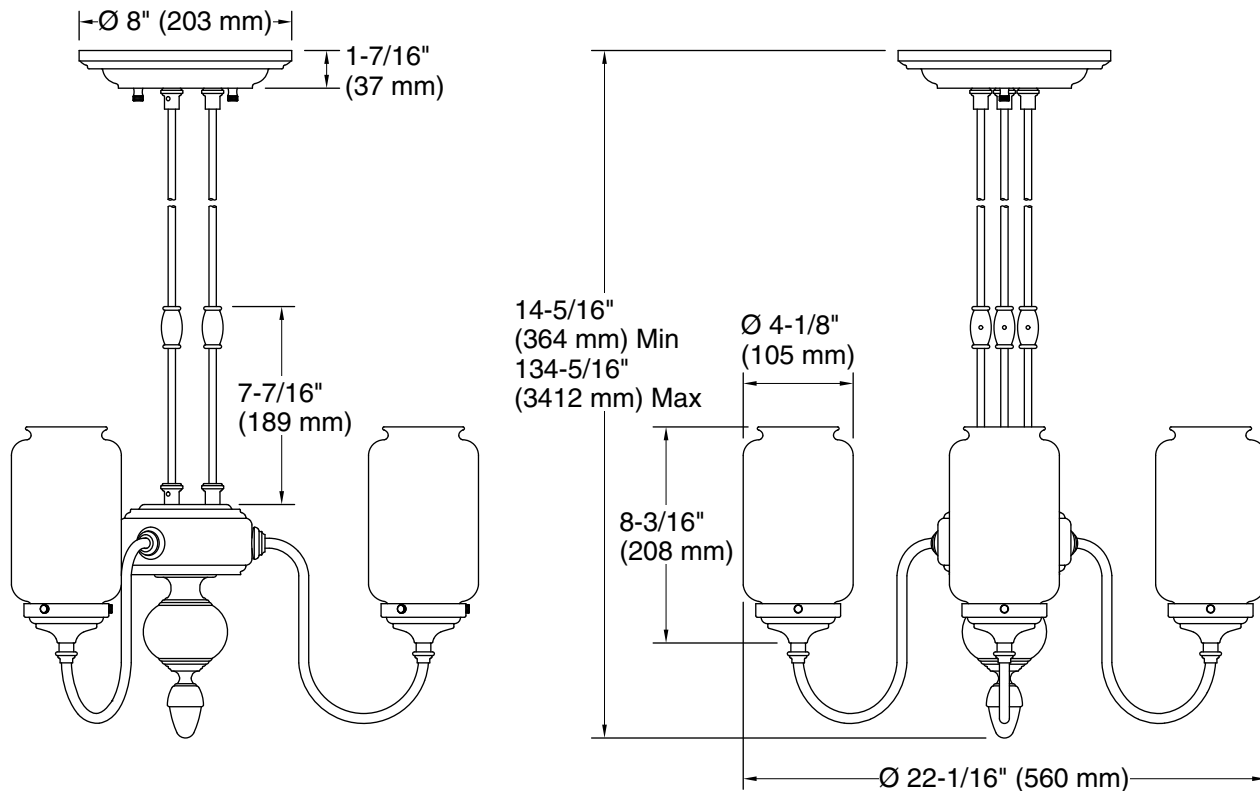

Required Electrical Service

One circuit required.

Lights: 120 V, 60 Hz

Technical Information

All product dimensions are nominal.

Installation Type: Ceiling-mount

Material: Brass

Number of Lights: 3

Lighting Type: Socket-based

Socket Type: E-26 Medium

Number of Shades: 6

Shade Type: Glass - frosted, Glass - clear

Hanging Type: Cord

Height: 14-5/16" (363 mm) -
134-5/16" (3411 mm)

Electrical component rating: Socket Rating: 60 Hz, 40 W, 1200
Lumens, 3000K