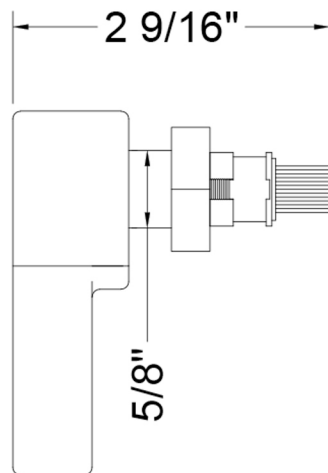

Toilet Tank Trip Lever To Fit TOTO

Model #: 9391-

FEATURES:

- Toilet tank "trip" lever to fit TOTO model: THU390, THU416, THU466, THU485, THU733, THU806
- Brass handle
- Fits TOTO Models: Connely 1G, Promenade II 1G, Carlyle II 1G, Nexus 1G, Vespian II 1g, Drake II 1G, Aqua IV Cube, Aqua IV Arc, Ultramax II 1G, and fits all TOTO side mount lever Dual Flush

SPECIFICATION DRAWING:

SIDE VIEW

FRONT VIEW