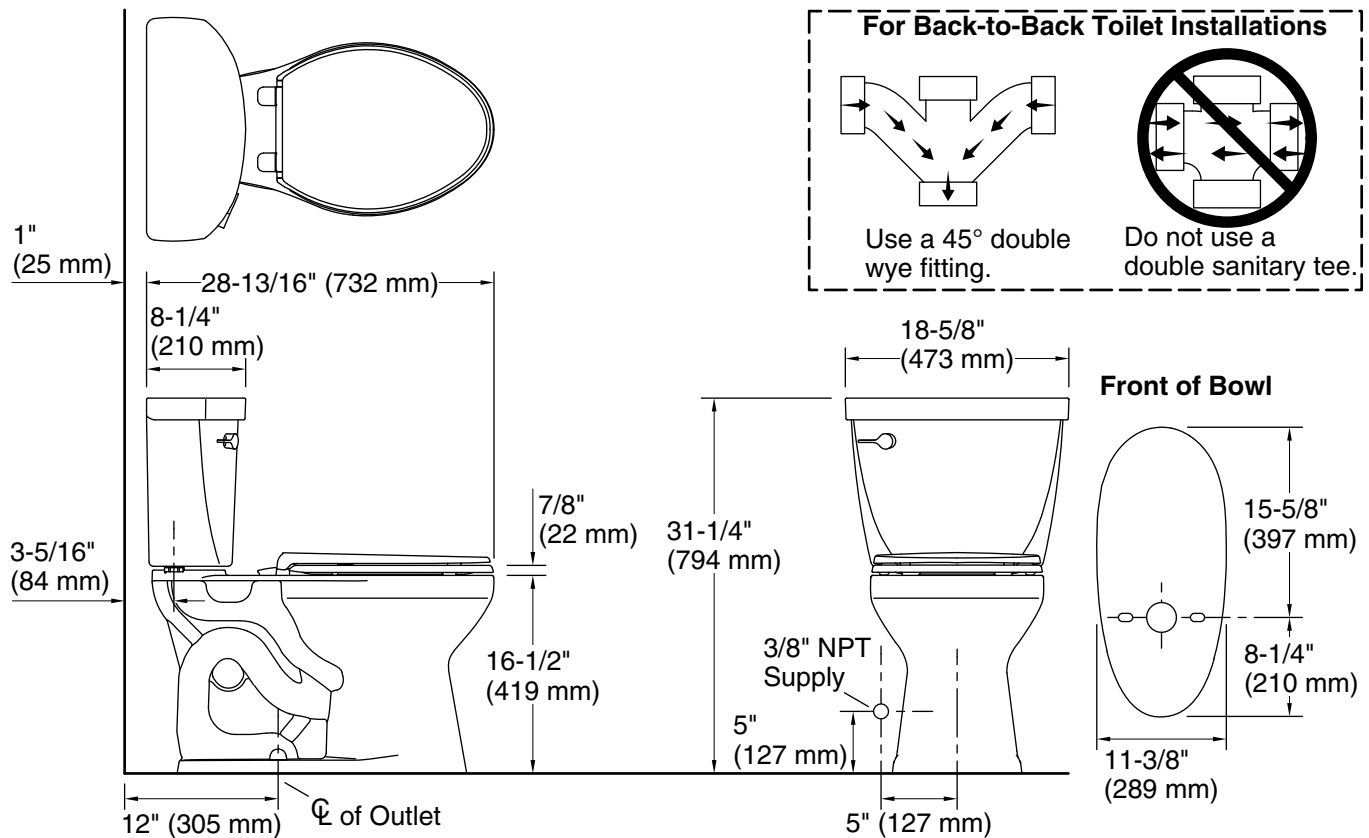

### Features

- Two-piece design
- Elongated bowl offers added room and comfort
- Comfort Height™ feature offers chair-height seating that makes sitting down and standing up easier for most adults
- 1.6 gpf (6.0 lpf)
- Left-hand Polished Chrome trip lever
- 2-1/8" (54 mm) fully glazed trapway
- Revolution 360™ flushing technology generates a forceful swirling motion to keep the bowl clean longer
- Sanitary guard where bowl and tank meet for ease of cleaning
- CleanCoat™ surface treatment inhibits the growth of water scale and mineral stains for improved ease of cleaning
- Coordinates with other products in the Cimarron collection

### Installation

- Standard 12" (305 mm) rough-in
- Seat and supply line sold separately

### Technical Information

All product dimensions are nominal.

Toilet type:	Floor-mount
Waste Outlet:	Floor
Bowl shape:	Elongated
Flush type:	Revolution 360, AquaPiston
Trap passageway:	2-1/8" (54 mm)
Water surface size:	10-3/8" x 8-1/8" (264 mm x 206 mm)
Rim to water surface:	6-5/8" (168 mm)
Rough-in:	12" (305 mm)
Seat-mounting holes:	5-1/2" (140 mm)