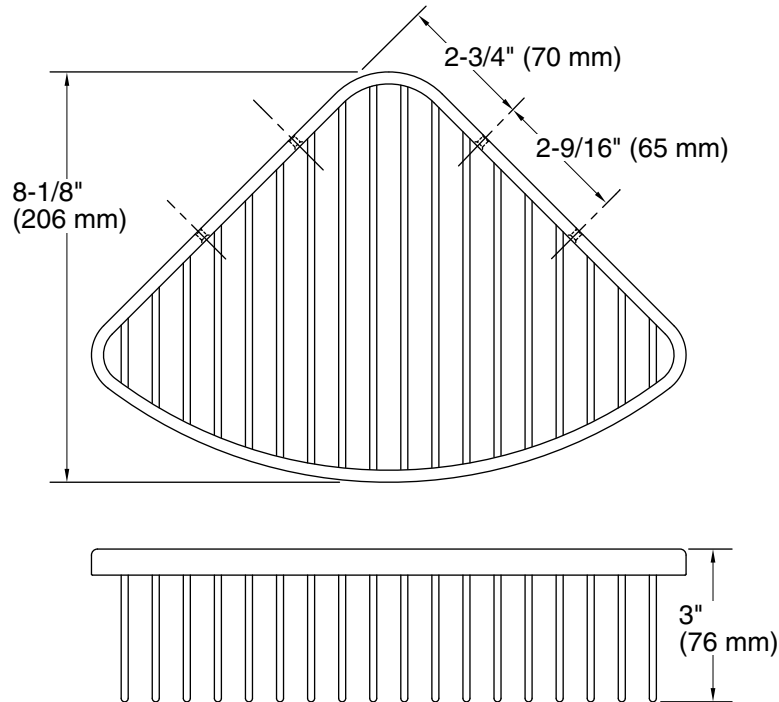

Technical Information

All product dimensions are nominal.

Material: Stainless Steel

Notes

Install this product according to the installation guide.

Shower basket must be mounted to a brace between the wall studs.

The screws (provided) must be attached to ceramic tile, cement board, or a brace between the wall studs.

If mounting on ceramic tile, do not position the screw locations of the shower basket on a grout line.

Apply silicone sealant into the drilled holes before securing the shower basket to the finished surface. This will reduce the risk of water damage behind the finished surface.