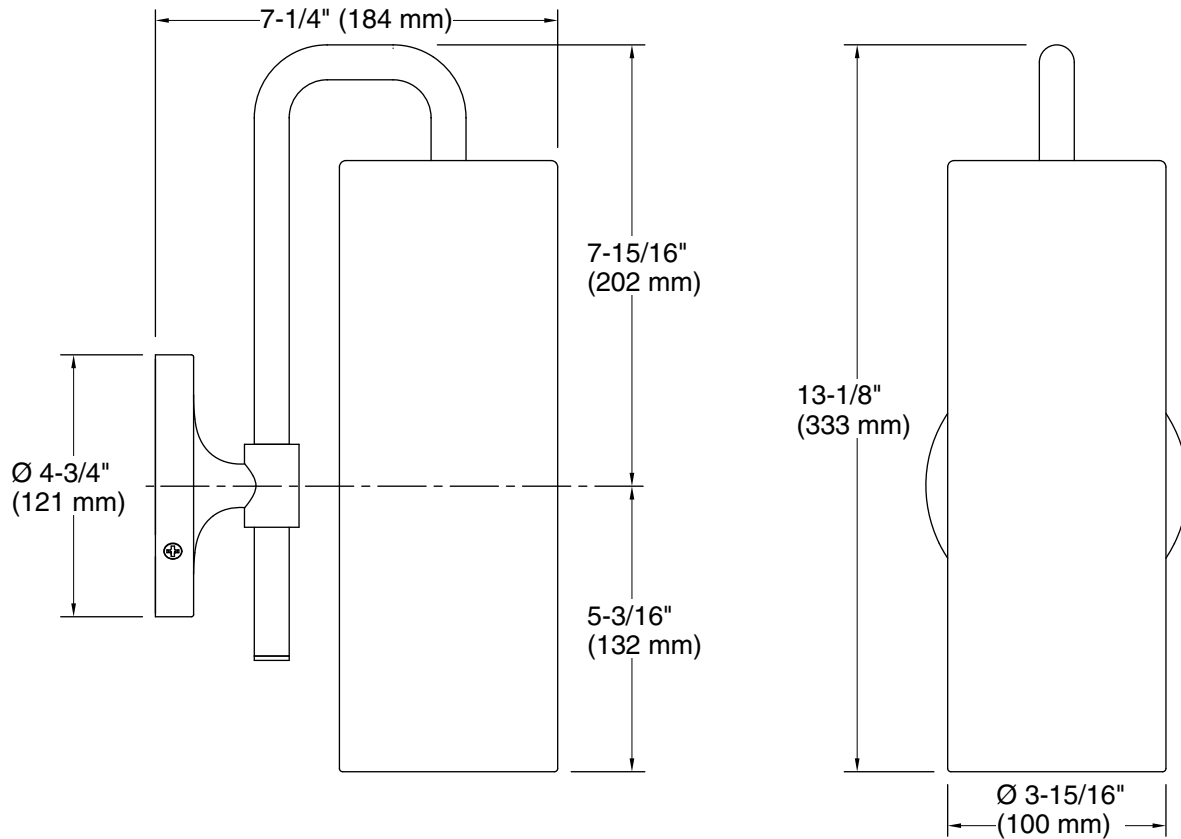

Required Electrical Service

One circuit required.

120 V, 60 Hz

Technical Information

All product dimensions are nominal.

Installation Type: Wall-mount
Material: Steel, Glass
Number of Lights: 1
Lighting Type: Socket-based
Socket Type: E-26 Medium
Number of Shades: 1
Shade Type: Glass - clear