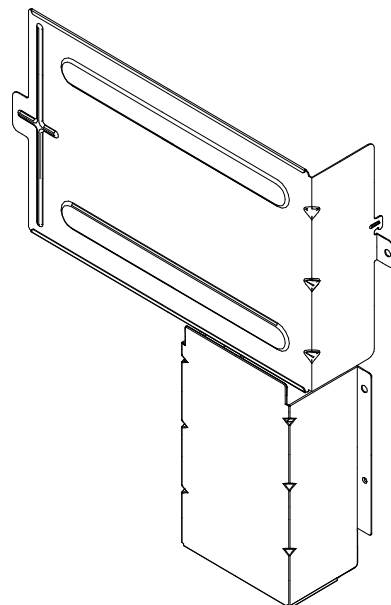

PARTS

OUTDOOR UNIT
 AOU42RGLX
 AOU48RGLX

Ref.	Description	Part number
1	Outdoor thermistor	9900820039
2	Protective net	9375381042
3	Thermo holder	9375211011
4	Top panel sub assy	9374417087
5	Front panel sub assy	9374414154
6	Service panel sub assy	9374415113
7	Pipe cover front	9378861039

Ref.	Description	Part number
8	Right panel sub assy	9374416288
9	Motor bracket sub assy	9374418169
10	Motor DC brushless (Service unit)	9379853019
11	Propeller fan assy	9366378020
12	Compressor cover A	9378611078
13	Drain assy	9303029015
14	Drain cap	313166024302
15	Conduit plate	9379938006

OUTDOOR UNIT
 AOU42RGLX
 AOU48RGLX
 Control box

Ref.	Description	Part number
21	Main PCB (42 model)	9709904558
21	Main PCB (48 model)	9709904534
22	Indicator PCB	9708678016
23	Terminal	9901148002
24	Filter PCB (42)	9709903063
24	Filter PCB (48)	9709903087
25	Thermistor	9704265012
26	Capacitor PCB	9709894132
27	Choke coil	9900624019
28	ACTPM	9707592016
29	Transistor PCB (Service unit)	9709682920
30	Heat sink (42 model)	9380358022
30	Heat sink assy (48 model)	9383694004

OUTDOOR UNIT
 AOU42RGLX
 AOU48RGLX

Ref.	Description	Part number
31	Thermistor assy (5 pins)	9900599027
32	Thermistor assy (4 pins)	9900598013
33	Condenser A sub assy (complete)	9374420261
34	Condenser B sub assy (complete)	9374422081
35	Bypass pipe A	9371324043
36	Expansion valve coil	9970098062
37	Expansion Valve Assy	9370947182