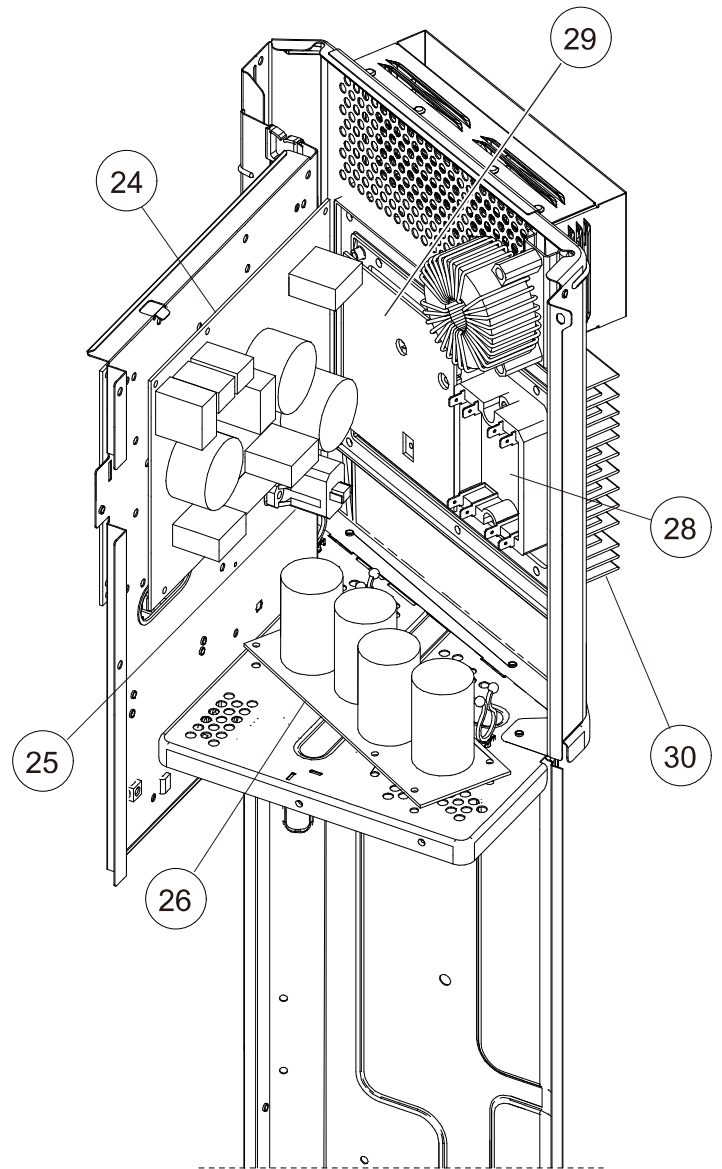

PARTS

OUTDOOR UNIT
 AOU42RGLX
 AOU48RGLX

Ref.	Description	Part number
1	Outdoor thermistor	9900820039
2	Protective net	9375381042
3	Thermo holder	9375211011
4	Top panel sub assy	9374417087
5	Front panel sub assy	9374414154
6	Service panel sub assy	9374415113
7	Pipe cover front	9378861039

Ref.	Description	Part number
8	Right panel sub assy	9374416288
9	Motor bracket sub assy	9374418169
10	Motor DC brushless (Service unit)	9379853019
11	Propeller fan assy	9366378020
12	Compressor cover A	9378611078
13	Drain assy	9303029015
14	Drain cap	313166024302
15	Conduit plate	9379938006

OUTDOOR UNIT
 AOU42RGLX
 AOU48RGLX
 Control box

Ref.	Description	Part number
21	Main PCB (42 model)	9709904558
21	Main PCB (48 model)	9709904534
22	Indicator PCB	9708678016
23	Terminal	9901148002
24	Filter PCB (42)	9709903063
24	Filter PCB (48)	9709903087
25	Thermistor	9704265012
26	Capacitor PCB	9709894132
27	Choke coil	9900624019
28	ACTPM	9707592016
29	Transistor PCB (Service unit)	9709682920
30	Heat sink (42 model)	9380358022
30	Heat sink assy (48 model)	9383694004

OUTDOOR UNIT
 AOU42RGLX
 AOU48RGLX

Ref.	Description	Part number
31	Thermistor assy (5 pins)	9900599027
32	Thermistor assy (4 pins)	9900598013
33	Condenser A sub assy (complete)	9374420261
34	Condenser B sub assy (complete)	9374422081
35	Bypass pipe A	9371324043
36	Expansion valve coil	9970098062
37	Expansion Valve Assy	9370947182