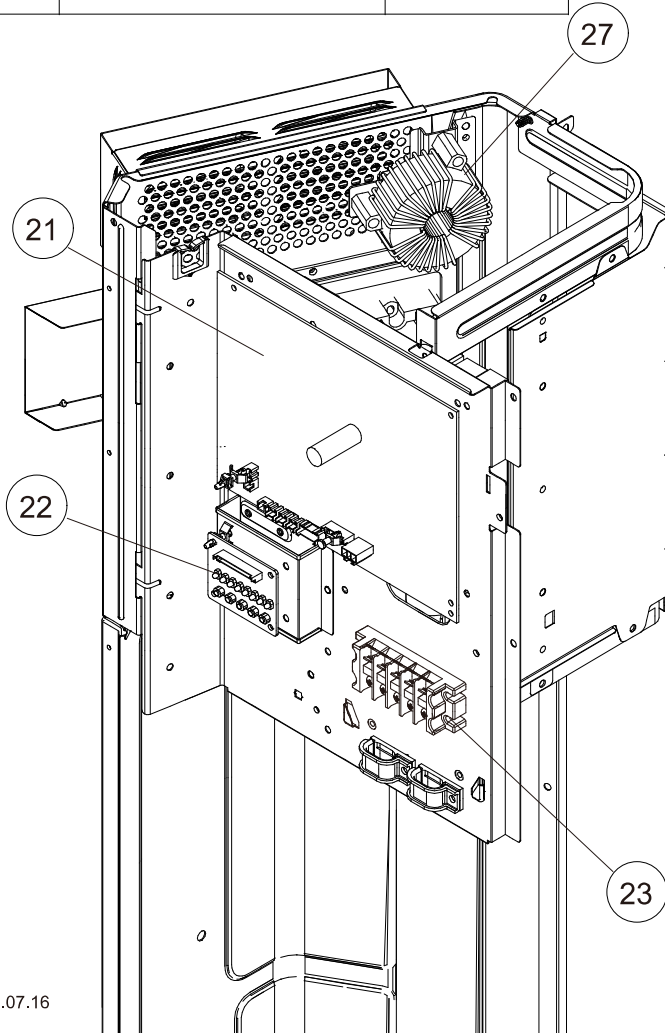

PARTS

OUTDOOR UNIT
 AOU42RGLX
 AOU48RGLX

Ref.	Description	Part number
1	Outdoor thermistor	9900820039
2	Protective net	9375381042
3	Thermo holder	9375211011
4	Top panel sub assy	9374417087
5	Front panel sub assy	9374414154
6	Service panel sub assy	9374415113
7	Pipe cover front	9378861039

Ref.	Description	Part number
8	Right panel sub assy	9374416288
9	Motor bracket sub assy	9374418169
10	Motor DC brushless (Service unit)	9379853019
11	Propeller fan assy	9366378020
12	Compressor cover A	9378611078
13	Drain assy	9303029015
14	Drain cap	313166024302
15	Conduit plate	9379938006

OUTDOOR UNIT
 AOU42RGLX
 AOU48RGLX
 Control box

Ref.	Description	Part number
21	Main PCB (42 model)	9709904558
21	Main PCB (48 model)	9709904534
22	Indicator PCB	9708678016
23	Terminal	9901148002
24	Filter PCB (42)	9709903063
24	Filter PCB (48)	9709903087
25	Thermistor	9704265012
26	Capacitor PCB	9709894132
27	Choke coil	9900624019
28	ACTPM	9707592016
29	Transistor PCB (Service unit)	9709682920
30	Heat sink (42 model)	9380358022
30	Heat sink assy (48 model)	9383694004

OUTDOOR UNIT
 AOU42RGLX
 AOU48RGLX

Ref.	Description	Part number
31	Thermistor assy (5 pins)	9900599027
32	Thermistor assy (4 pins)	9900598013
33	Condenser A sub assy (complete)	9374420261
34	Condenser B sub assy (complete)	9374422081
35	Bypass pipe A	9371324043
36	Expansion valve coil	9970098062
37	Expansion Valve Assy	9370947182