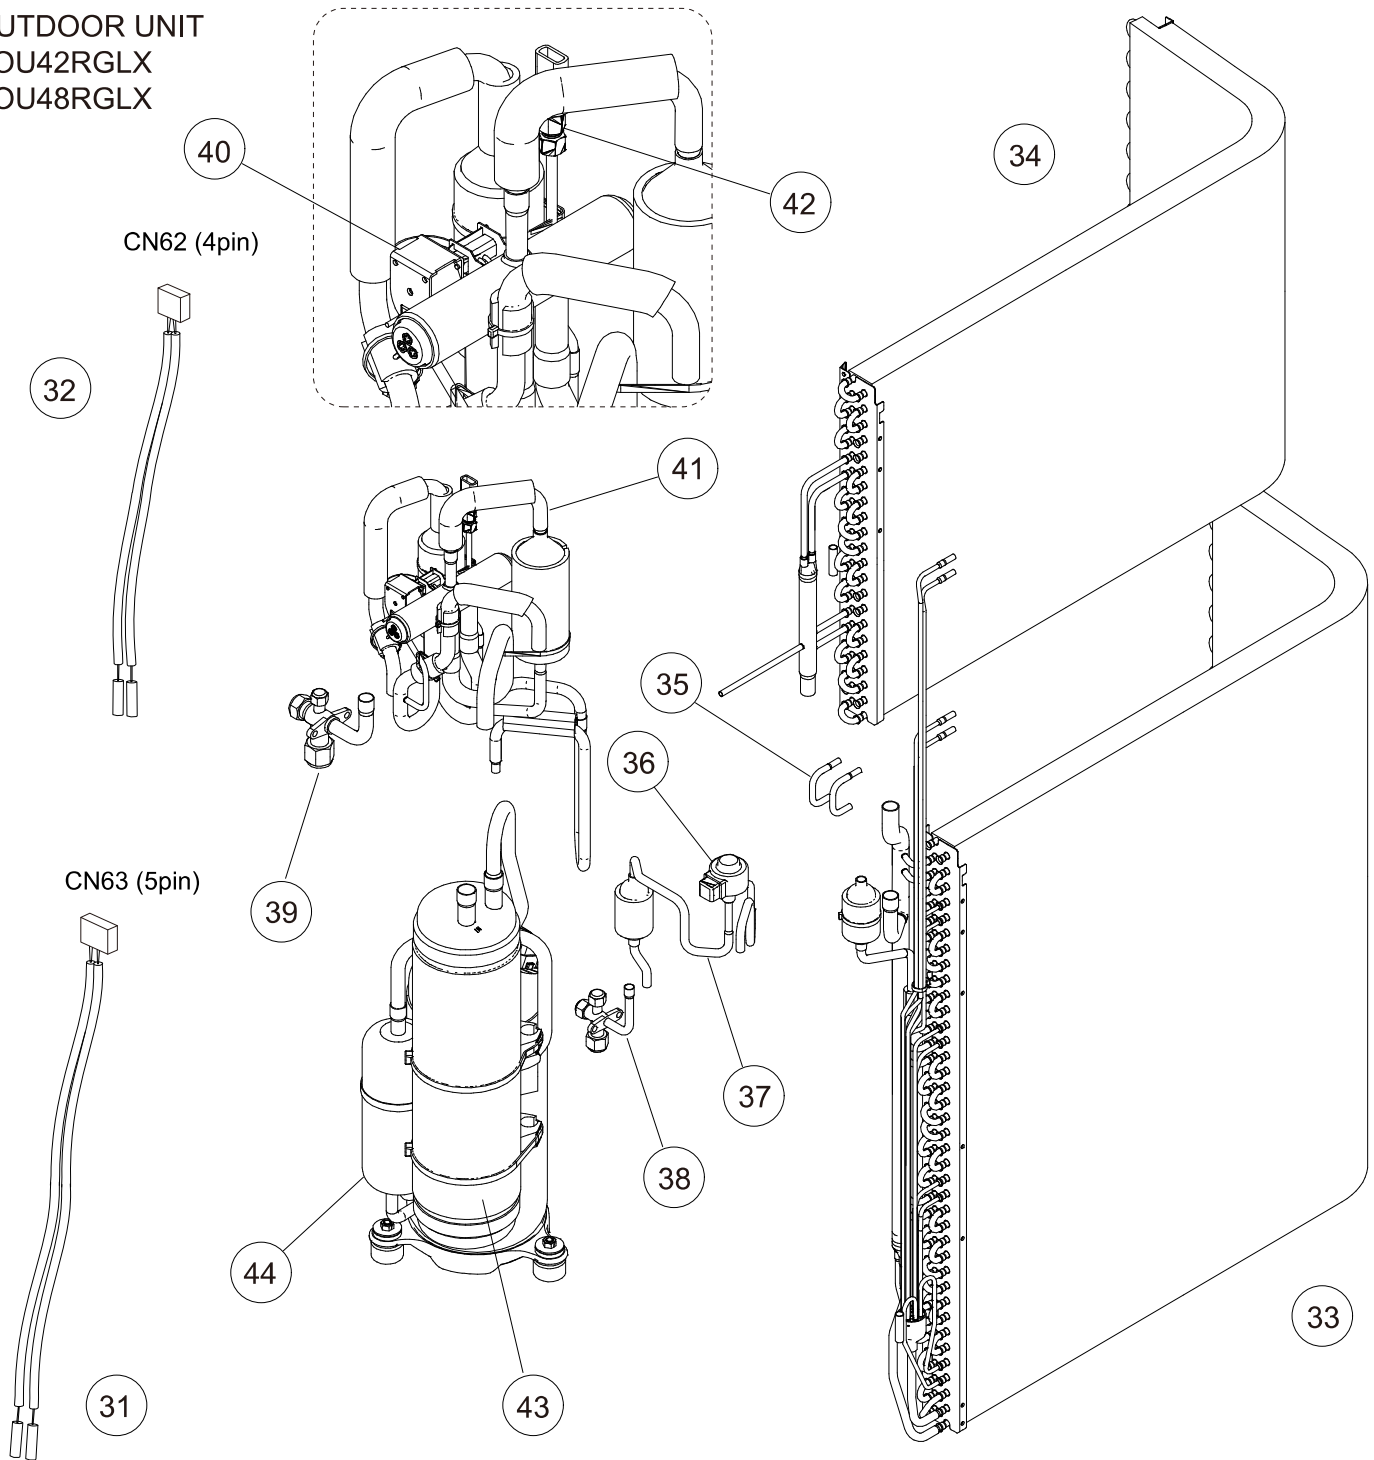

PARTS

OUTDOOR UNIT
 AOU42RGLX
 AOU48RGLX

Ref.	Description	Part number
1	Outdoor thermistor	9900820039
2	Protective net	9375381042
3	Thermo holder	9375211011
4	Top panel sub assy	9374417087
5	Front panel sub assy	9374414154
6	Service panel sub assy	9374415113
7	Pipe cover front	9378861039

Ref.	Description	Part number
8	Right panel sub assy	9374416288
9	Motor bracket sub assy	9374418169
10	Motor DC brushless (Service unit)	9379853019
11	Propeller fan assy	9366378020
12	Compressor cover A	9378611078
13	Drain assy	9303029015
14	Drain cap	313166024302
15	Conduit plate	9379938006

OUTDOOR UNIT
 AOU42RGLX
 AOU48RGLX

Ref.	Description	Part number
31	Thermistor assy (5 pins)	9900599027
32	Thermistor assy (4 pins)	9900598013
33	Condenser A sub assy (complete)	9374420261
34	Condenser B sub assy (complete)	9374422081
35	Bypass pipe A	9371324043
36	Expansion valve coil	9970098062
37	Expansion Valve Assy	9370947182

Ref.	Description	Part number
38	3-way valve aassy	9379077002
39	3-way valve assy	9379079006
40	Solenoid	9970113055
41	4-way valve assy	9374425525
42	Sensor	9970178023
43	Compressor assy	9383161001
44	Accumulator assy	9375250096