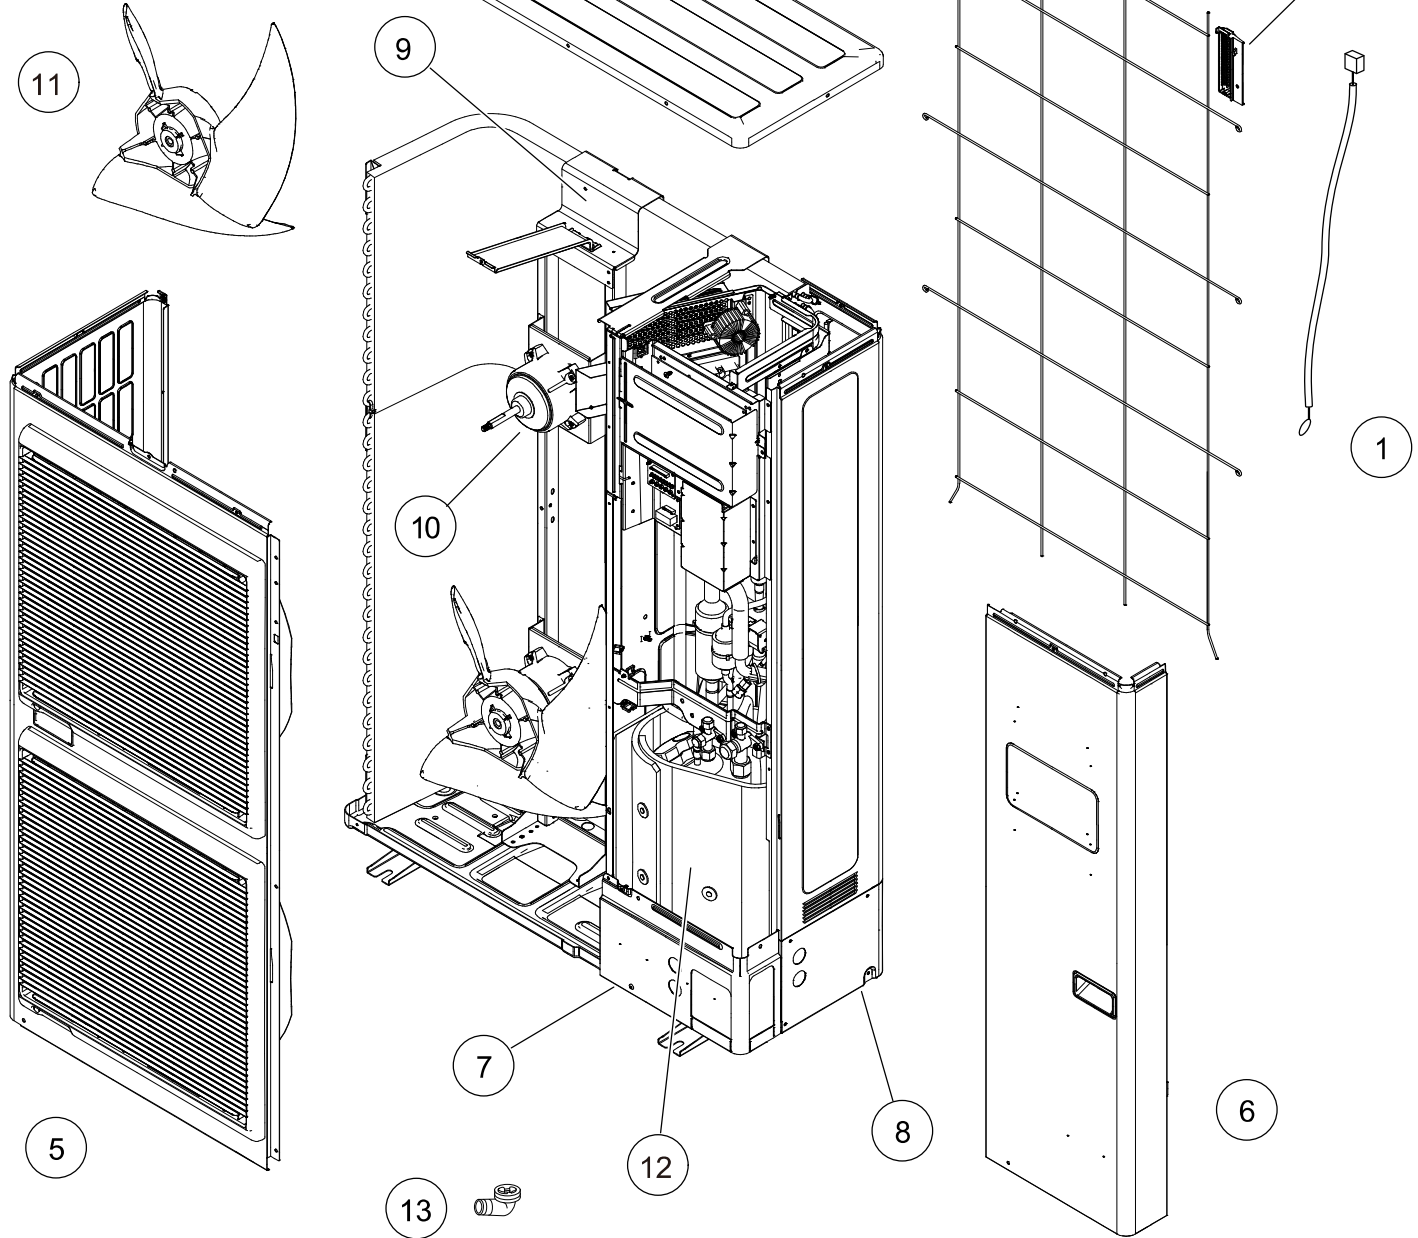

PARTS

OUTDOOR UNIT
 AOU42RGLX
 AOU48RGLX

Ref.	Description	Part number
1	Outdoor thermistor	9900820039
2	Protective net	9375381042
3	Thermo holder	9375211011
4	Top panel sub assy	9374417087
5	Front panel sub assy	9374414154
6	Service panel sub assy	9374415113
7	Pipe cover front	9378861039

Ref.	Description	Part number
8	Right panel sub assy	9374416288
9	Motor bracket sub assy	9374418169
10	Motor DC brushless (Service unit)	9379853019
11	Propeller fan assy	9366378020
12	Compressor cover A	9378611078
13	Drain assy	9303029015
14	Drain cap	313166024302
15	Conduit plate	9379938006