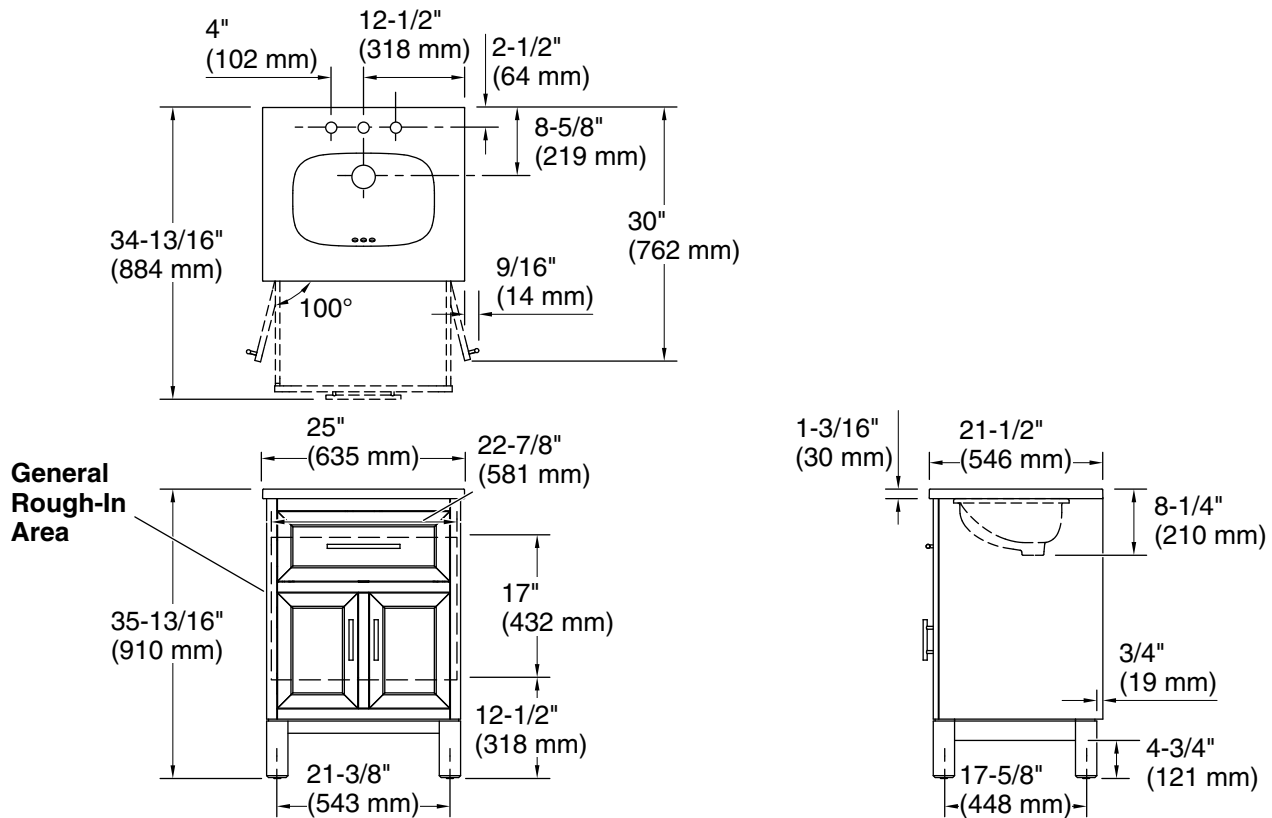

Technical Information

All product dimensions are nominal.

Lighting included: No

Notes

Install this product according to the installation instructions.