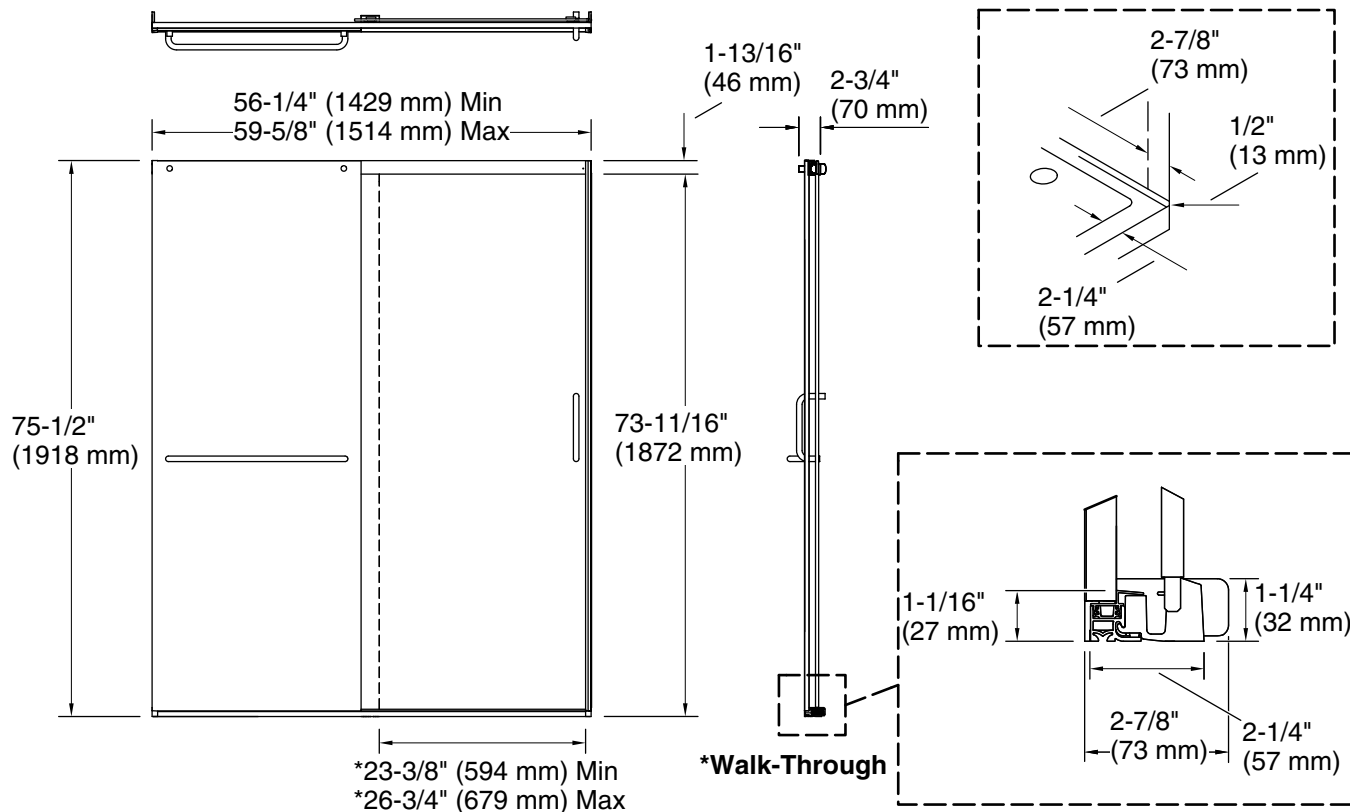

Features

- Frameless design emphasizes glass and creates a sleek, minimalist look
- Vertical handle with inside knob on moving panel
- Gently-curved towel bar provides integrated storage on fixed panel
- Tempered glass ensures enhanced safety and durability
- CleanCoat®+ glass coating creates a hydrophobic barrier that repels water, soap scum, and residue, saving time and protecting shower doors 10 times longer than original CleanCoat. (Based on 2021 internal wear/abrasion testing using a microfiber cloth.)
- Smooth, easy-to-clean wall jambs
- Full-length moving panel seal provides excellent water containment
- Coordinates with other products in the Elate collection
- Shower door configuration consists of one sliding panel and one stationary panel

Material

- Frameless, heavy 5/16" (8 mm) thick Crystal Clear tempered glass
- Anodized aluminum prevents rust and corrosion

Installation

- Fits opening widths 56-1/4" - 59-5/8" (1429 - 1514 mm)
- 75-1/2" (1918 mm) tall, with a lofty 72-11/16" (1846 mm) minimum head clearance
- 3-3/8" (86 mm) width adjustment
- Out-of-plumb adjustability simplifies installation
- Door can be installed to open to the left or right to suit your bathroom layout
- For residential use only
- Not for use in hospitality

Color	Code	Description
	SH	Bright Silver
	MX	Matte Nickel
	BL	Matte Black

Available Glass Options

Code	Description
L	Crystal Clear

Technical Information

All product dimensions are nominal.

Base-To-Wall	1/2" (13 mm)
Radius – Max:	
Shower Ledge Min	2-1/4" (57 mm)
Flat:	
Shower Wall Min	2-7/8" (73 mm)
Flat:	

Notes

Install this product according to the installation instructions.

The vertical opening should be a minimum of 78-13/16" (2002 mm) to allow for installation clearance.