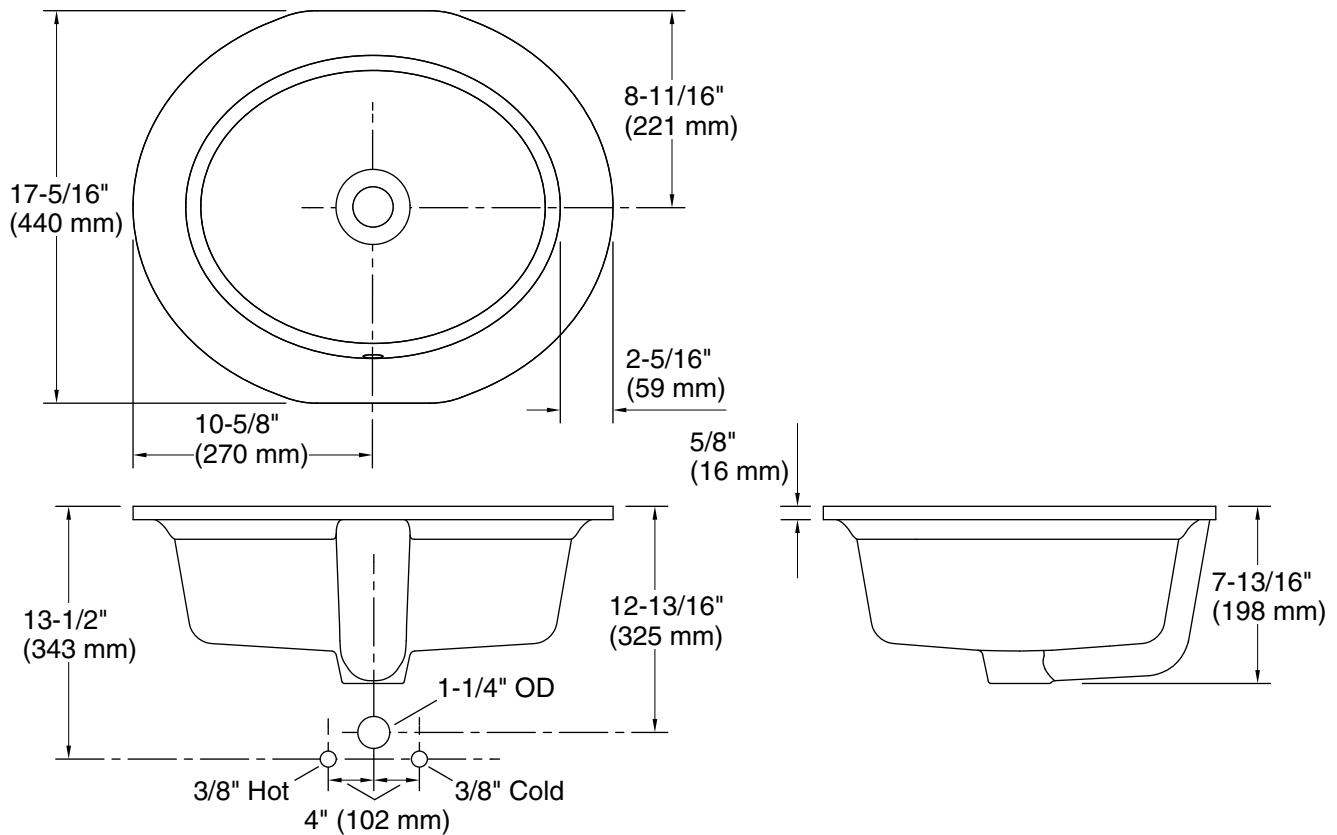

Artifacts™

21-1/4" oval undermount bathroom sink
K-21782

Features

- Oval basin
- Center drain
- With overflow
- No faucet holes; requires wall- or counter-mount faucet
- Coordinates with other products in the Artifacts collection

Available Colors/Finishes

Color tiles intended for reference only.

Color Code Description

	0	White
---	---	-------

Technical Information

All product dimensions are nominal.

Min. base cabinet width: 22" (559 mm)

With overflow: Yes

Drain hole: 1-3/4" (45 mm)

Notes

Install this product according to the installation instructions.