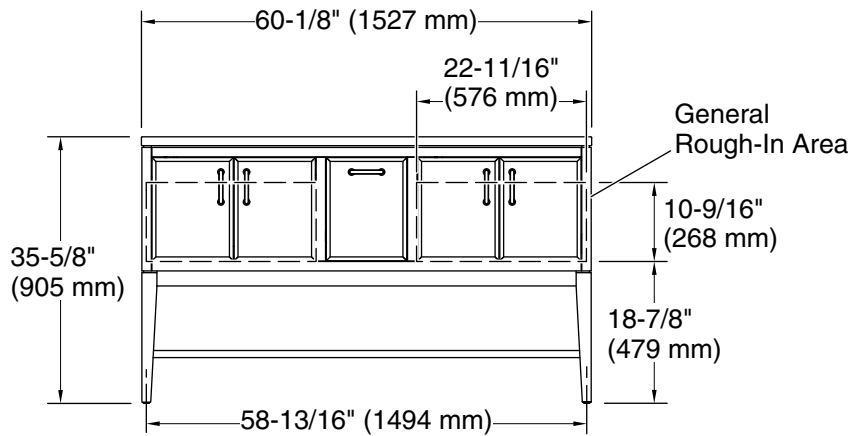

#### Features

- One full-extension 12-3/4" (325 mm) drawer with soft-close side-mount slides
- Two 18" (457 mm) cabinet interior spaces provide ample storage
- Three-way adjustable slow-close door hinges for easy cabinet access
- Finish-matched cabinet interior offers generous clearance for plumbing
- Customize your storage with optional accessories such as floor liners, drawer organizers, and perfectly sized containers (sold separately)
- Coordinates with K-33584 upgraded hardware finishes, K-25818 quartz backsplash, and K-25819 quartz side splash (sold separately)

### Technical Information

All product dimensions are nominal.