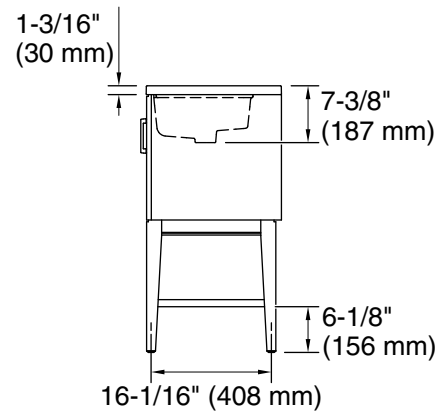

#### Features

- One full-extension 12-3/4" (325 mm) drawer with soft-close side-mount slides
- Two 18" (457 mm) cabinet interior spaces provide ample storage
- Three-way adjustable slow-close door hinges for easy cabinet access
- Finish-matched cabinet interior offers generous clearance for plumbing
- Customize your storage with optional accessories such as floor liners, drawer organizers, and perfectly sized containers (sold separately)
- Coordinates with K-33584 upgraded hardware finishes, K-25818 quartz backsplash, and K-25819 quartz side splash (sold separately)

### Technical Information

All product dimensions are nominal.