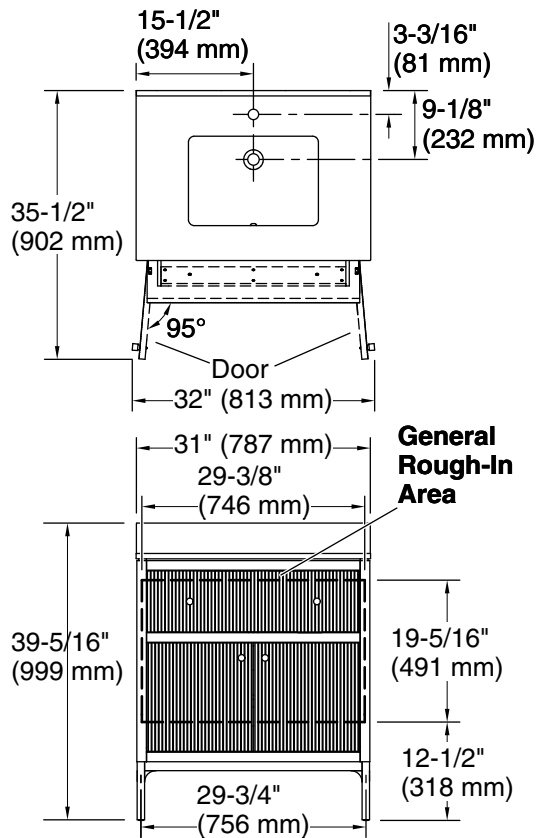

Features

- Set includes cabinet, precut quartz vanity top, backsplash, sink, cabinet hardware
- Rectangular vitreous china sink preinstalled on vanity top to simplify installation
- Convenient tip-out drawer for storing smaller, frequently used items
- Two doors with one adjustable shelf for personalized organization
- Vanity top has single faucet hole with knock-out holes for optional 8" (203 mm) widespread faucet configuration
- Slow-close doors prevent slamming
- Cabinet includes leg levelers to accommodate uneven floors
- Coordinates with Bianco Bella (GBB) quartz side splash (sold separately)
- Bianco Bella (GBB) quartz vanity top and backsplash add beauty and long-lasting durability

Color	Code	Description
	0	White
	EMG	Emerald Green

Technical Information

All product dimensions are nominal.

Lighting included: No

Notes

Install this product according to the installation guide.