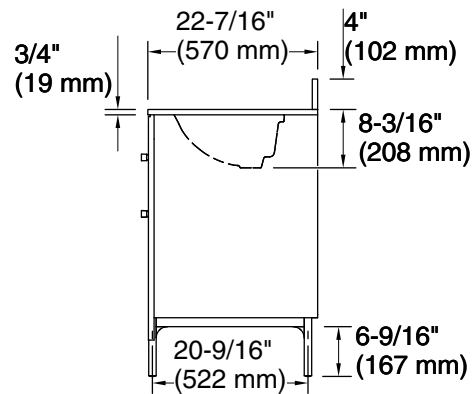

Color	Code	Description
	0	White
	EMG	Emerald Green

Technical Information

All product dimensions are nominal.

Lighting included: No

Notes

Install this product according to the installation guide.