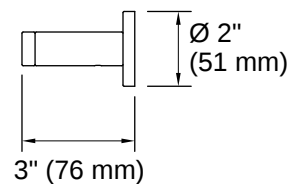

Installation

- Installation template included

Installation Notes

Install this product according to the installation instructions.