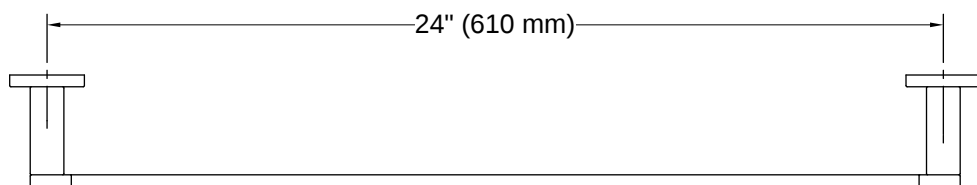

Installation

- Installation template included

Installation Notes

Install this product according to the installation instructions.