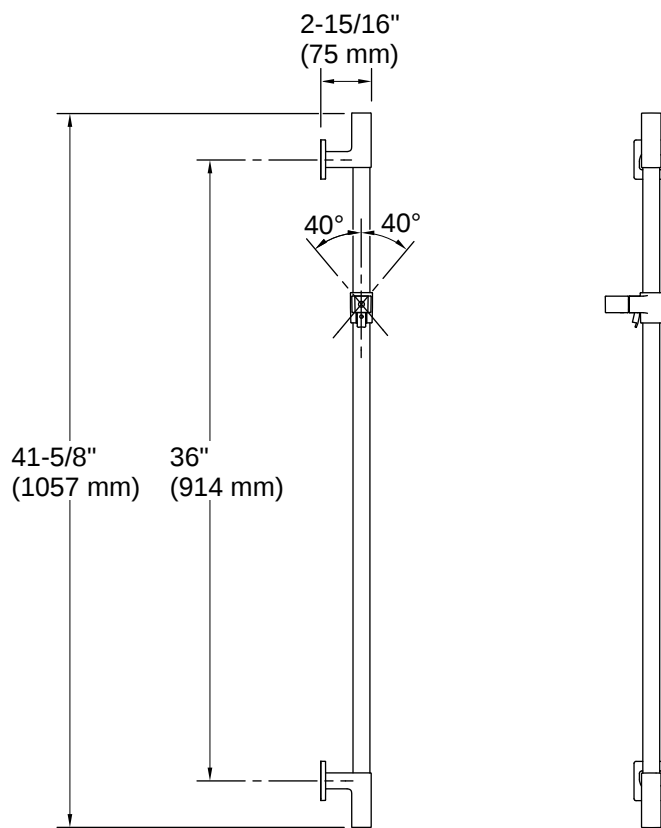

Installation

- Wall-mount

Installation Notes

Install this product according to the installation instructions.

ADA, CSA B651 compliant when installed to the specific requirements of these regulations.