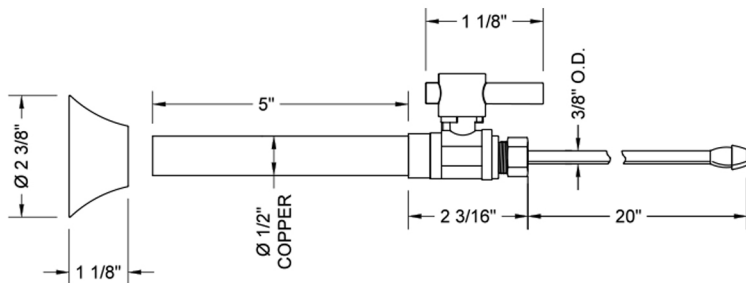

# Quarter Turn Straight Pattern 1/2" Copper (Sweat Fit) x 3/8" O.D. Faucet Supply Kit with Contempo Lever Handle, 20" Supply Tubes, Escutcheons

**Model #: 631-2-62-**

## SPECIFICATION DRAWING:

COMPONENTS	
DESCRIPTION	QTY:
STRAIGHT VALVE - CONTEMPO LEVER HANDLE	2
3/8" O.D. SUPPLY TUBE	2
ESCUTCHEON	2