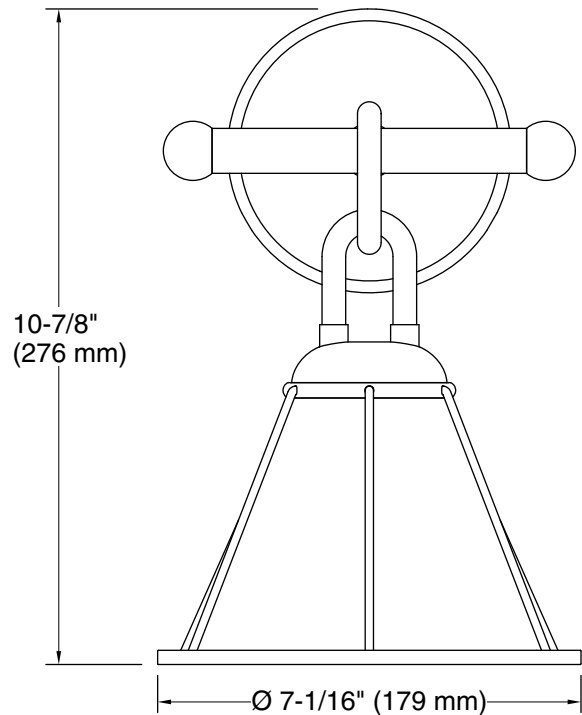

Required Electrical Service

One circuit required.

120 V, 60 Hz

Technical Information

All product dimensions are nominal.

Material: Steel, Brass, Glass

Number of Lights: 1

Lighting Type: Socket-based

Socket Type: E-26 Medium

Number of Shades: 1

Shade Type: Glass - clear