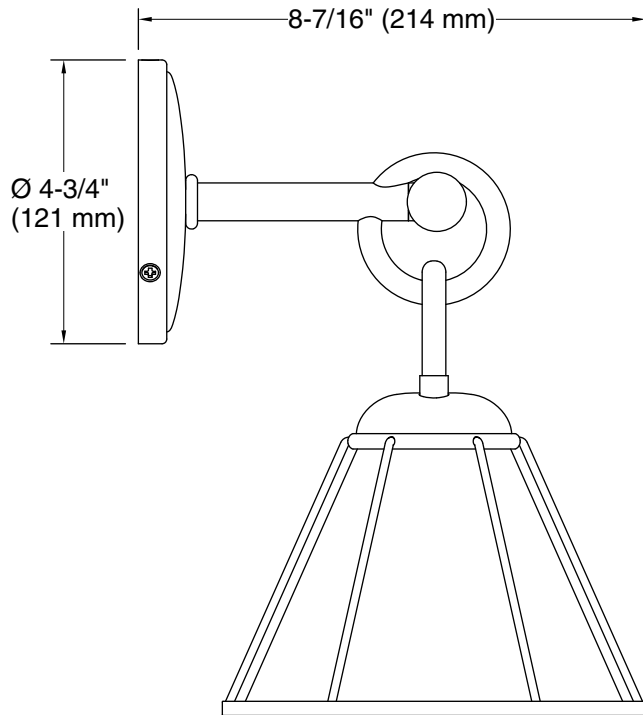

Required Electrical Service

One circuit required.

120 V, 60 Hz

Technical Information

All product dimensions are nominal.

Material: Steel, Brass, Glass

Number of Lights: 1

Lighting Type: Socket-based

Socket Type: E-26 Medium

Number of Shades: 1

Shade Type: Glass - clear