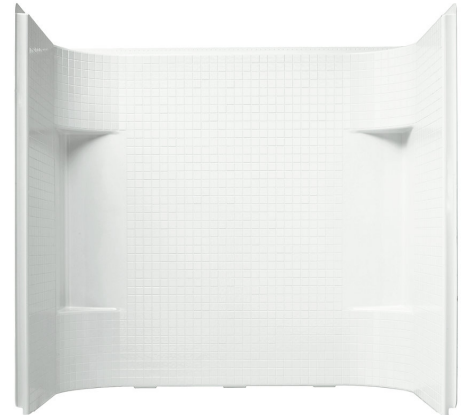

Features

- Modular design allows it to be moved around corners and through doorways with ease.
- Durable high gloss finish.
- Realistic tile wall surround features molded in shelves for generous storage.

Material

- Compression molded from our exclusive Vikrell® material.

Installation

- Three-piece modular design with pivot "snap together" installation.
- Caulk-less seam installation.
- Must be used with Accord® 30" Bath.

Color tiles intended for reference only.

Color	Code	Description
	0	White
	96	KOHLER Biscuit

Accord®
60" x 30" Tile Bath/Shower Wall Set
71144100

No image available.
This product is a component and not intended to be a standalone installation.