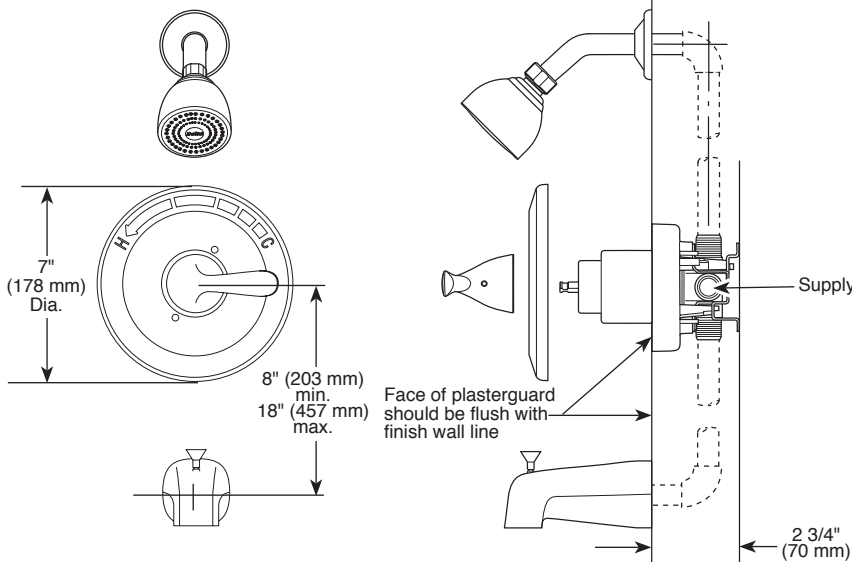

TUB AND SHOWER FAUCET TRIM

■ Tub/Shower (T13420 Series)

Submitted Model No.: _____

Specific Features: _____

STANDARD SPECIFICATIONS:

- Monitor® 13 Series pressure balanced bath mixing valve.
- Maintains a balanced pressure of hot and cold water even when a valve is turned on or off elsewhere in the system.
- For use with MultiChoice® Universal rough valve body. (R10000 Series)
- Back-to-back installation capability.
- Solid brass fabricated body.
- Temperature only controlled with metal lever handle.
- Field adjustable to limit handle rotation into hot water zone.
- 120° maximum handle rotation.
- All parts replaceable from the front of the valve.
- Models with "SOS" suffix supplied with slip-on spout for 1/2" C.W.T.
- Models with "PD" suffix supplied with 6" long pull-down diverter spout (RP17453).
- **Note:** Product will be marked with flow rate of specific showerhead.

COMPLIES WITH:

- ASME A112.18.1 / CSA B125.1
- ASSE 1016
- Indicates compliance to ICC/ANSI A117.1
- EPA WaterSense®

<p>RP5836 (Slip-On) RP17453▲ (Non-Metallic) RP17454▲ (Metallic)</p>
<p>RP5834 RP19820▲ (Slip-On)</p>
<p>RP19895</p>
<p>RP48717</p>
<p>RP54752▲ 1.5 GPM H₂O Showerhead</p>

<p>RP43381▲ Touch-Clean® Raincan Showerhead 2.0 GPM</p> <p>Full Spray Massage Spray</p>
<p>RP38357 Touch-Clean® Showerhead 2.0 GPM</p> <p>Full Spray</p>
<p>RP46384▲ 1.5 GPM H₂O Showerhead</p> <p>Full Spray</p>

55 E. 111th Street, Indianapolis, Indiana 46280
350 South Edgeware Road, St. Thomas, ON N5P 4L1
© 2015 Masco Corporation of Indiana

▲ Designate Proper Finish Suffix
Delta reserves the right (1) to make changes in specifications and materials, and (2) to change or discontinue models, both without notice or obligation. Dimensions are for reference only. See current full-line price book or www.deltafaucet.com for finish options and product availability.
DSP-B-T13420 Rev. G