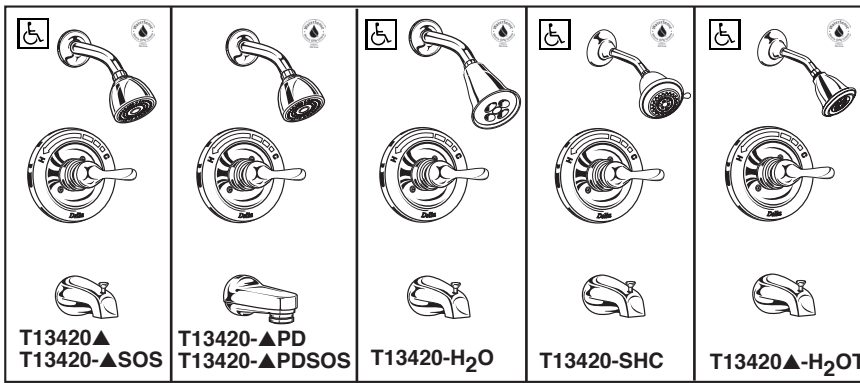

TUB AND SHOWER FAUCET TRIM

■ Tub/Shower (T13420 Series)

Submitted Model No.: _____

Specific Features: _____

STANDARD SPECIFICATIONS:

- Monitor® 13 Series pressure balanced bath mixing valve.
- Maintains a balanced pressure of hot and cold water even when a valve is turned on or off elsewhere in the system.
- For use with MultiChoice® Universal rough valve body. (R10000 Series)
- Back-to-back installation capability.
- Solid brass fabricated body.
- Temperature only controlled with metal lever handle.
- Field adjustable to limit handle rotation into hot water zone.
- 120° maximum handle rotation.
- All parts replaceable from the front of the valve.
- Models with "SOS" suffix supplied with slip-on spout for 1/2" C.W.T.
- Models with "PD" suffix supplied with 6" long pull-down diverter spout (RP17453).
- **Note:** Product will be marked with flow rate of specific showerhead.

COMPLIES WITH:

- ASME A112.18.1 / CSA B125.1
- ASSE 1016
- Indicates compliance to ICC/ANSI A117.1
- EPA WaterSense®

<p>RP5836 (Slip-On) RP17453▲ (Non-Metallic) RP17454▲ (Metallic)</p>
<p>RP5834 RP19820▲ (Slip-On)</p>
<p>RP19895</p>
<p>RP48717</p>
<p>RP54752▲ 1.5 GPM H₂O Showerhead</p>

<p>RP43381▲ Touch-Clean® Raincan Showerhead 2.0 GPM</p> <p>Full Spray Massage Spray</p>
<p>RP38357 Touch-Clean® Showerhead 2.0 GPM</p> <p>Full Spray</p>
<p>RP46384▲ 1.5 GPM H₂O Showerhead</p> <p>Full Spray</p>

55 E. 111th Street, Indianapolis, Indiana 46280
350 South Edgeware Road, St. Thomas, ON N5P 4L1
© 2015 Masco Corporation of Indiana

▲ Designate Proper Finish Suffix
Delta reserves the right (1) to make changes in specifications and materials, and (2) to change or discontinue models, both without notice or obligation. Dimensions are for reference only. See current full-line price book or www.deltafaucet.com for finish options and product availability.
DSP-B-T13420 Rev. G