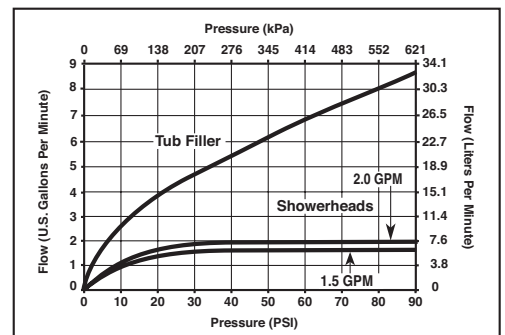

COMPLIES WITH:

- ASME A112.18.1 / CSA B125.1
- ASSE 1016
- Indicates compliance to ICC/ANSI A117.1
- EPA WaterSense®

RP5836 (Slip-On) RP17453▲ (Non-Metallic) RP17454▲ (Metallic)
RP5834 RP19820▲ (Slip-On)
RP19895
RP48717
RP54752▲ 1.5 GPM H₂O Showerhead

RP43381▲ Touch-Clean® Raincan Showerhead 2.0 GPM   Full Spray Massage Spray
RP38357 Touch-Clean® Showerhead 2.0 GPM   Full Spray
RP46384▲ 1.5 GPM H₂O Showerhead   Full Spray