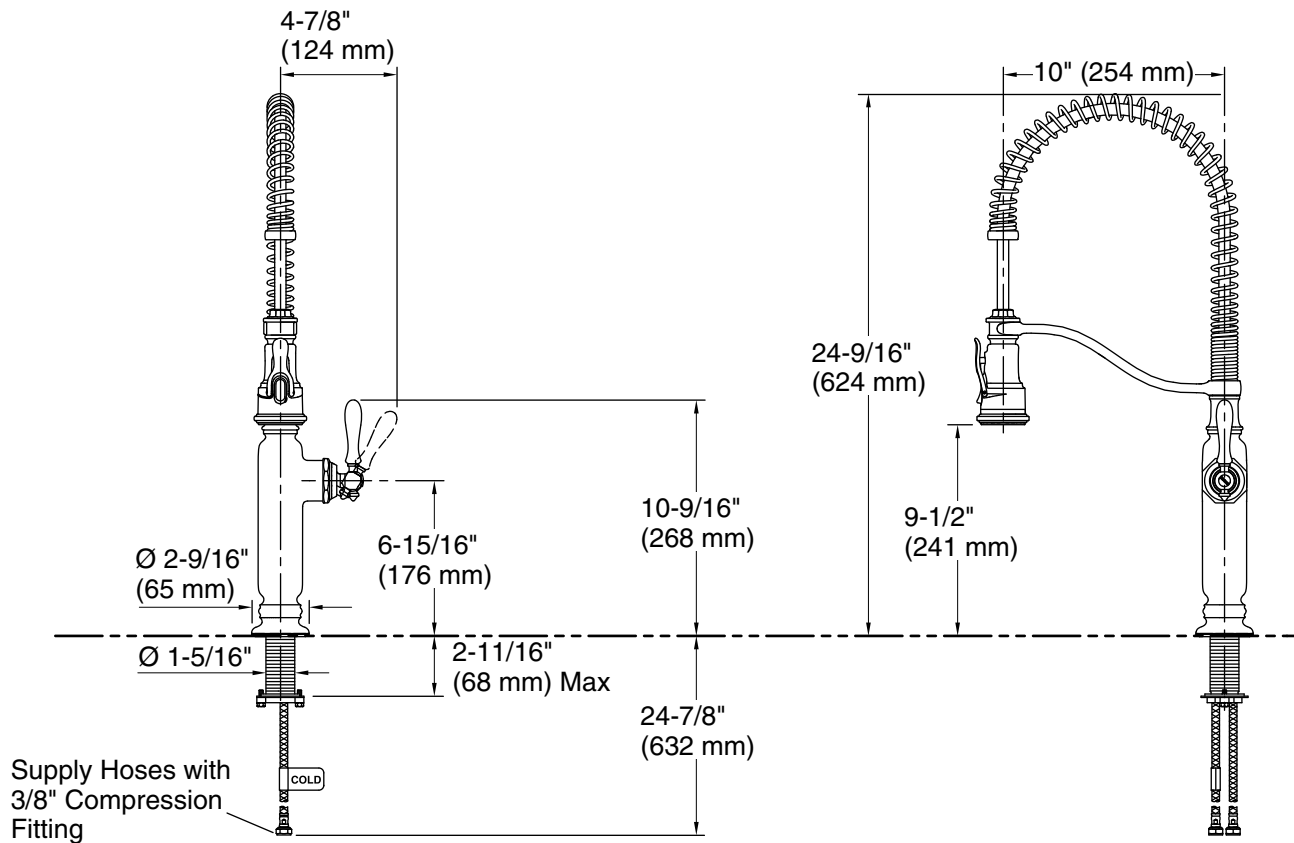

Technical Information

All product dimensions are nominal.

Valve body: Composite

Notes

Install this product according to the installation instructions.

ADA, CSA B651 compliant when installed to the specific requirements of these regulations.