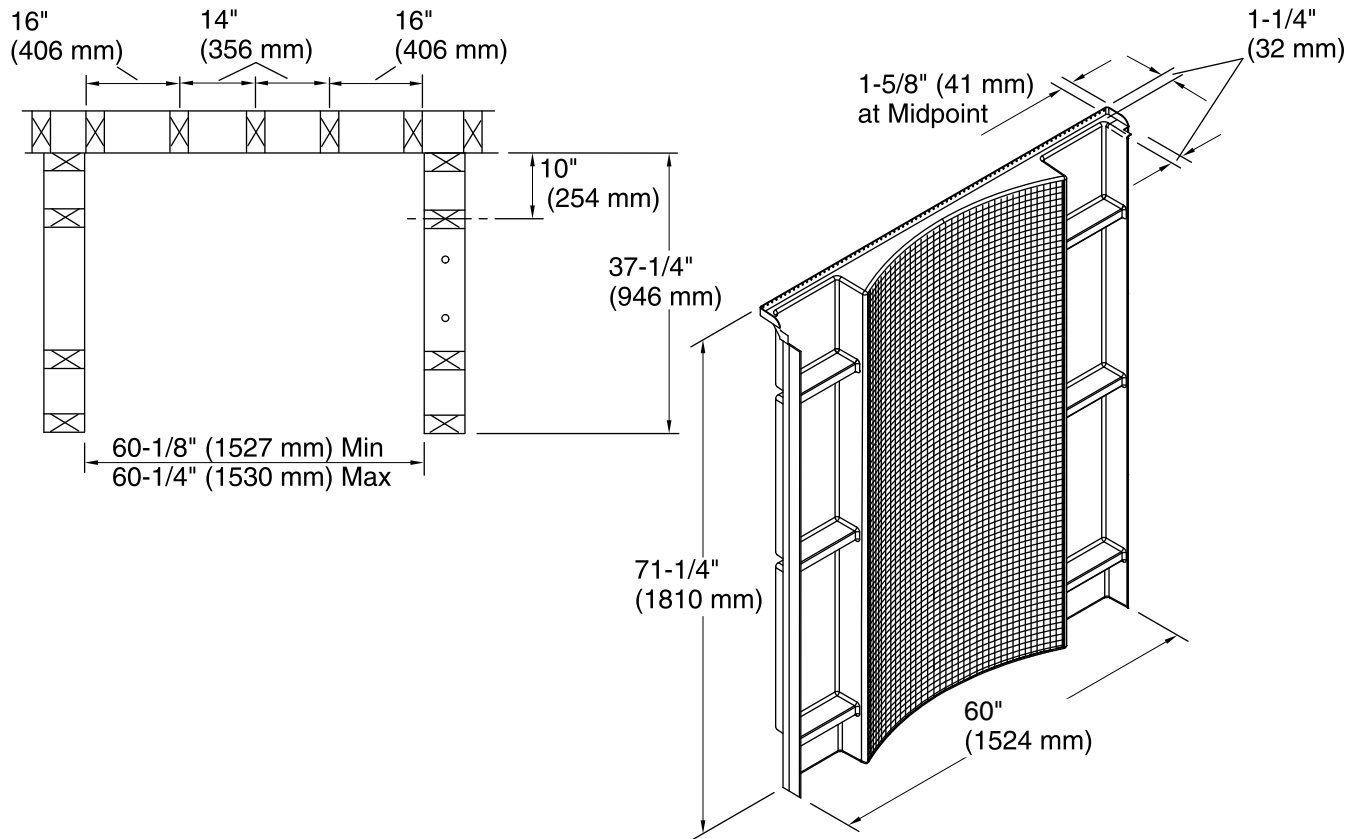

For the most current Specification Sheet, go to www.sterlingplumbing.com.

11-21-2016 04:06

Technical Information

All product dimensions are nominal.
 Installation: 3-Wall Alcove
 Door height required: 72" (1829 mm)
 Door width required: 56-5/8" (1438 mm)