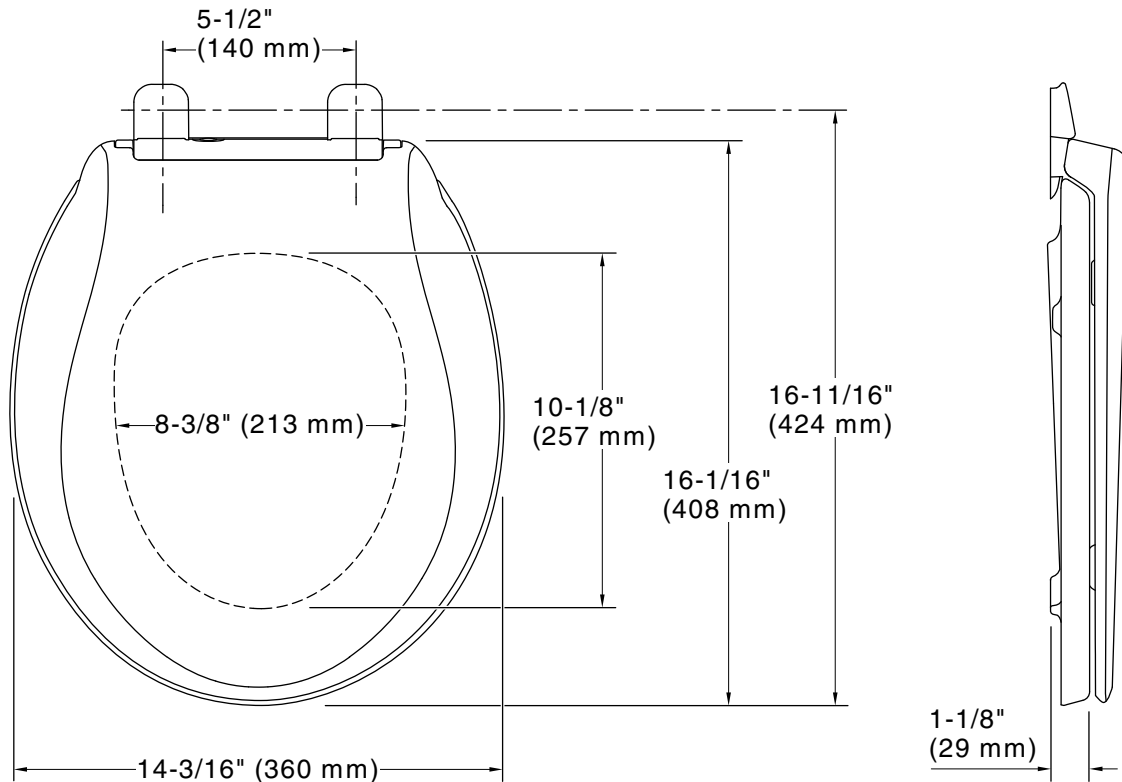

Features

- Grip-Tight installation hardware makes it easy to fasten the seat – everything is done from above the bowl
- ReadyLatch® hinge provides a positive lock/unlock latch to securely hold seat in position, yet seat easily removes for cleaning or adjusting fit
- Quiet-Close™ round-front seat and lid prevent slamming
- Grip-Tight bumpers hold seat firmly in place
- Light intensity designed to provide enough light to see the toilet without disrupting nighttime vision
- Choose between three brightness levels: a soft glow or brighter illumination
- Dual LED lighting offers guiding light when lid is down and task light when lid is lifted
- Illumination cycle with automatic 10-hour nightlight
- Battery-operated - no electrical cords required
- Up to 12 months of battery life (uses 4 AA batteries, not included)
- Contoured seat for user comfort
- Color-matched plastic hinges
- Fits most round-front toilets

Color	Code	Description
	0	White
	96	Biscuit
	95	Ice™ Grey
	7	Black Black™

Technical Information

All product dimensions are nominal.

Seat shape type: Round-front
Seat front type: Closed-front
Seat-mounting holes: 5-1/2" (140 mm)