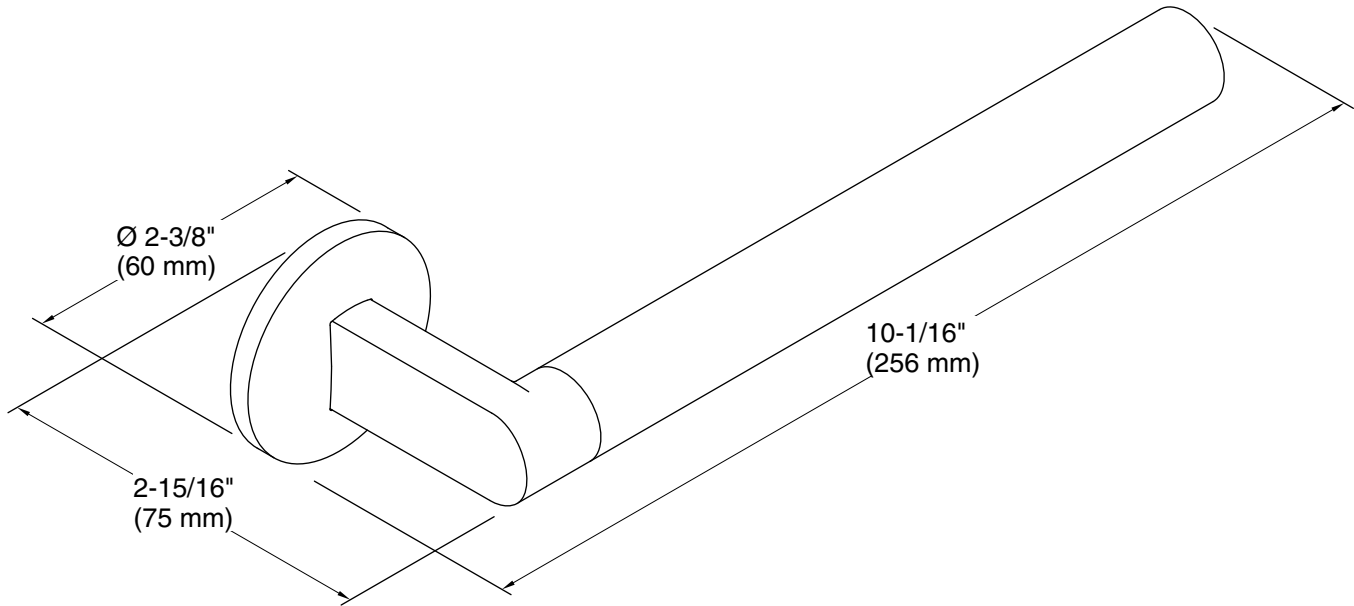

Color	Code	Description
	CP	Polished Chrome
	BN	Vibrant™ Brushed Nickel
	BL	Matte Black
	2MB	Vibrant™ Brushed Moderne Brass
	TT	Vibrant Titanium

Technical Information

All product dimensions are nominal.

Installation Type: Wall-mount